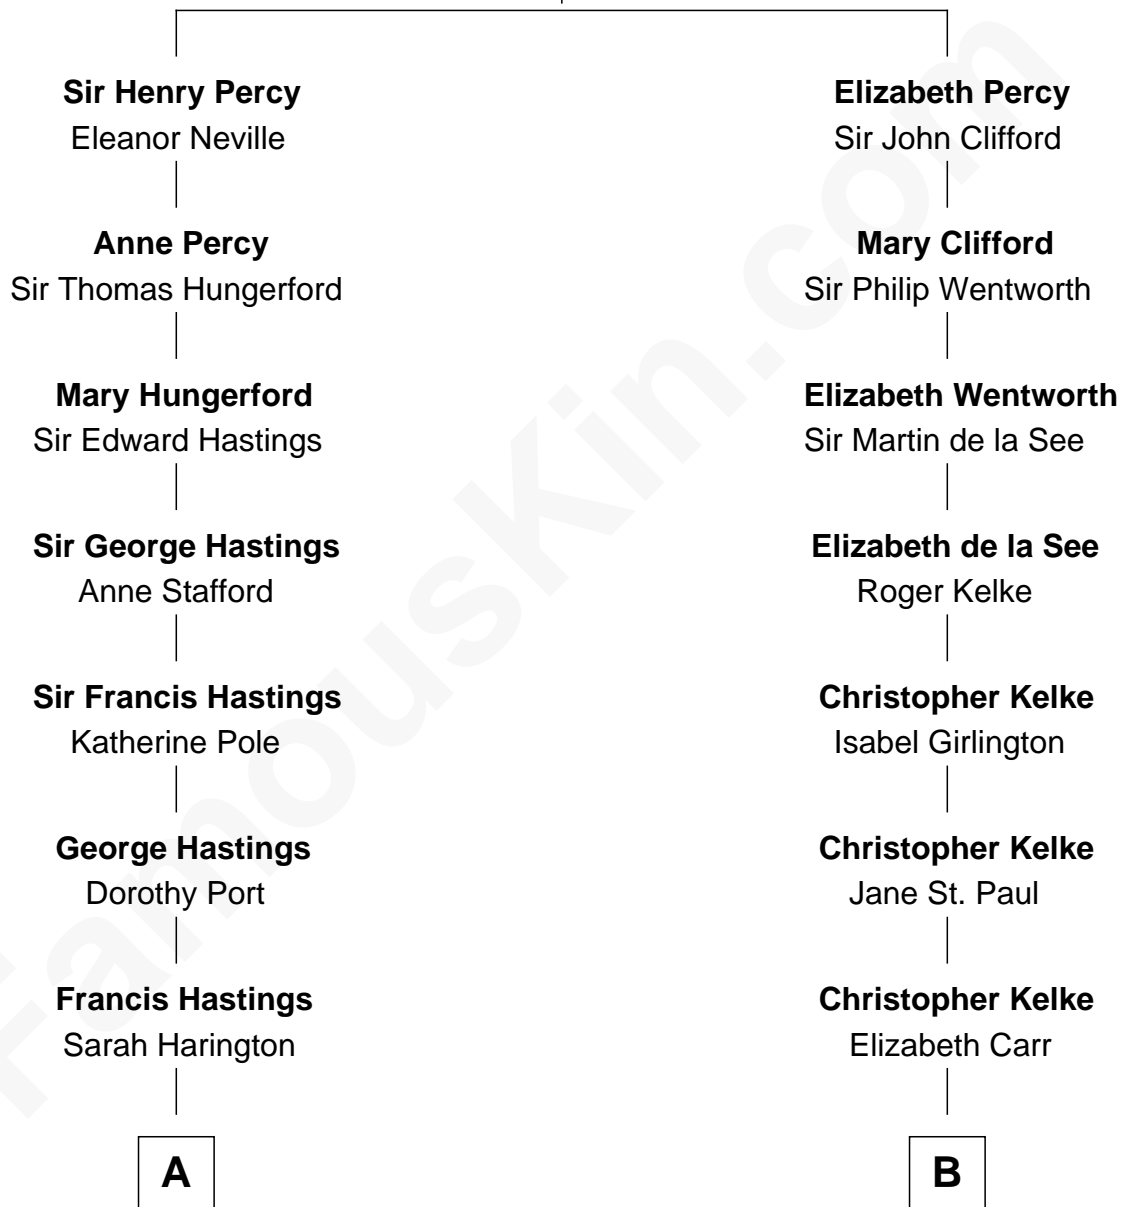

## Relationship Chart of

### Lewis Carroll

*Author of Alice in Wonderland*

14th cousin 5 times removed of

**Paget Brewster**  
TV Actress

**Sir Henry Percy**  
Elizabeth Mortimer

**C**

**Joan Ryerson**

George Washington Wales Brewster

**Galen Brewster**

Hathaway Tew

**Paget Brewster**

*TV Actress*

FamousKin.com