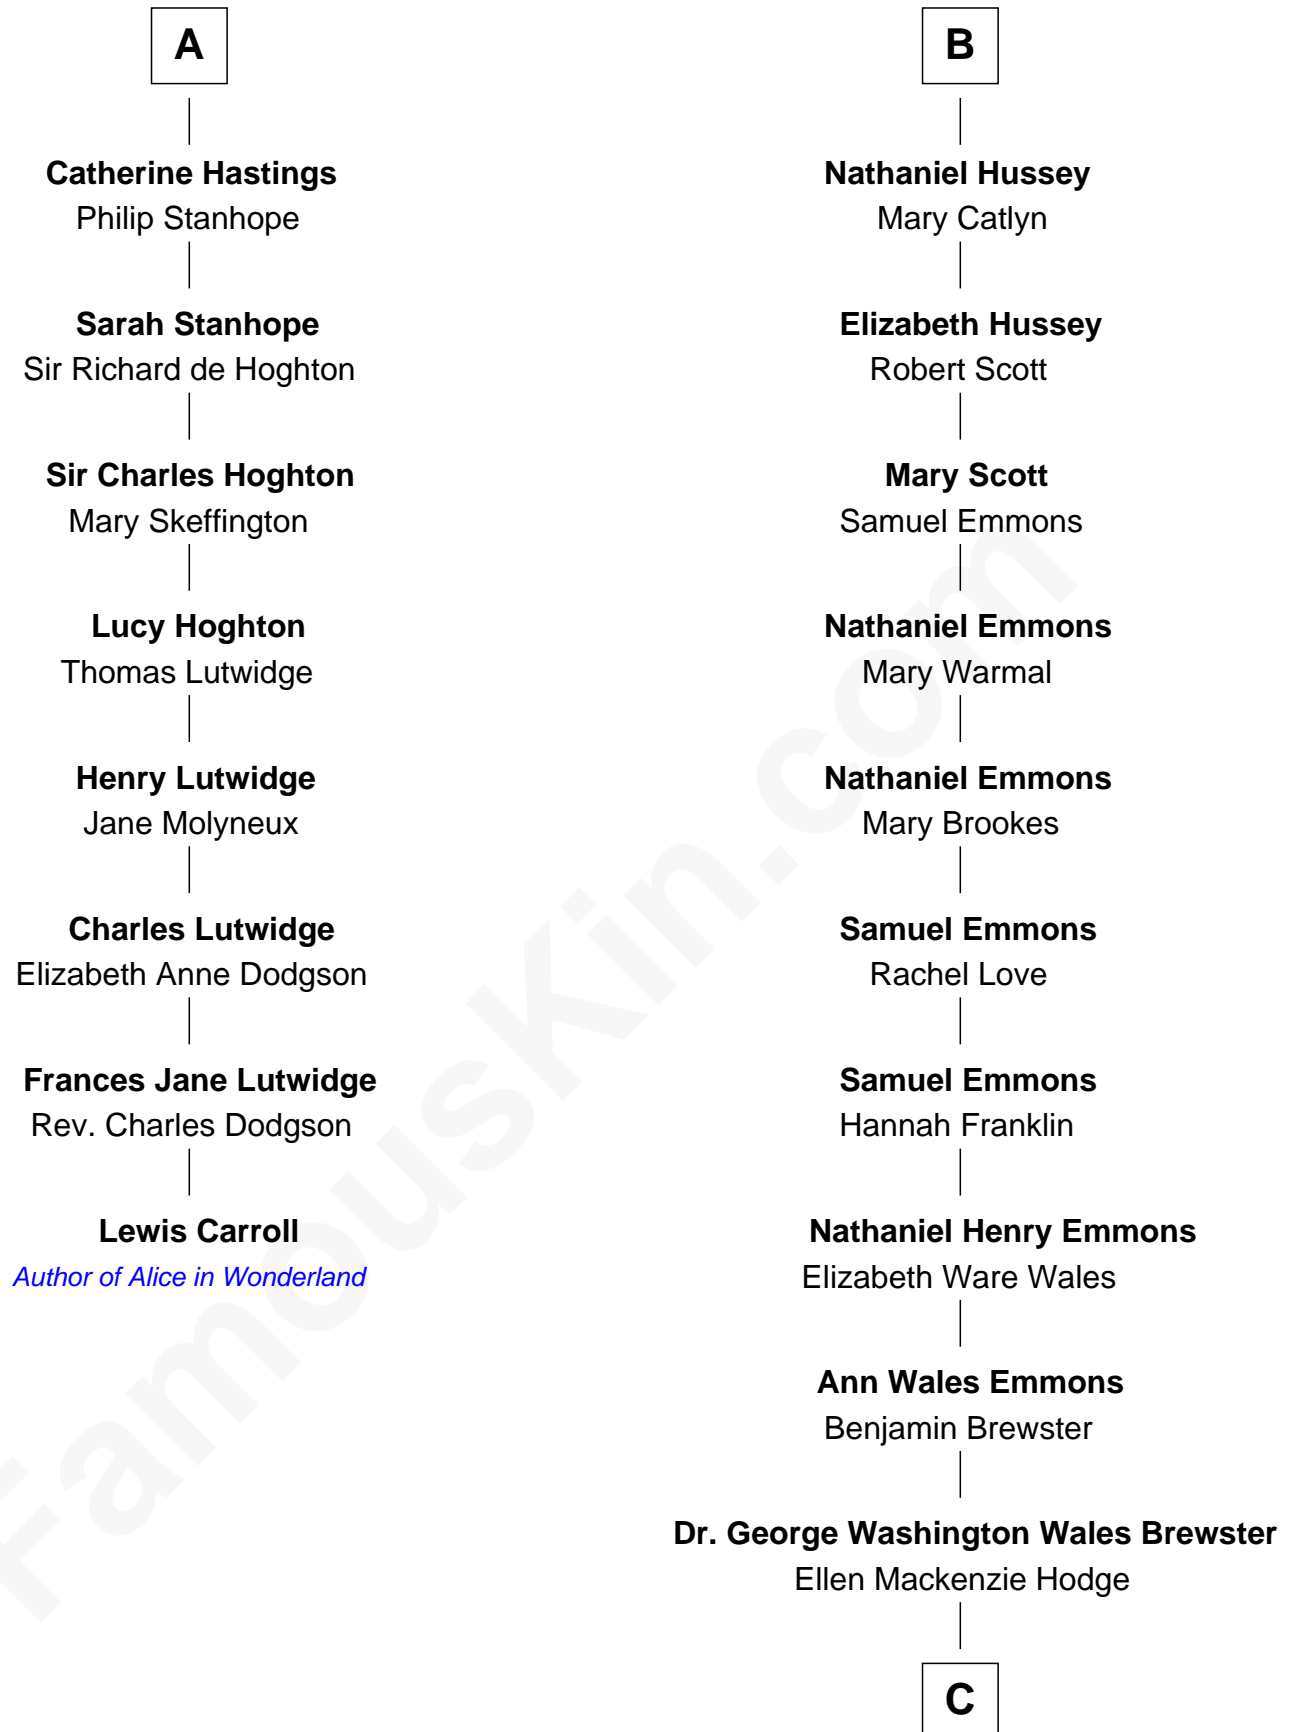

FamousKin.com

Relationship Chart of

Lewis Carroll

Author of Alice in Wonderland

14th cousin 5 times removed of

Paget Brewster
TV Actress

Sir Thomas Camoys
Elizabeth de Louches

C

George Washington Wales Brewster

Joan Ryerson

Galen Brewster

Hathaway Tew

Paget Brewster

TV Actress

FamousKin.com