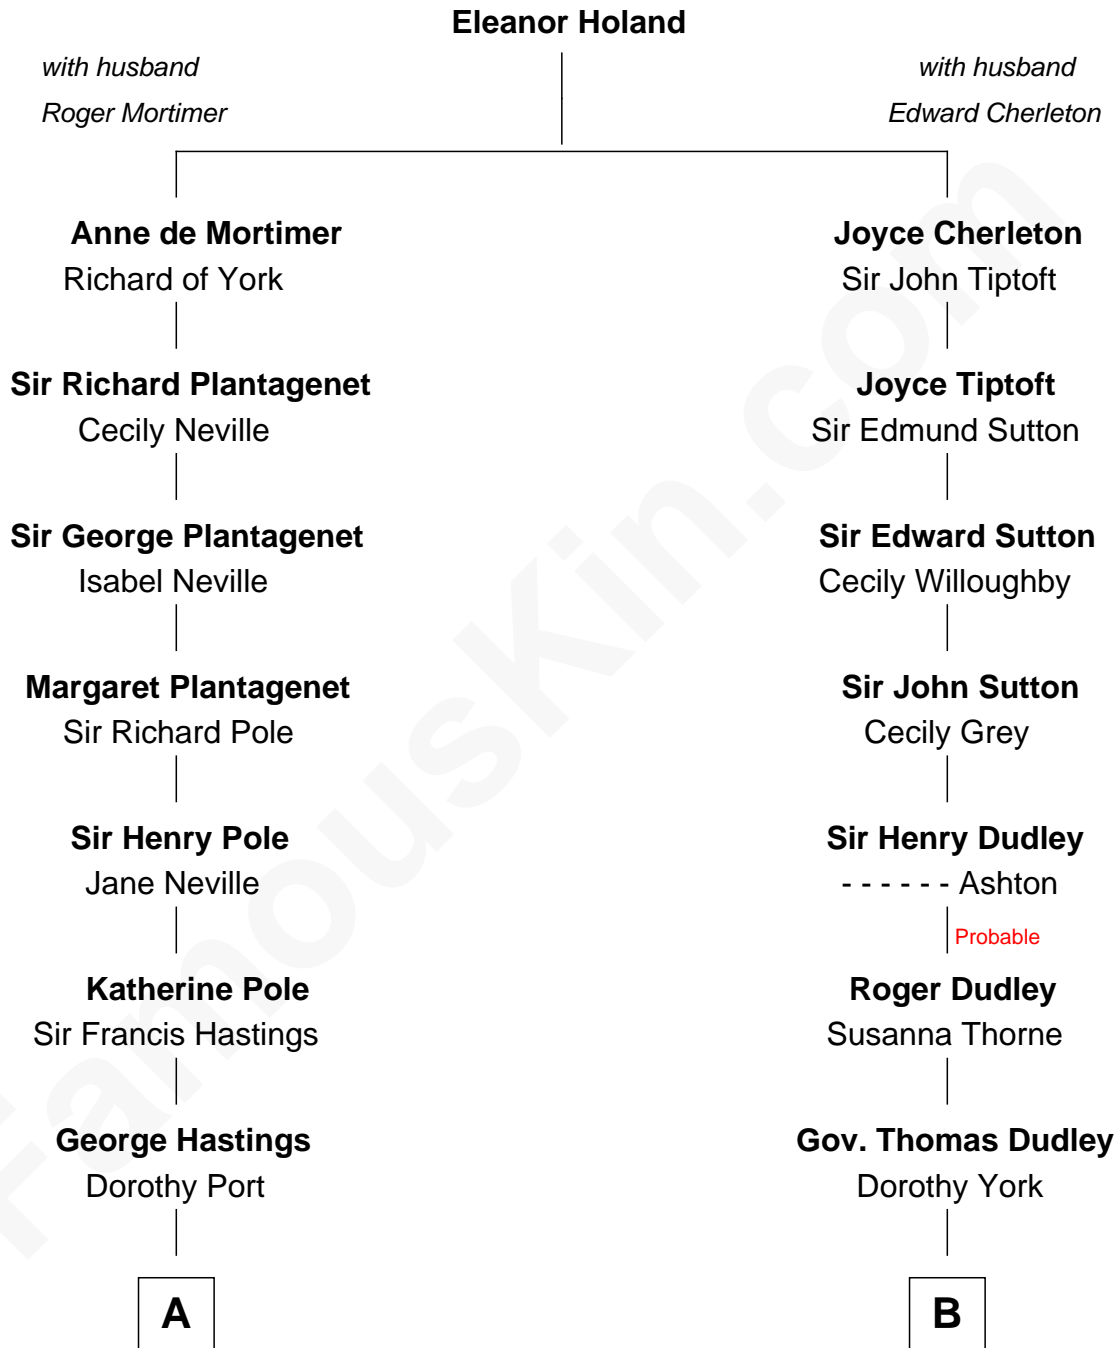

## Relationship Chart of

### Lewis Carroll

*Author of Alice in Wonderland*

15th cousin 1 time removed of

### James Sherman

*27th U.S. Vice-President*

**A**

**Francis Hastings**

Sarah Harington

**Catherine Hastings**

Philip Stanhope

**Sarah Stanhope**