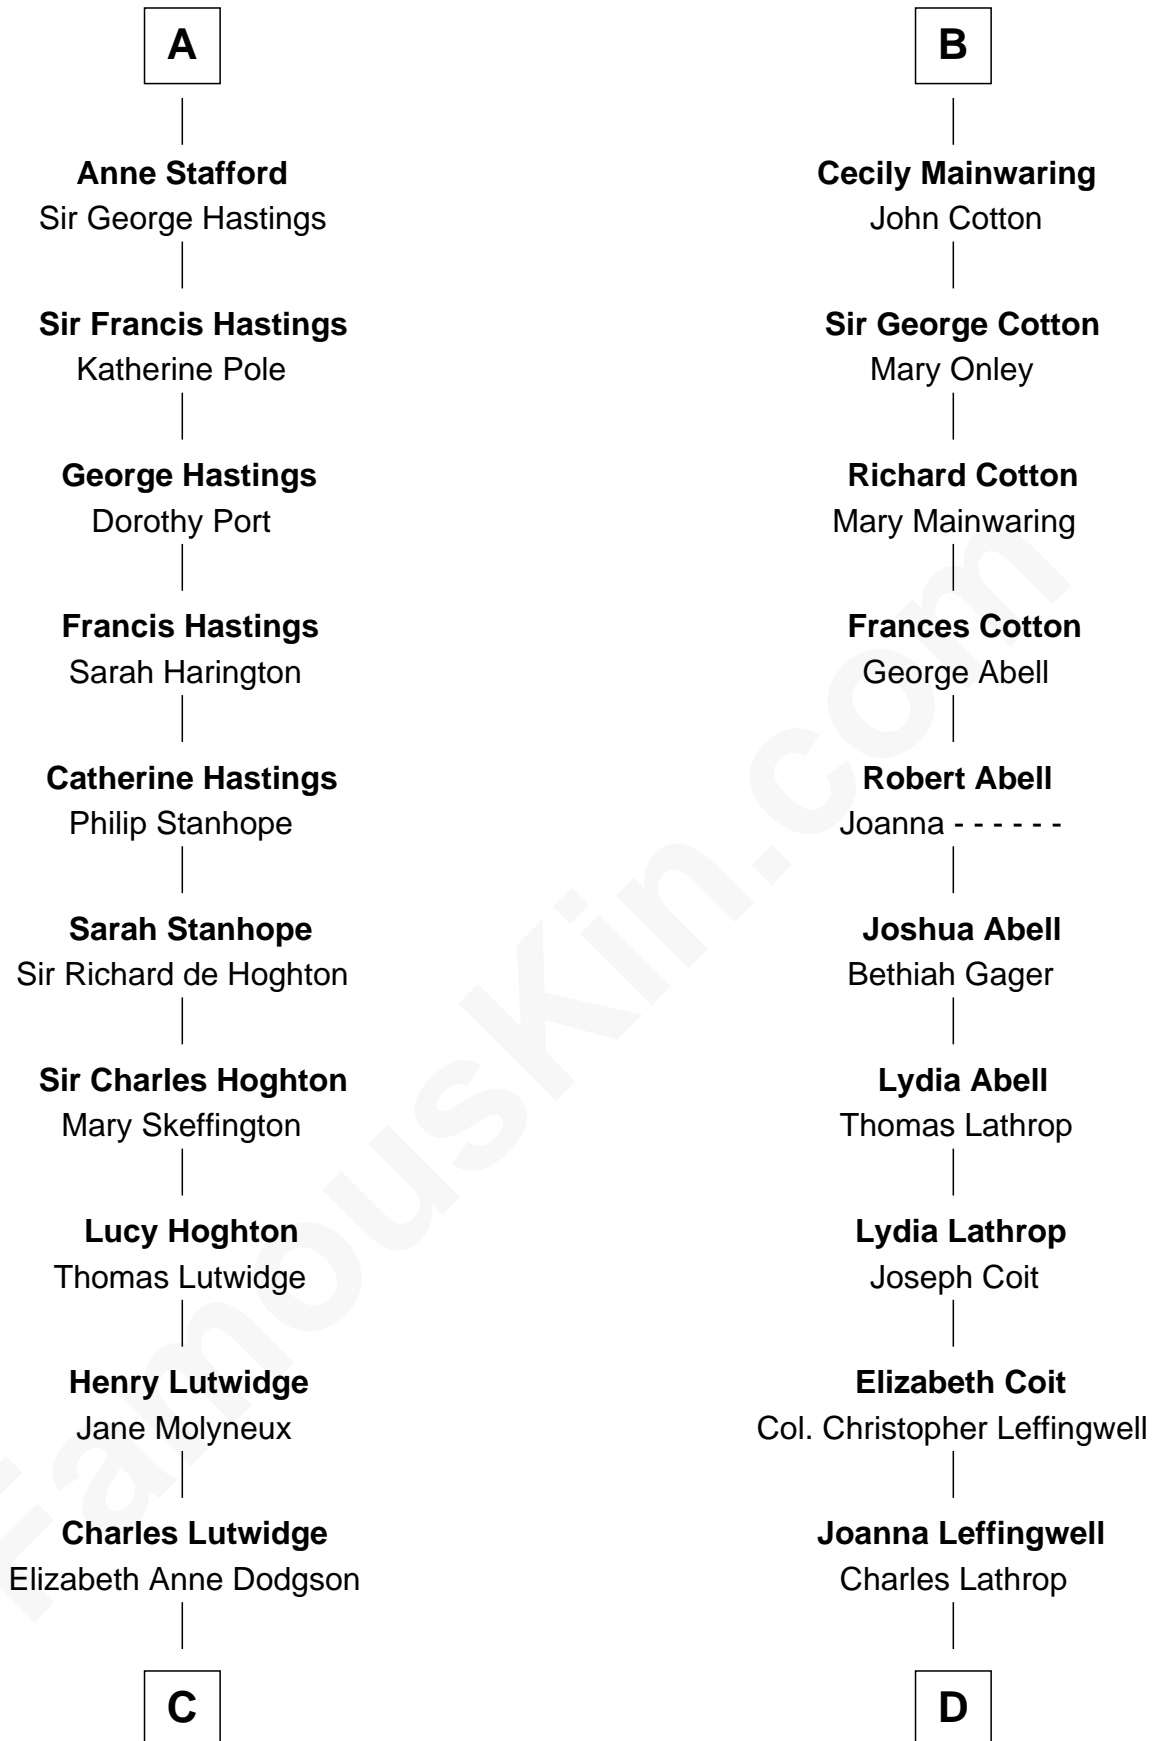

FamousKin.com

Relationship Chart of

Lewis Carroll

Author of Alice in Wonderland

18th cousin 2 times removed of

Allen Dulles

5th Director of the C.I.A.

Sir Hugh le Despencer
Isabella de Beauchamp

C

Frances Jane Lutwidge

Rev. Charles Dodgson

Lewis Carroll

Author of Alice in Wonderland

D

Harriet Wadsworth Lathrop

Rev. Miron Winslow