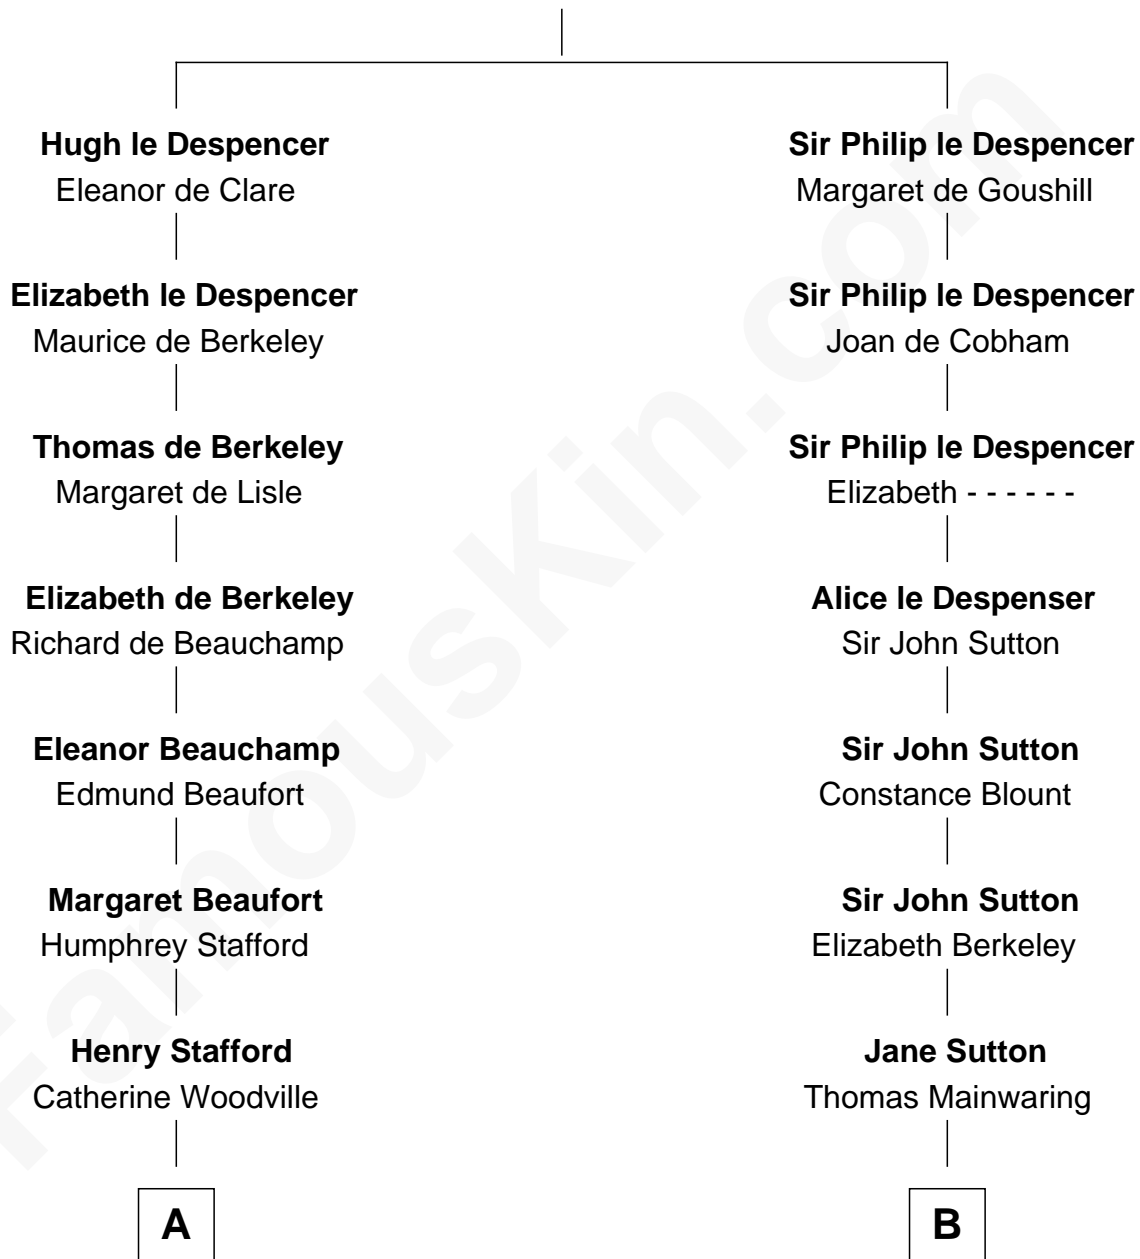

FamousKin.com

Relationship Chart of

Lewis Carroll

Author of Alice in Wonderland

18th cousin 2 times removed of

Allen Dulles

5th Director of the C.I.A.

Sir Hugh le Despencer
Isabella de Beauchamp

C

Frances Jane Lutwidge

Rev. Charles Dodgson

Lewis Carroll

Author of Alice in Wonderland

D

Harriet Wadsworth Lathrop

Rev. Miron Winslow