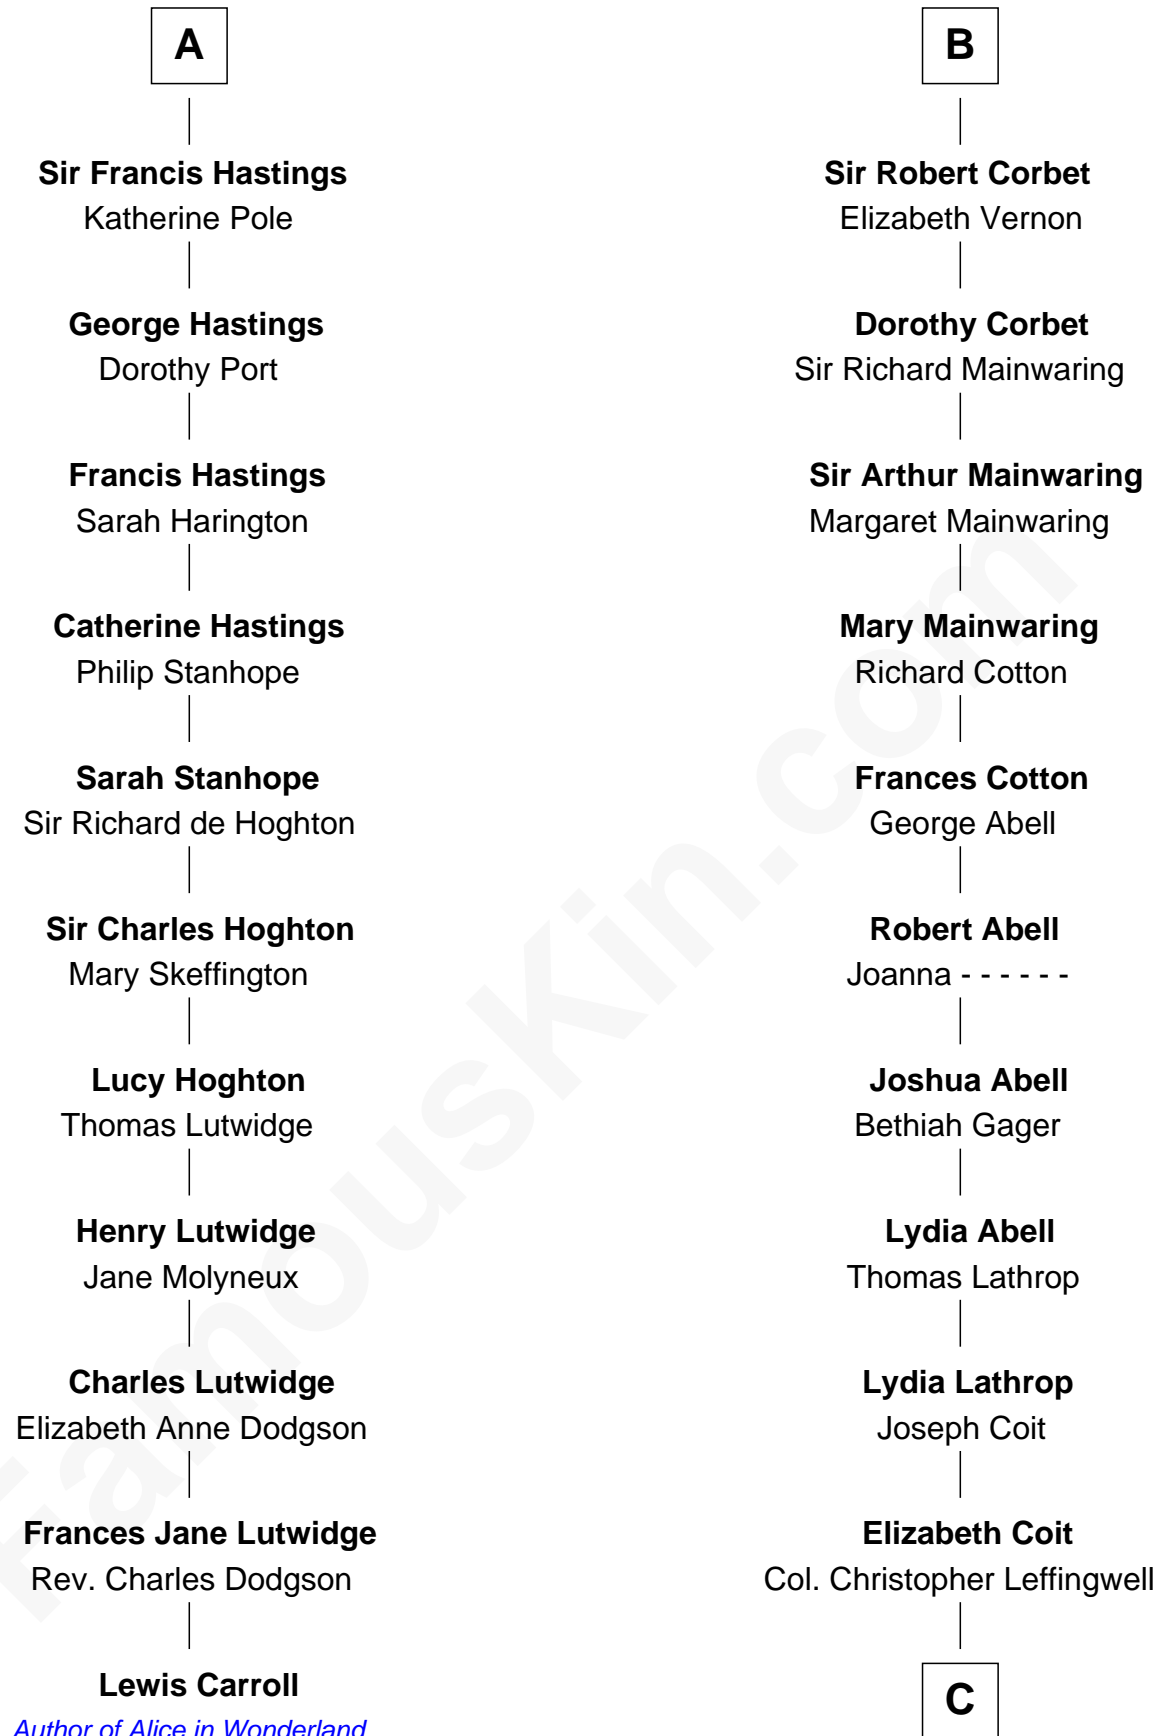

## Relationship Chart of Lewis Carroll

*Author of Alice in Wonderland*

17th cousin 4 times removed of

**Allen Dulles**

*5th Director of the C.I.A.*

**C**

**Joanna Leffingwell**

Charles Lathrop

**Harriet Wadsworth Lathrop**

Rev. Miron Winslow

**Harriet Lathrop Winslow**

Rev. John Welsh Dulles

**Allen Macy Dulles**

Edith Foster

**Allen Dulles**

*5th Director of the C.I.A.*