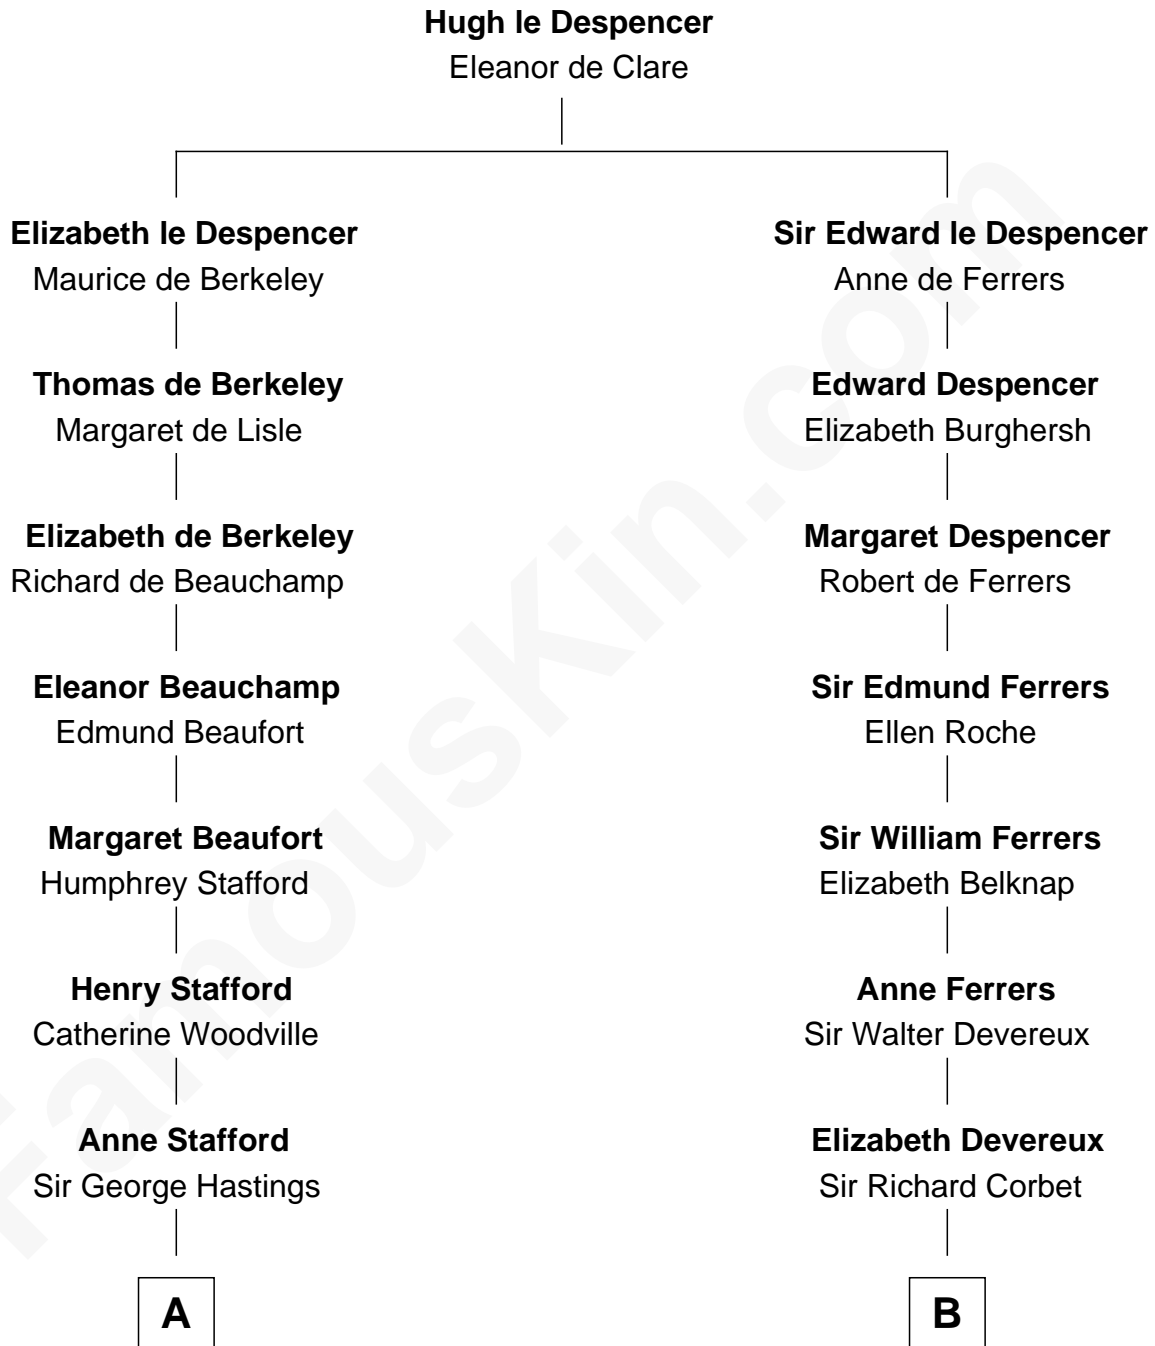

# FamousKin.com

## Relationship Chart of Lewis Carroll

*Author of Alice in Wonderland*

17th cousin 4 times removed of

**Allen Dulles**

*5th Director of the C.I.A.*

**C**

**Joanna Leffingwell**

Charles Lathrop