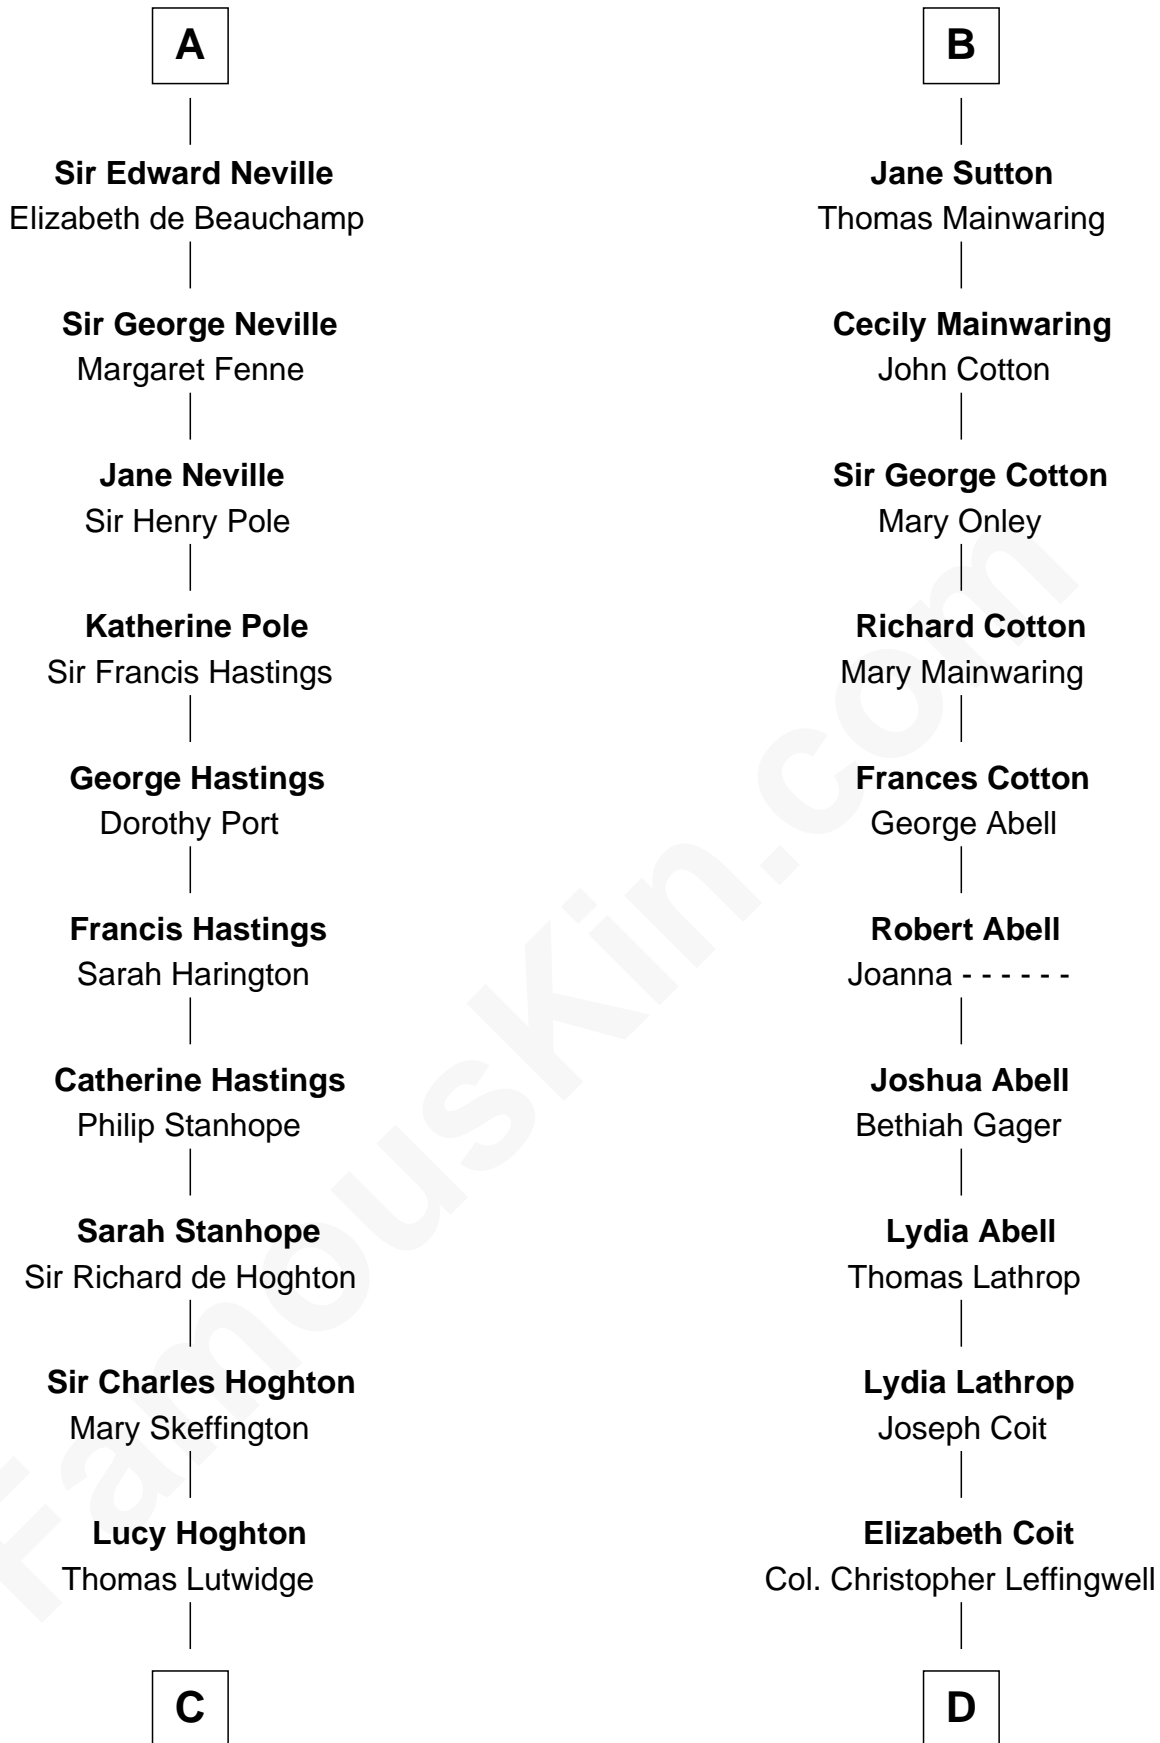

## Relationship Chart of Lewis Carroll

*Author of Alice in Wonderland*

20th cousin 1 time removed of

**John Foster Dulles**

*52nd U.S. Secretary of State*

**C**

**Henry Lutwidge**

Jane Molyneux

**Charles Lutwidge**

Elizabeth Anne Dodgson

**Frances Jane Lutwidge**

Rev. Charles Dodgson

**Lewis Carroll**

*Author of Alice in Wonderland*

**D**

**Joanna Leffingwell**

Charles Lathrop

**Harriet Wadsworth Lathrop**

Rev. Miron Winslow

**Harriet Lathrop Winslow**

Rev. John Welsh Dulles

**Allen Macy Dulles**

Edith Foster

**John Foster Dulles**