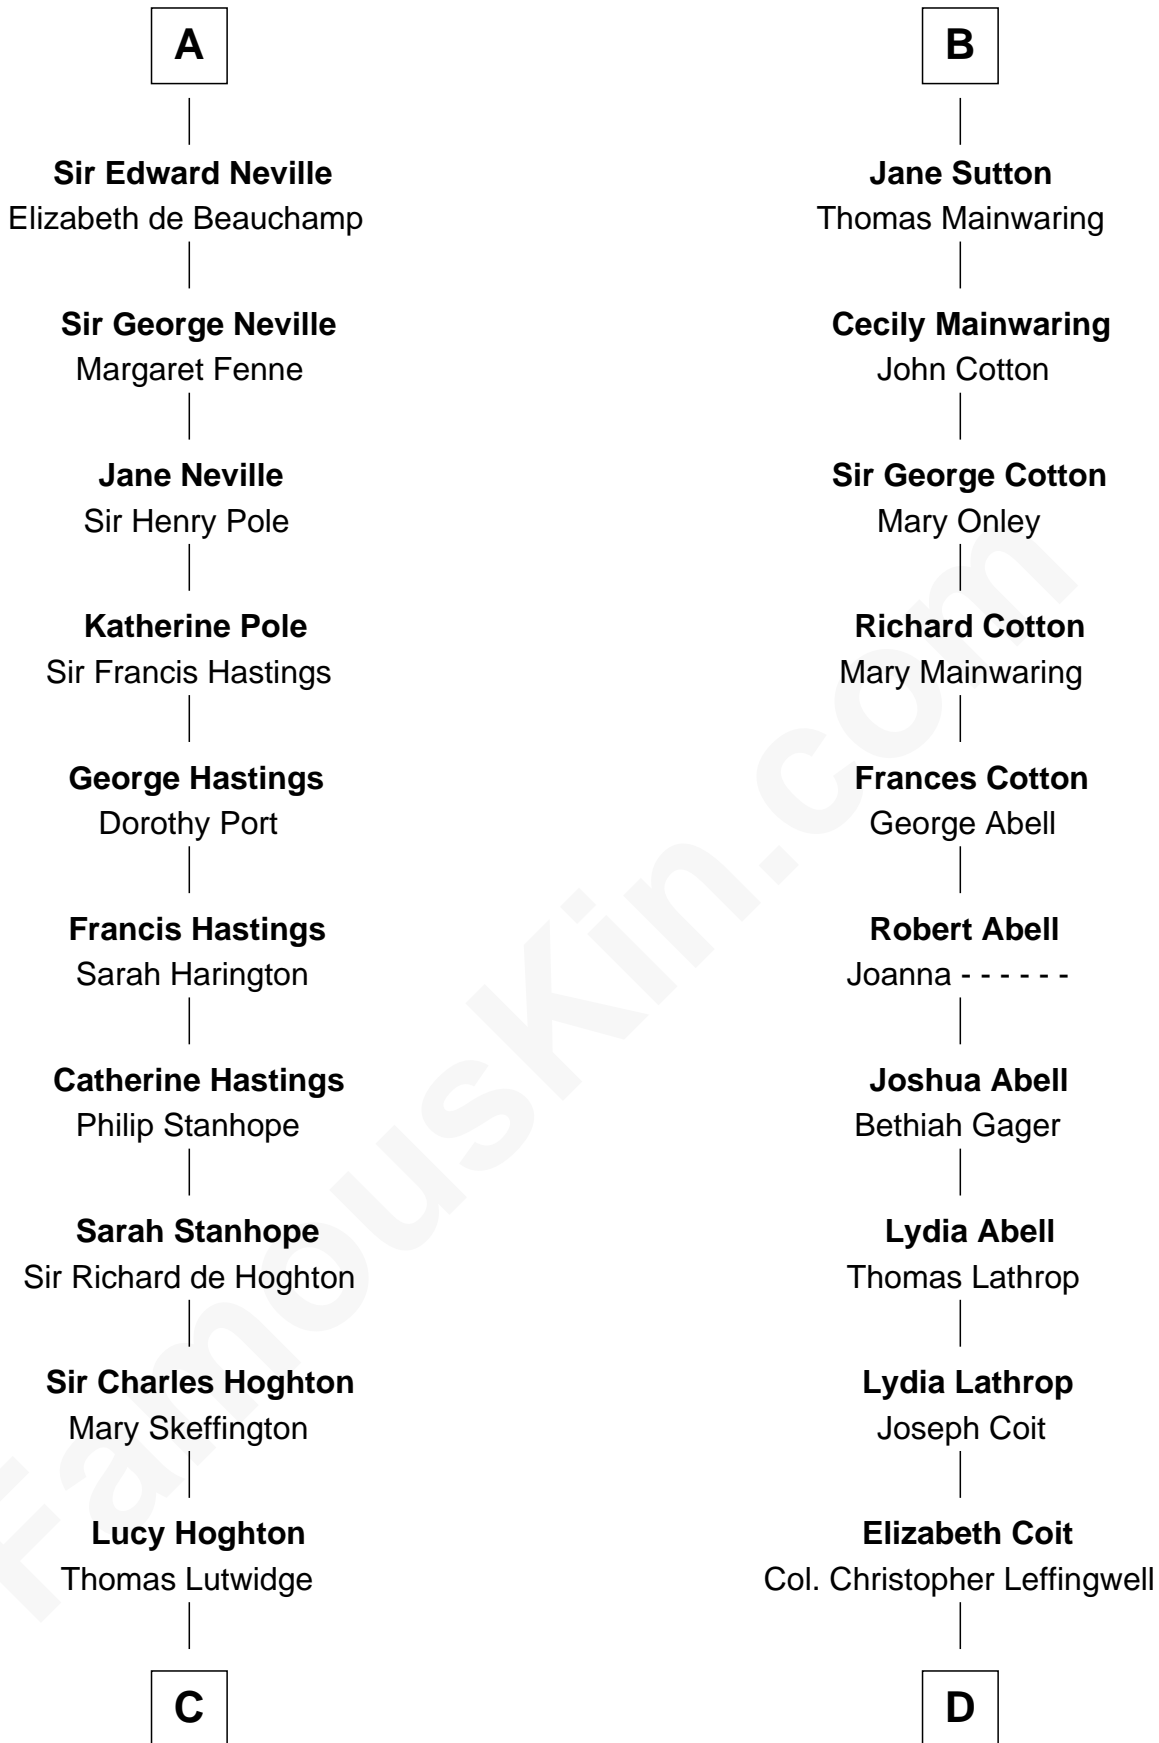

FamousKin.com

Relationship Chart of

Lewis Carroll

Author of Alice in Wonderland

20th cousin 1 time removed of

John Foster Dulles

52nd U.S. Secretary of State

Saher de Quincy
Margaret de Beaumont