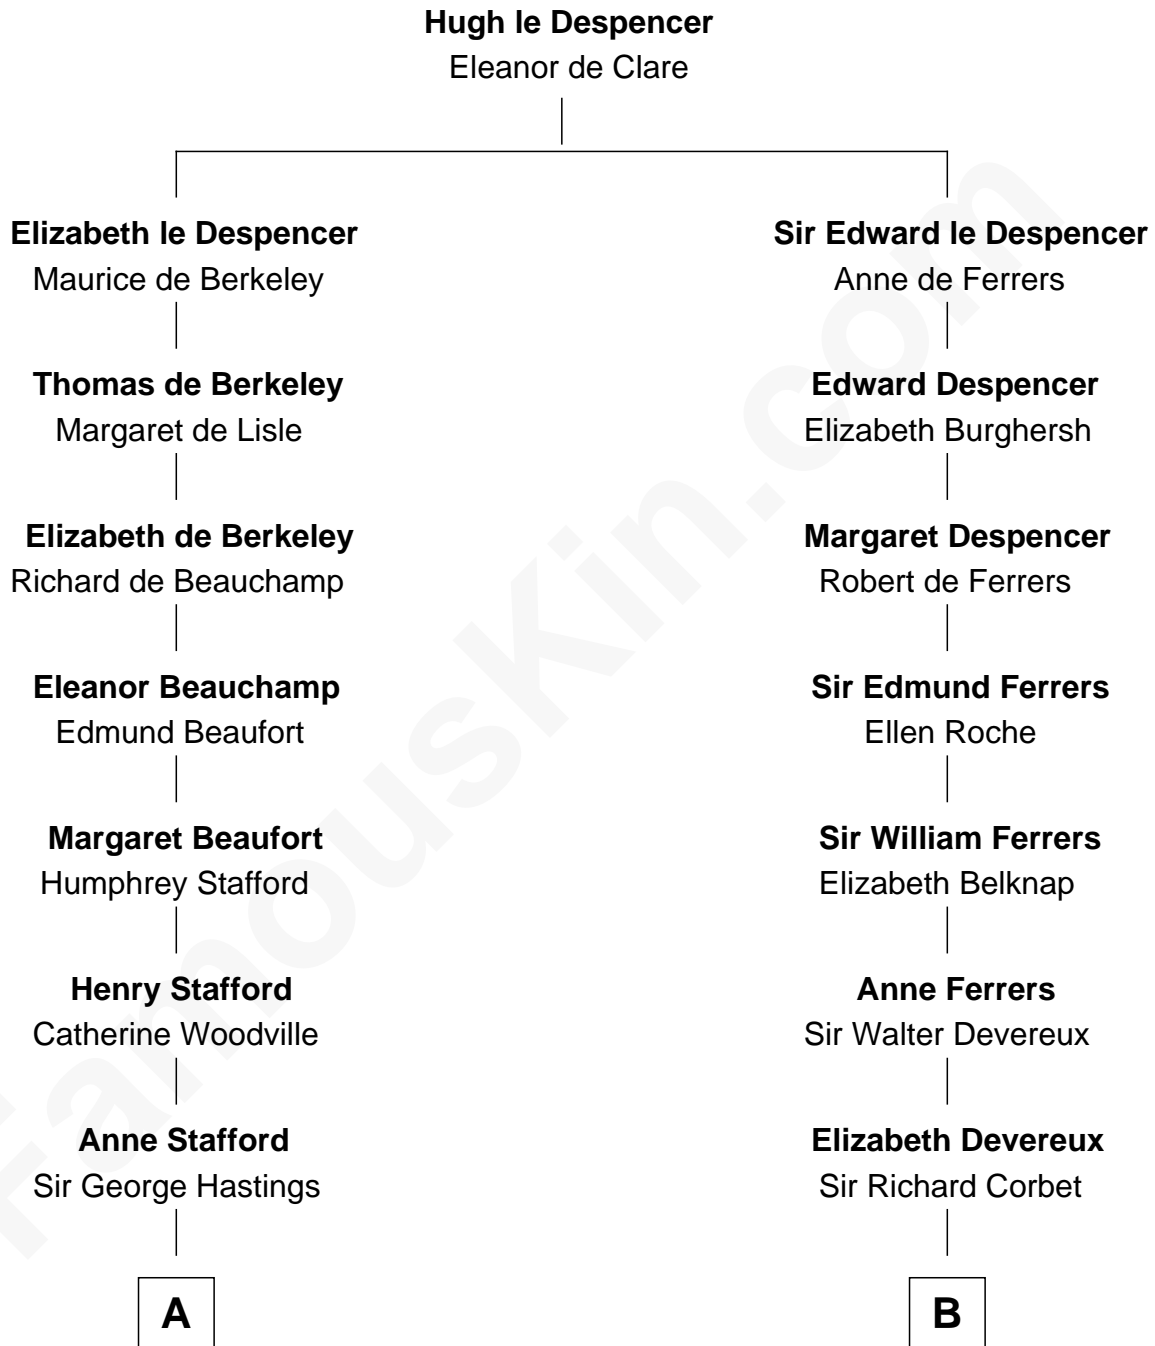

# FamousKin.com

## Relationship Chart of Lewis Carroll

*Author of Alice in Wonderland*

17th cousin 4 times removed of

**John Foster Dulles**

*52nd U.S. Secretary of State*

**C**

**Joanna Leffingwell**

Charles Lathrop

**Harriet Wadsworth Lathrop**

Rev. Miron Winslow

**Harriet Lathrop Winslow**

Rev. John Welsh Dulles

**Allen Macy Dulles**

Edith Foster

**John Foster Dulles**

*52nd U.S. Secretary of State*