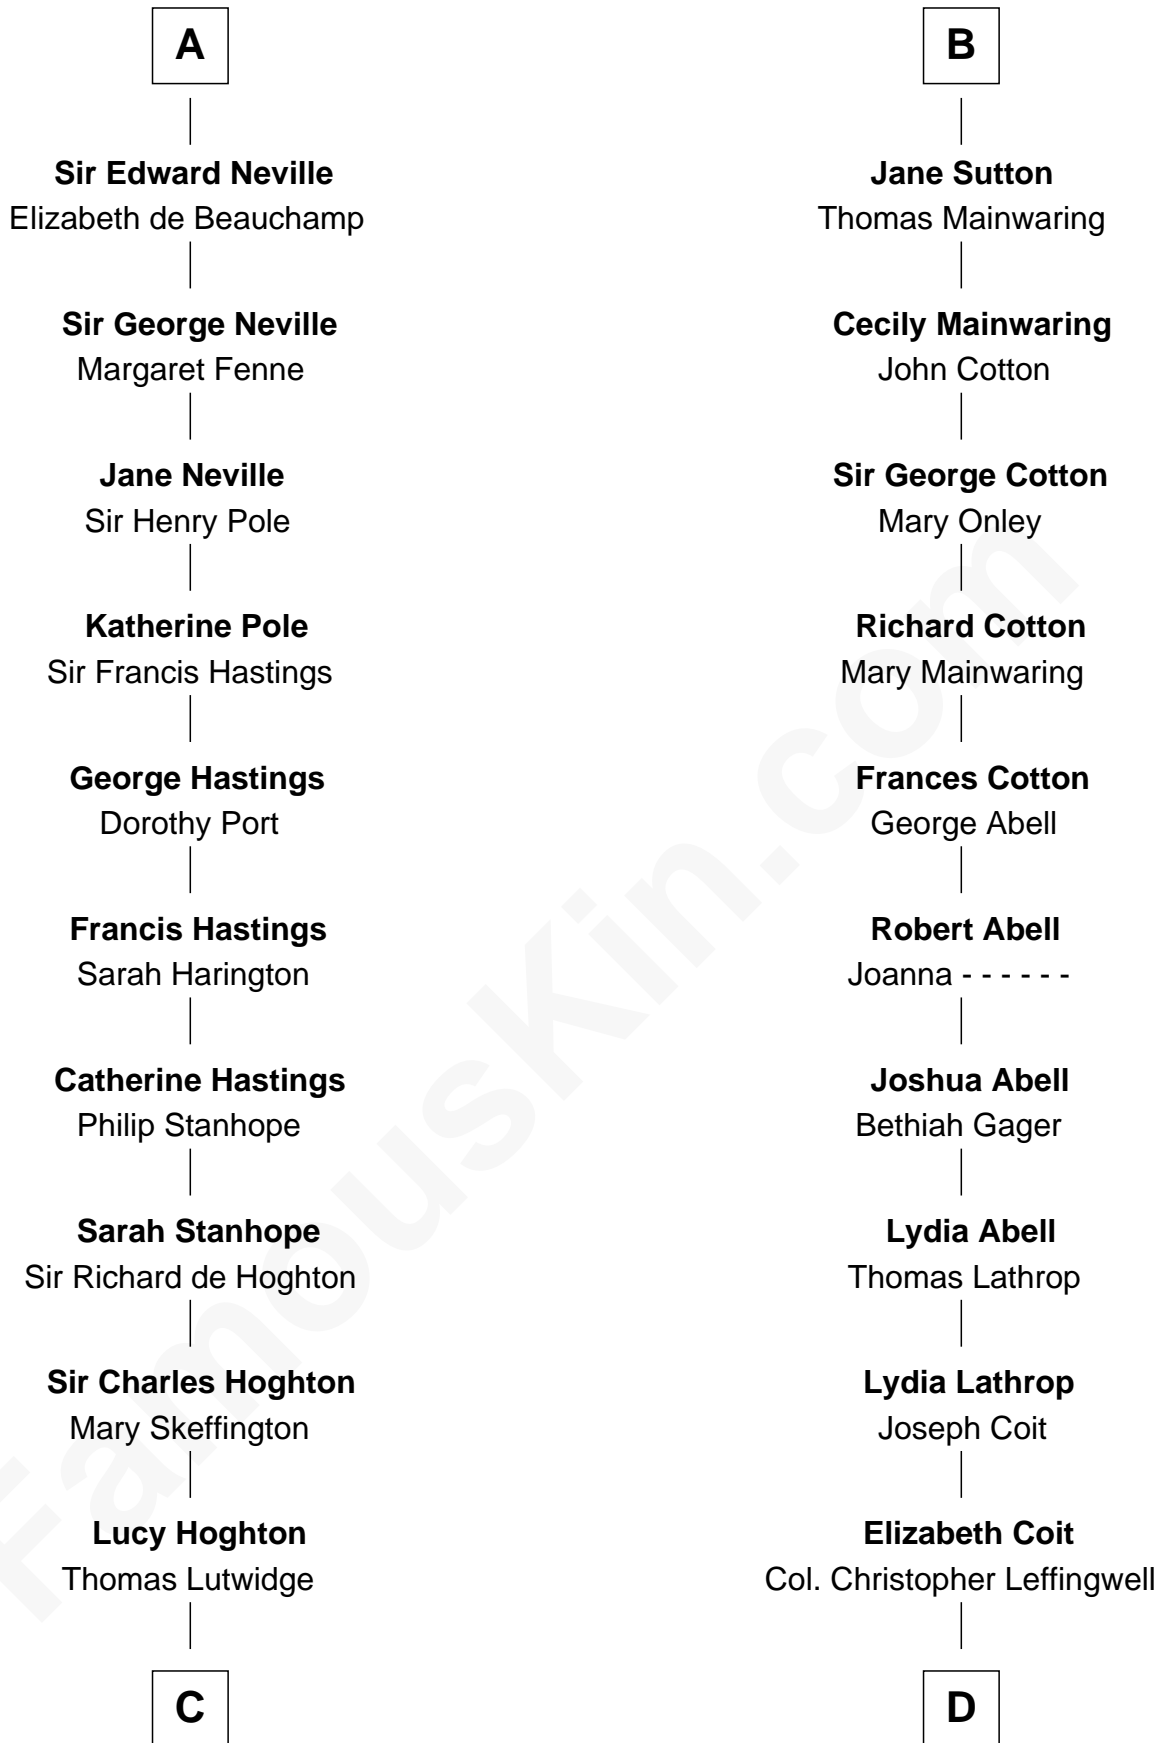

## Relationship Chart of

### Lewis Carroll

*Author of Alice in Wonderland*

20th cousin 1 time removed of

### John Foster Dulles

*52nd U.S. Secretary of State*

Reginald de Braiose

**C**

**Henry Lutwidge**

Jane Molyneux

**Charles Lutwidge**

Elizabeth Anne Dodgson