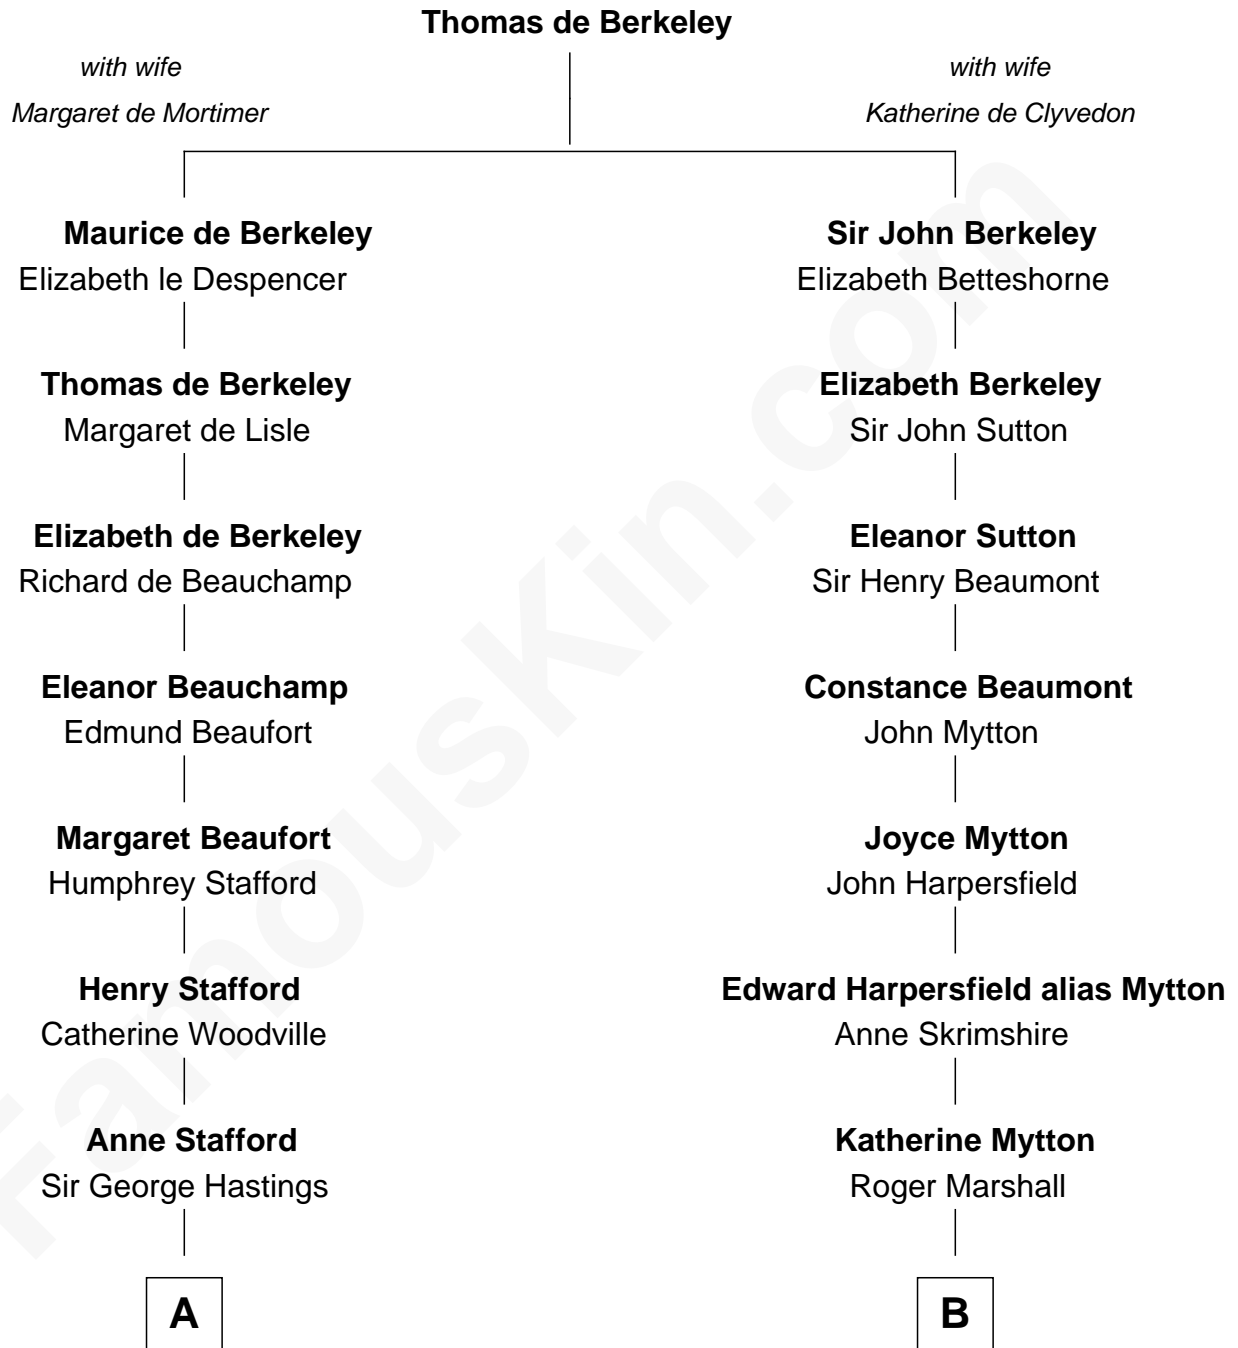

FamousKin.com

Relationship Chart of

Lewis Carroll

Author of Alice in Wonderland

17th cousin 2 times removed of

Chevy Chase

Comedian, Actor and Writer

C

Edward Leigh Chase

Mabel Penrose Tinsley

Edward Tinsley Chase

Cathalene Parker Browning

Chevy Chase

Comedian, Actor and Writer

FamousKin.com