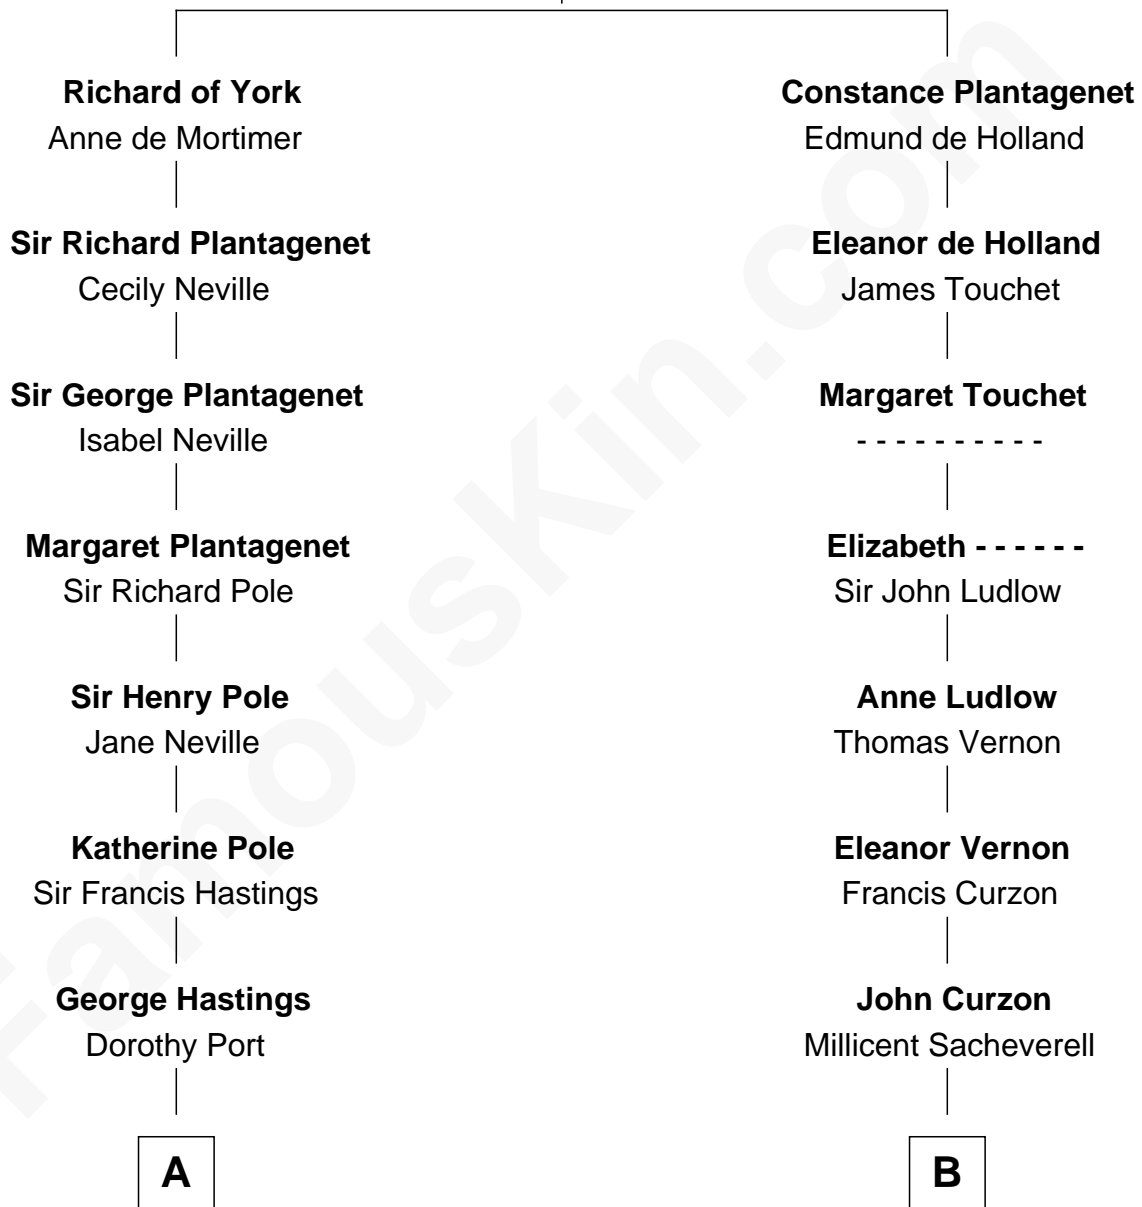

FamousKin.com

Relationship Chart of Lewis Carroll

Author of Alice in Wonderland

15th cousin 4 times removed of

Oliver Platt
Movie Actor

Edmund of Langley
Isabella of Castile

C

Eileen Burden
Walter Maynard

Sheila Maynard
Nicholas Platt

Oliver Platt
Movie Actor

FamousKin.com