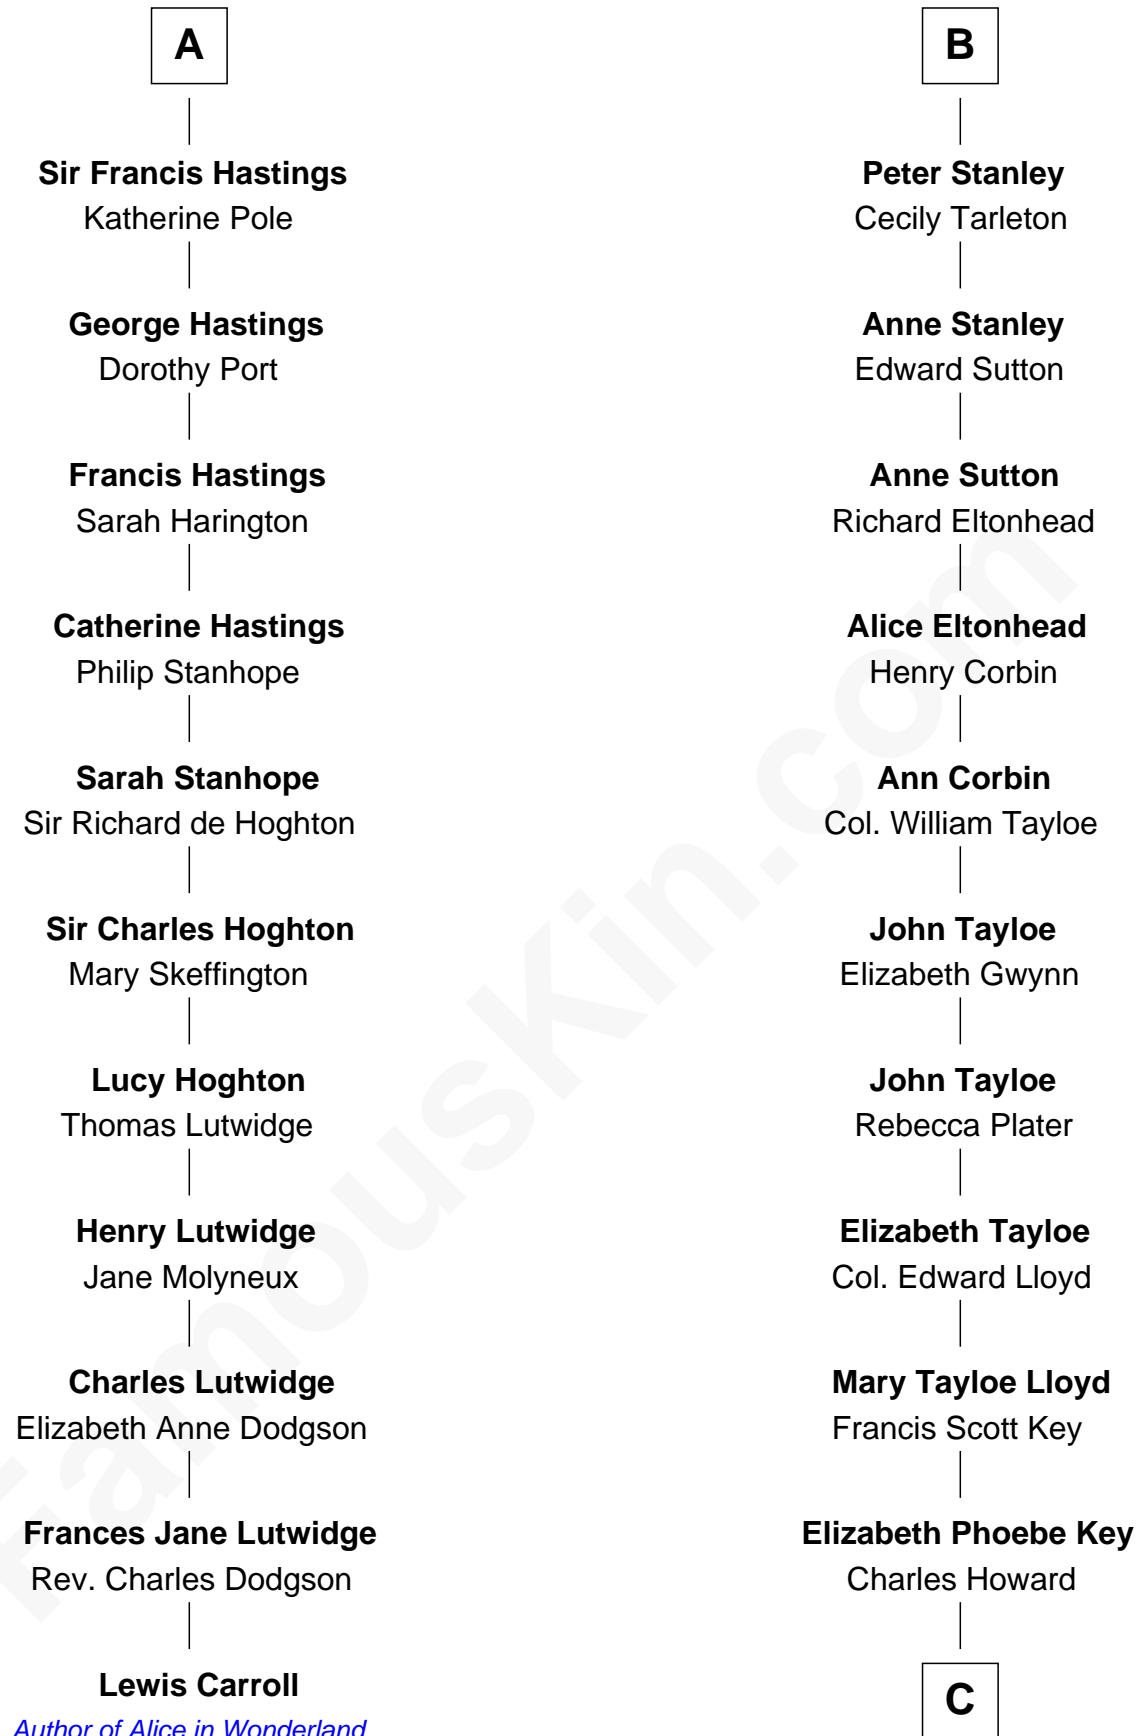

### Lewis Carroll

*Author of Alice in Wonderland*

17th cousin 1 time removed of

### Thomas Hunt Morgan

*Nobel Prize Winner in Physiology or Medicine*

**Sir Robert de Holland**

Maude la Zouche

**C**

**Ellen Key Howard**  
Charlton Hunt Morgan

**Thomas Hunt Morgan**  
*Nobel Prize Winner*

FamousKin.com