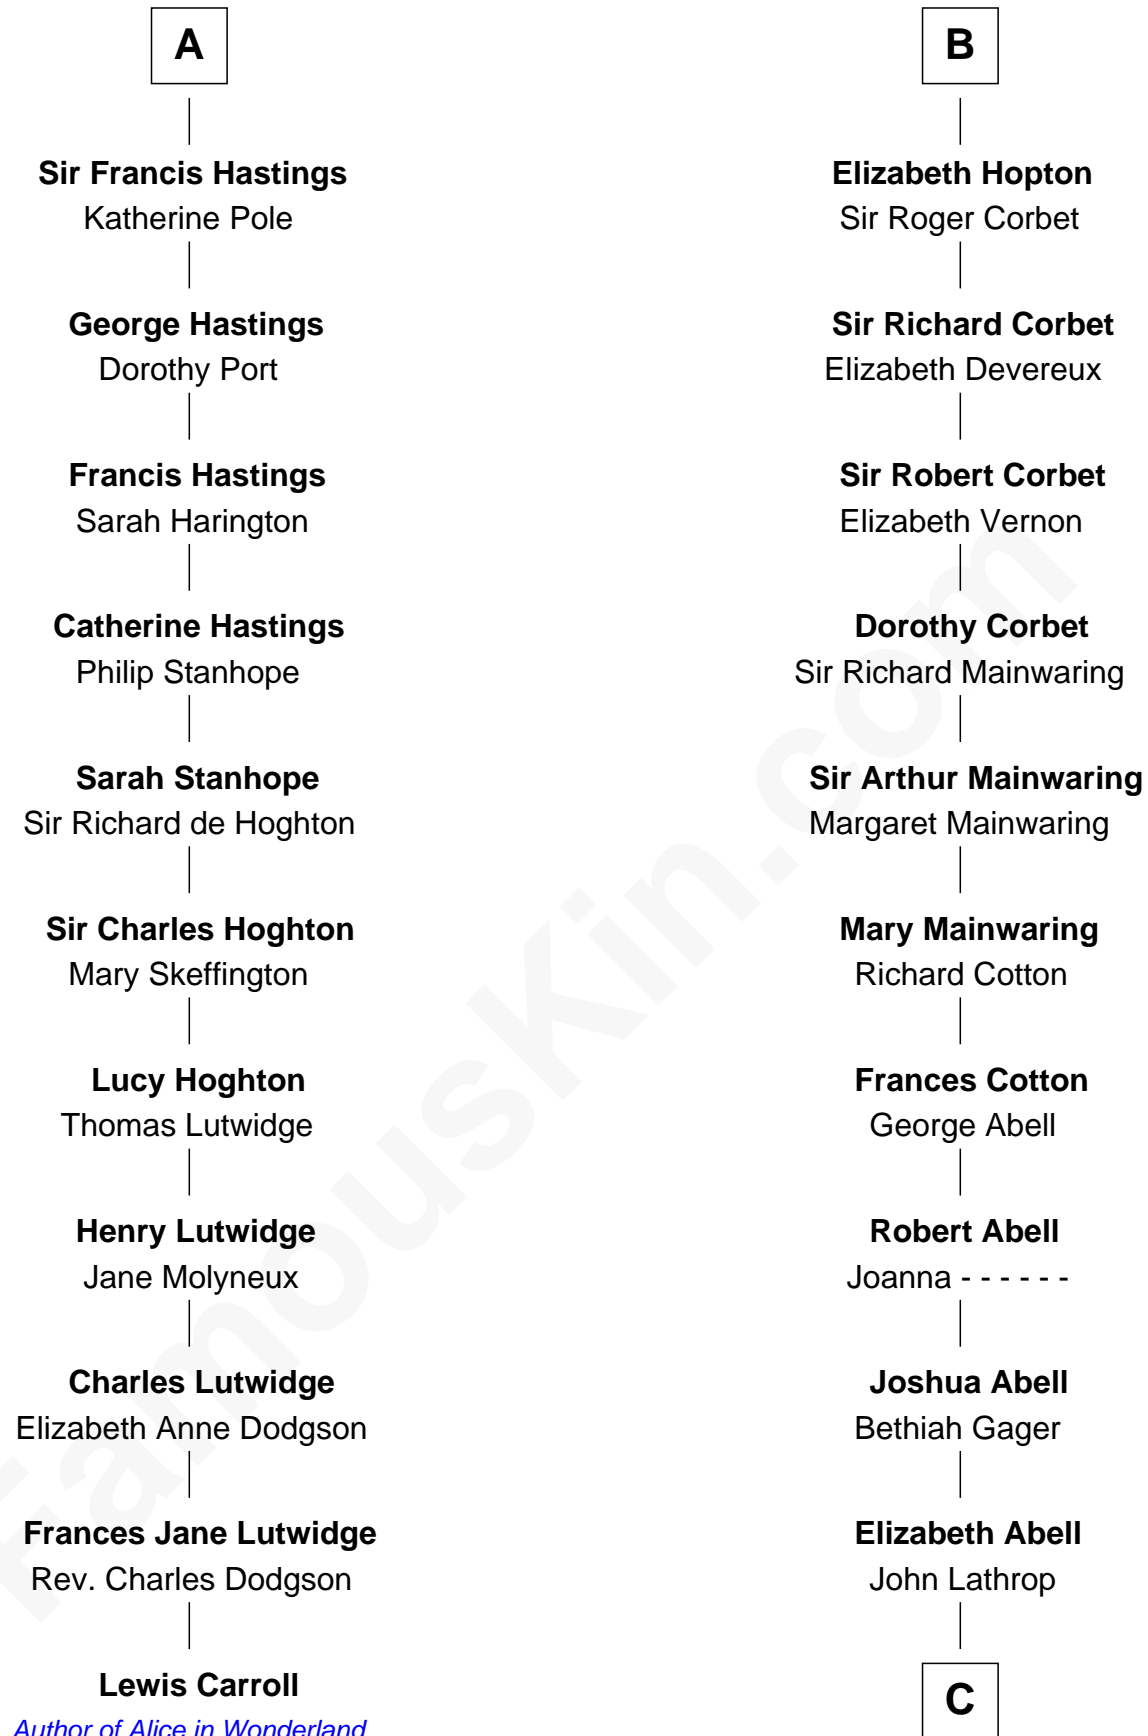

FamousKin.com

Relationship Chart of

Lewis Carroll

Author of Alice in Wonderland

17th cousin 4 times removed of

Marjorie Post

Founder of General Foods

John de Botetourte

Maud FitzThomas

C

Azel Lathrop
Elizabeth Hyde

Erastus Lathrop
Sarah Bailey

Caroline Cushman Lathrop
Charles Rollin Post

Charles William Post
Elle Letitia Merriweather

Marjorie Post
Founder of General Foods

FamousKin.com