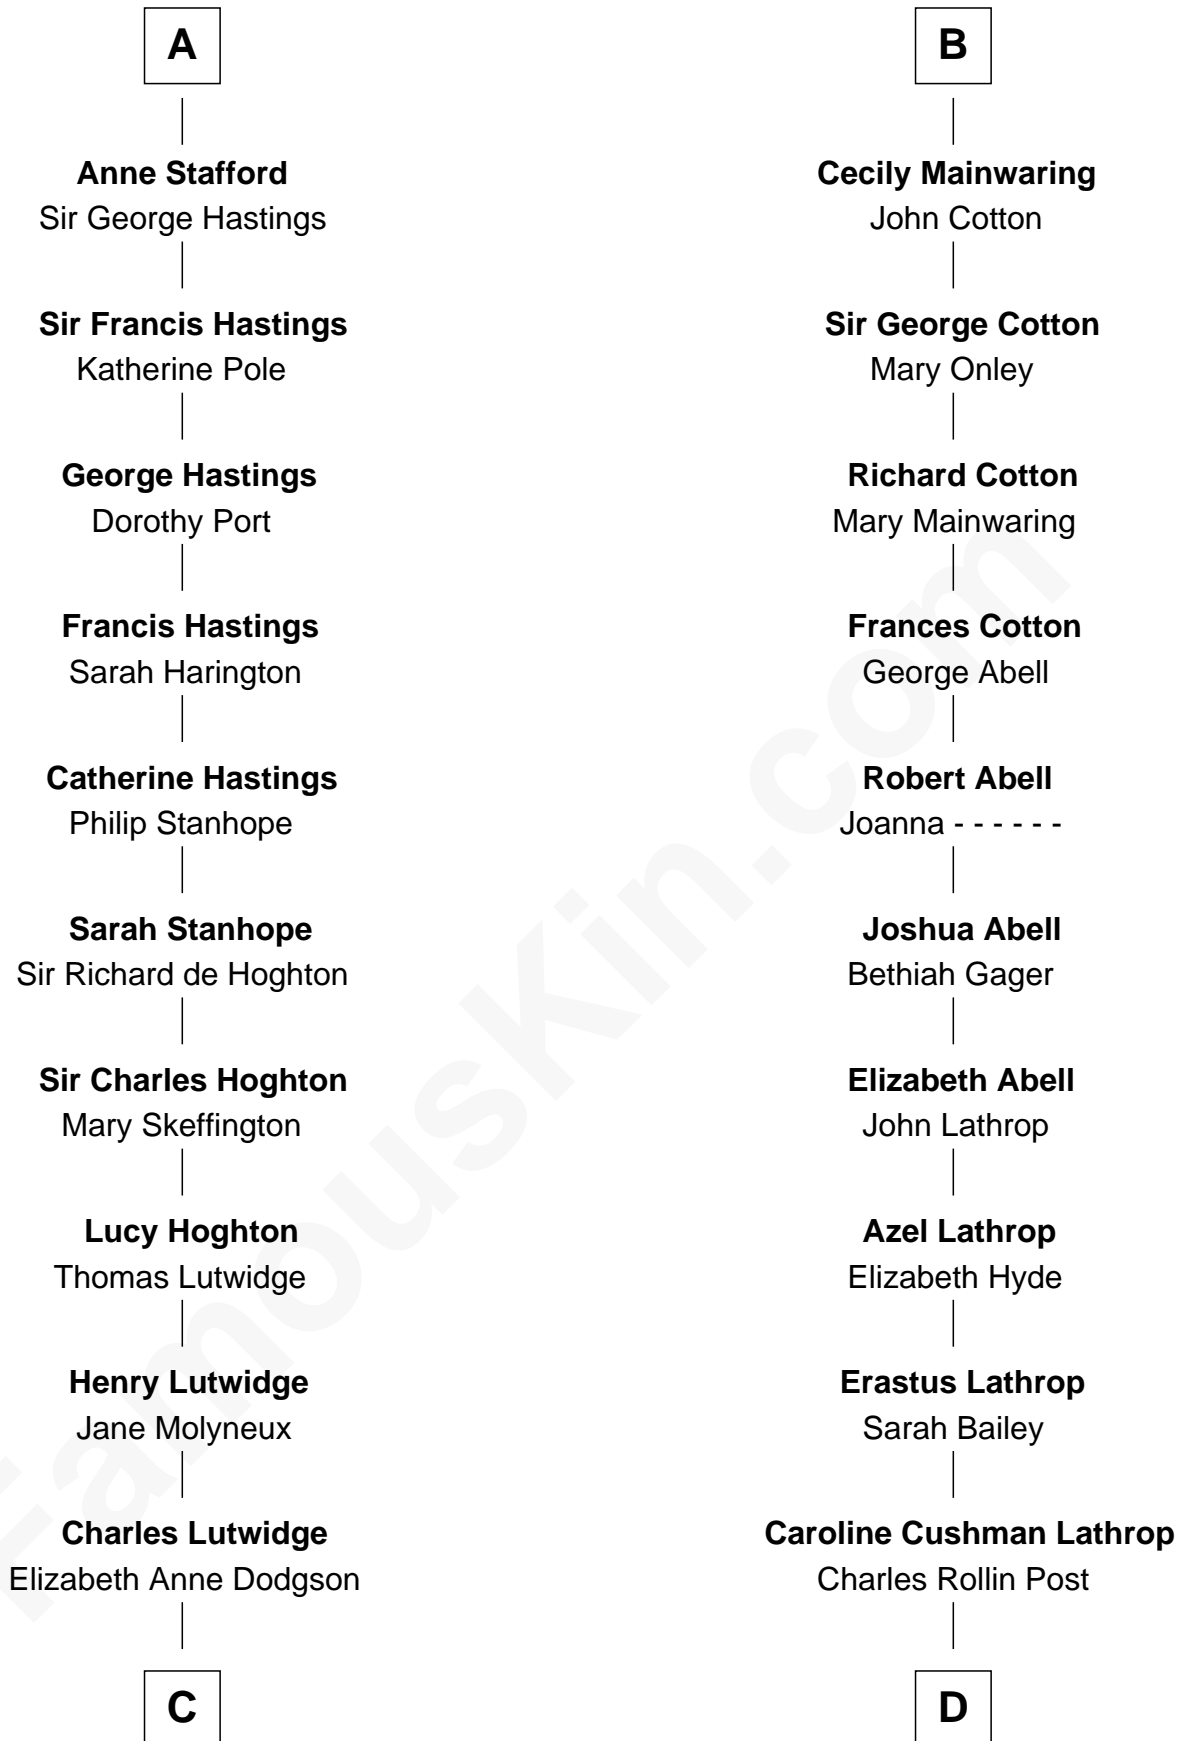

FamousKin.com Relationship Chart of

Lewis Carroll

Author of Alice in Wonderland

18th cousin of

Marjorie Post

Founder of General Foods

Sir Hugh le Despencer
Isabella de Beauchamp

C

Frances Jane Lutwidge

Rev. Charles Dodgson

Lewis Carroll

Author of Alice in Wonderland

D

Charles William Post

Elle Letitia Merriweather

Marjorie Post