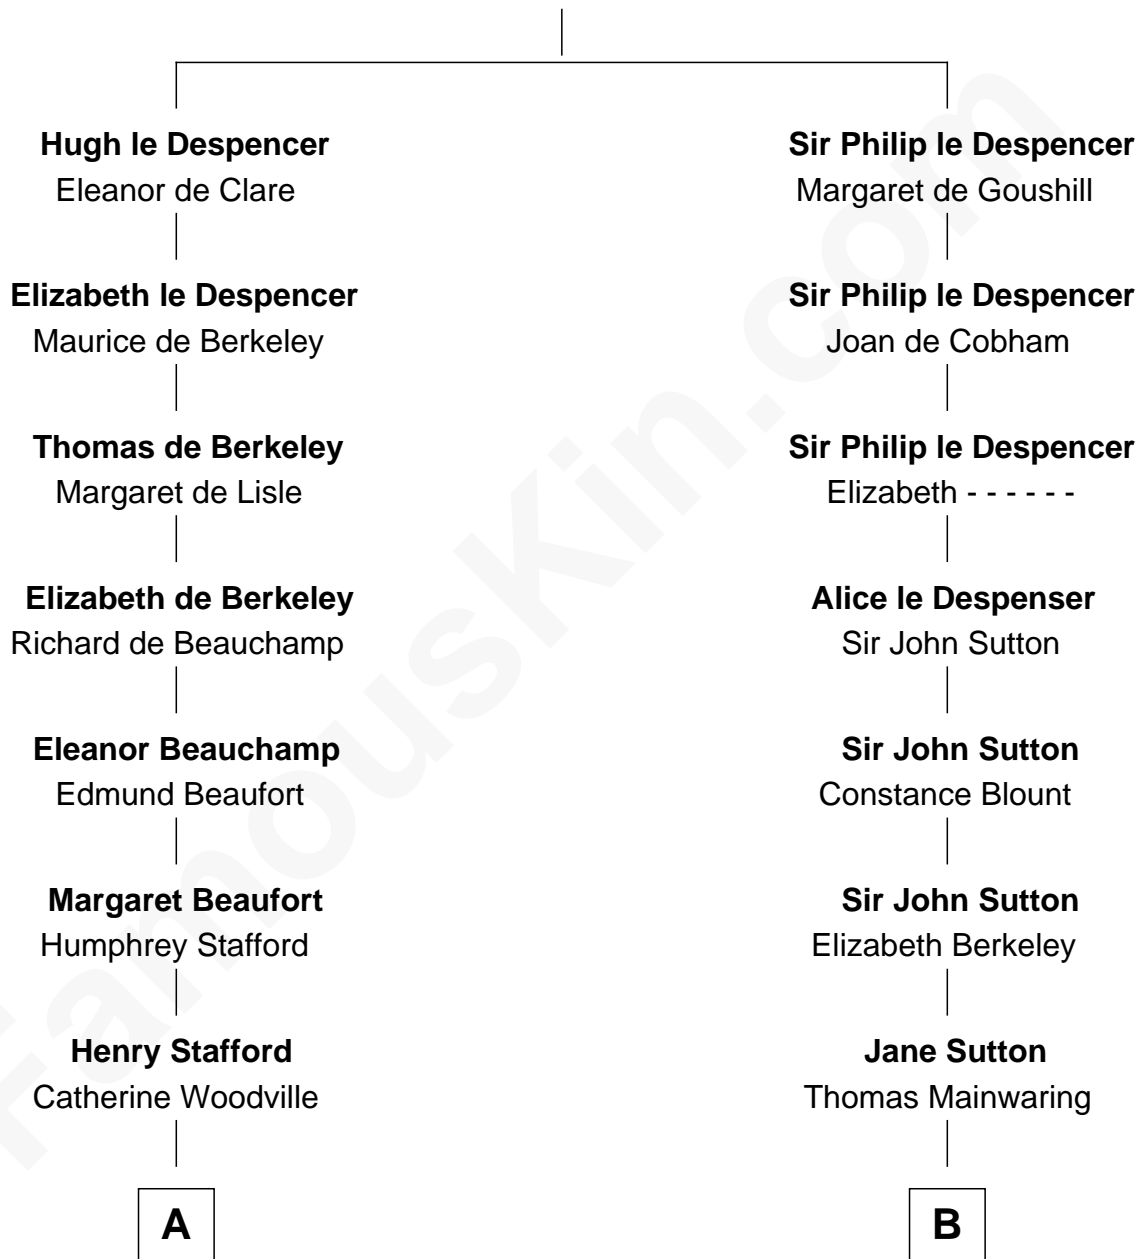

FamousKin.com Relationship Chart of

Lewis Carroll

Author of Alice in Wonderland

18th cousin of

Marjorie Post

Founder of General Foods

Sir Hugh le Despencer
Isabella de Beauchamp

C

Frances Jane Lutwidge

Rev. Charles Dodgson

Lewis Carroll

Author of Alice in Wonderland

D

Charles William Post

Elle Letitia Merriweather

Marjorie Post