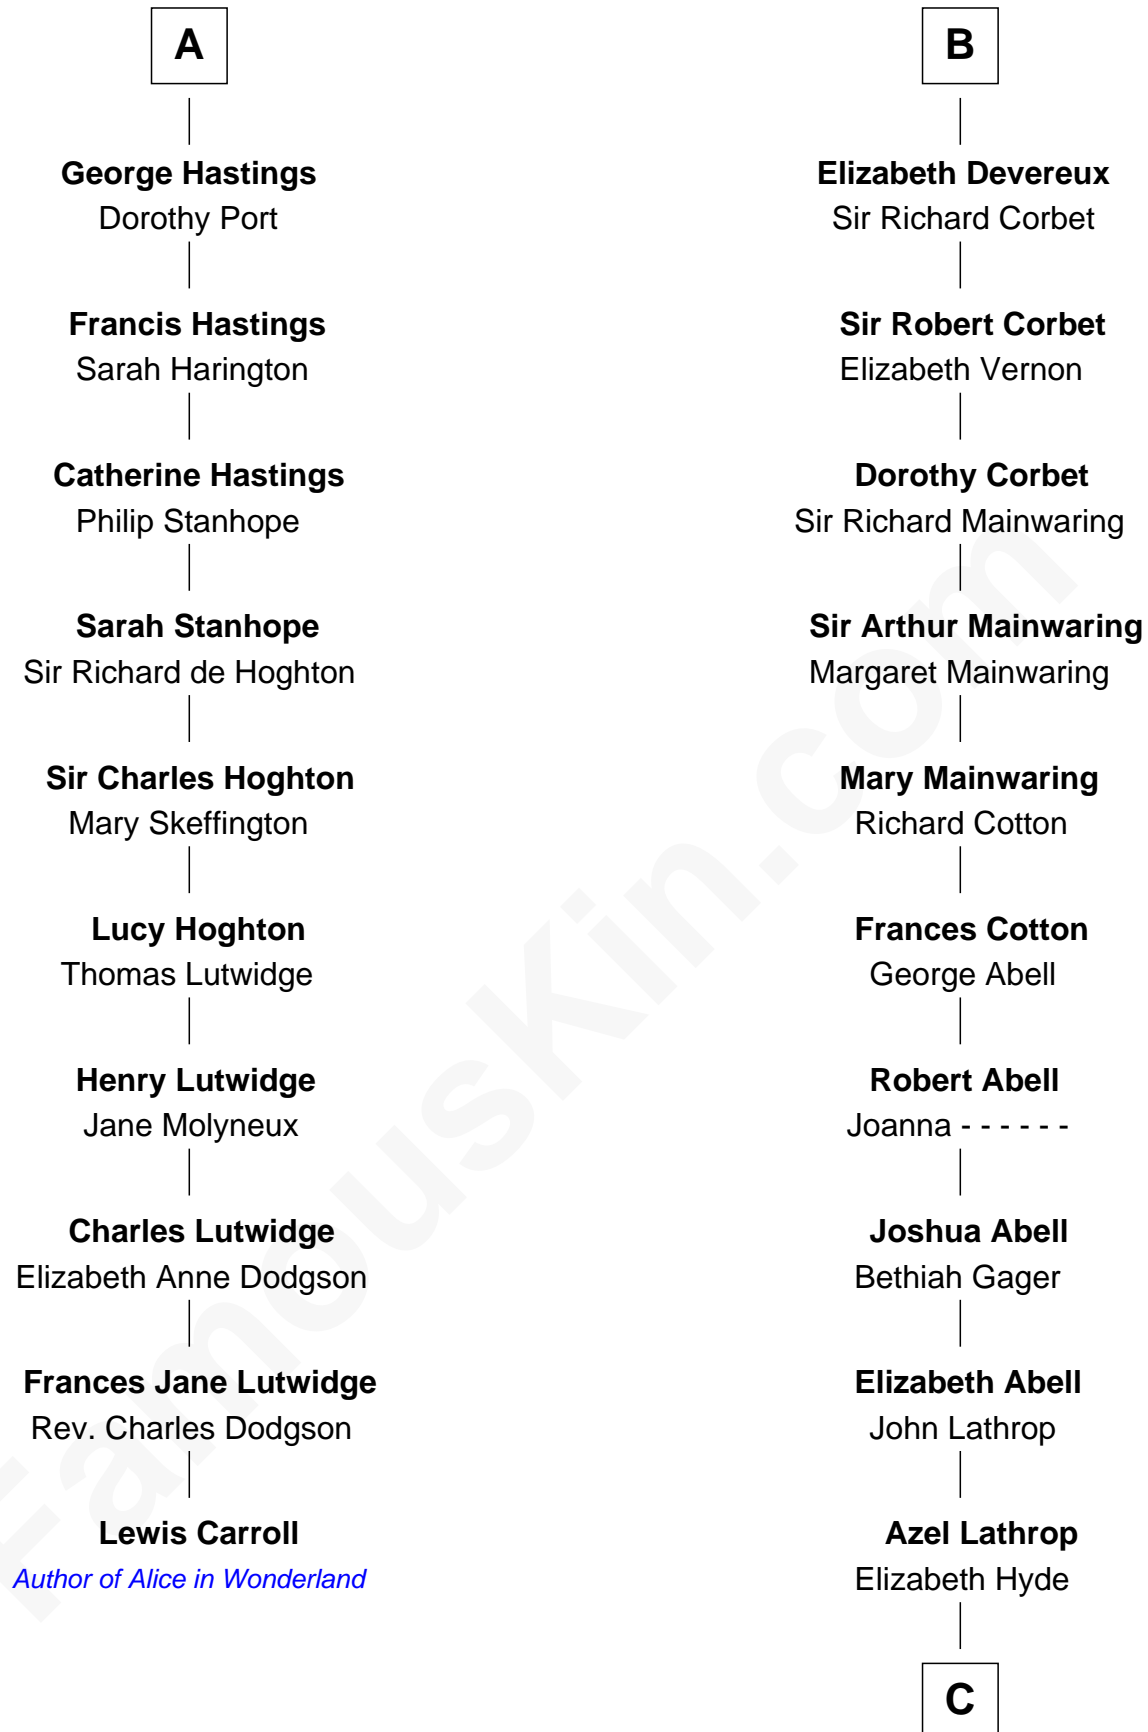

FamousKin.com

Relationship Chart of

Lewis Carroll

Author of Alice in Wonderland

16th cousin 3 times removed of

C. W. Post

Founder of Post Cereals

Sir Hugh I de Audley

Iseult de Mortimer

C

Erastus Lathrop

Sarah Bailey

Caroline Cushman Lathrop

Charles Rollin Post

C. W. Post

Founder of Post Cereals