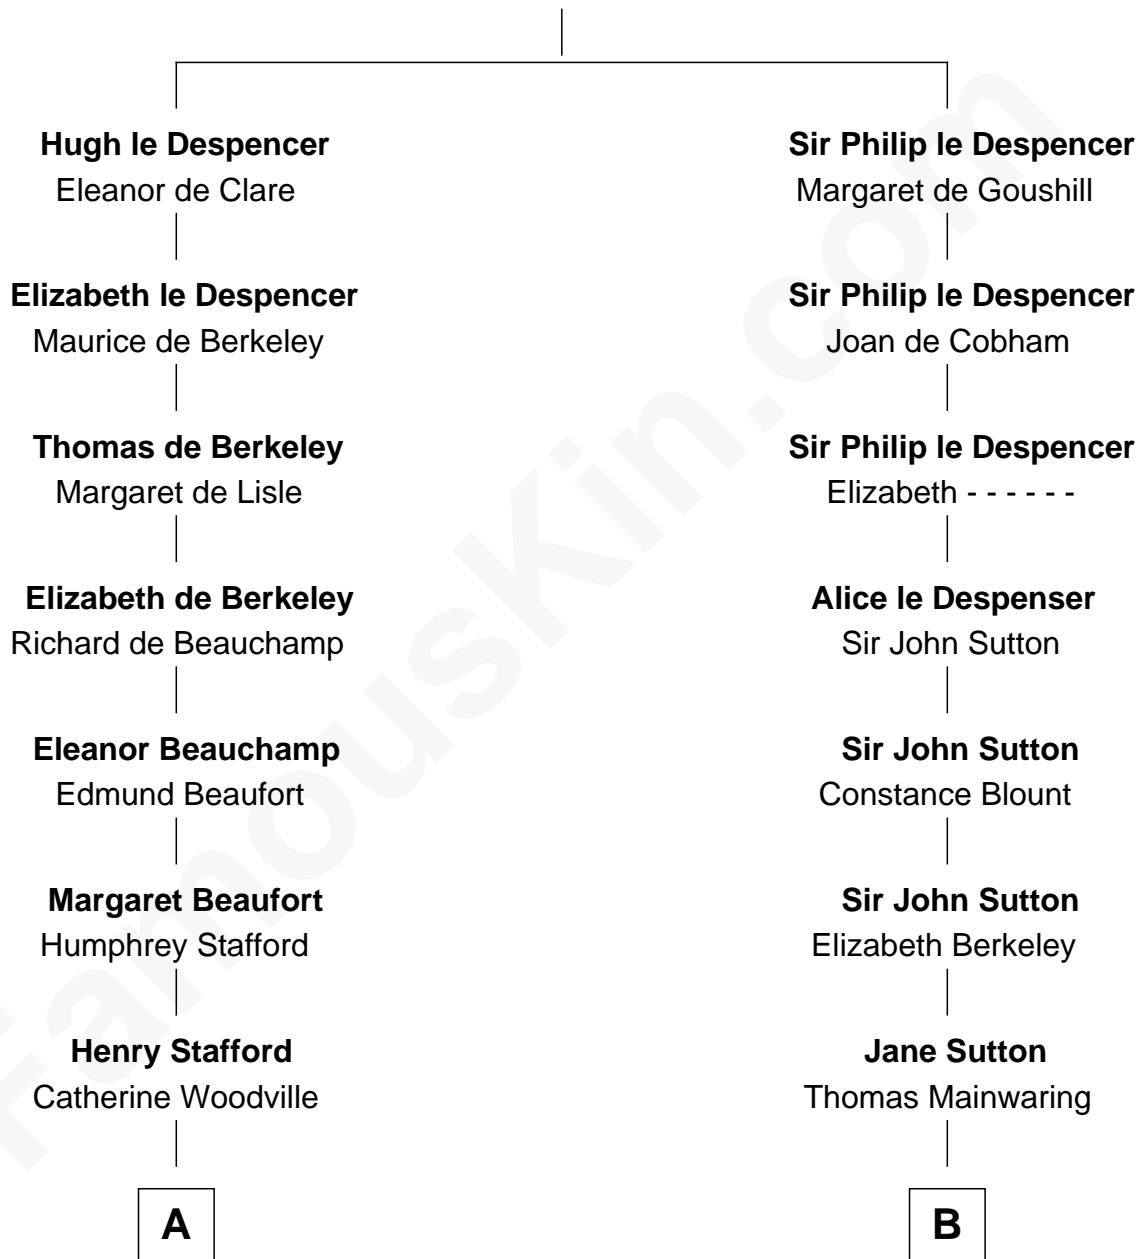

FamousKin.com

Relationship Chart of

Lewis Carroll

Author of Alice in Wonderland

17th cousin 1 time removed of

C. W. Post

Founder of Post Cereals

Sir Hugh le Despencer
Isabella de Beauchamp

C

—
Frances Jane Lutwidge

Rev. Charles Dodgson

—
Lewis Carroll

Author of Alice in Wonderland

FamousKin.com