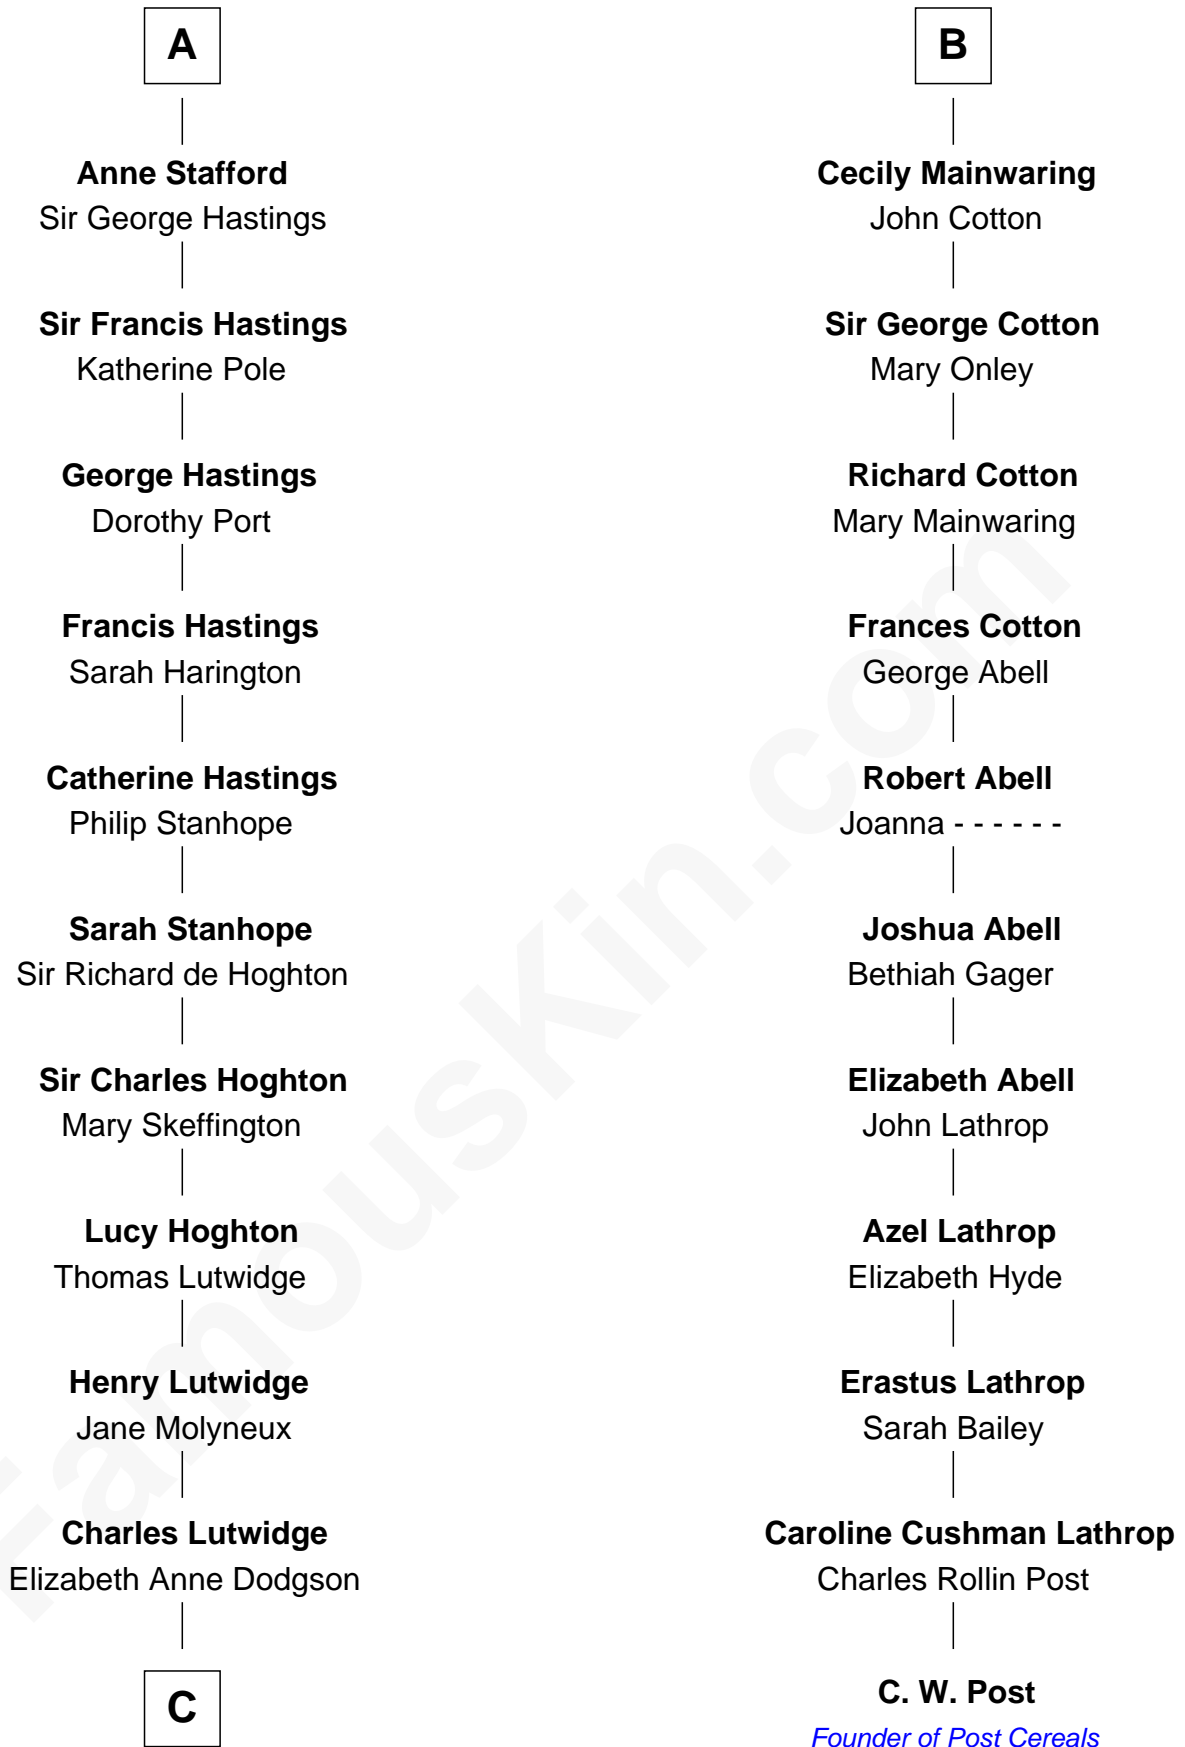

FamousKin.com

Relationship Chart of

Lewis Carroll

Author of Alice in Wonderland

17th cousin 1 time removed of

C. W. Post

Founder of Post Cereals

Sir Hugh le Despencer
Isabella de Beauchamp

C

—
Frances Jane Lutwidge

Rev. Charles Dodgson

—
Lewis Carroll

Author of Alice in Wonderland

FamousKin.com