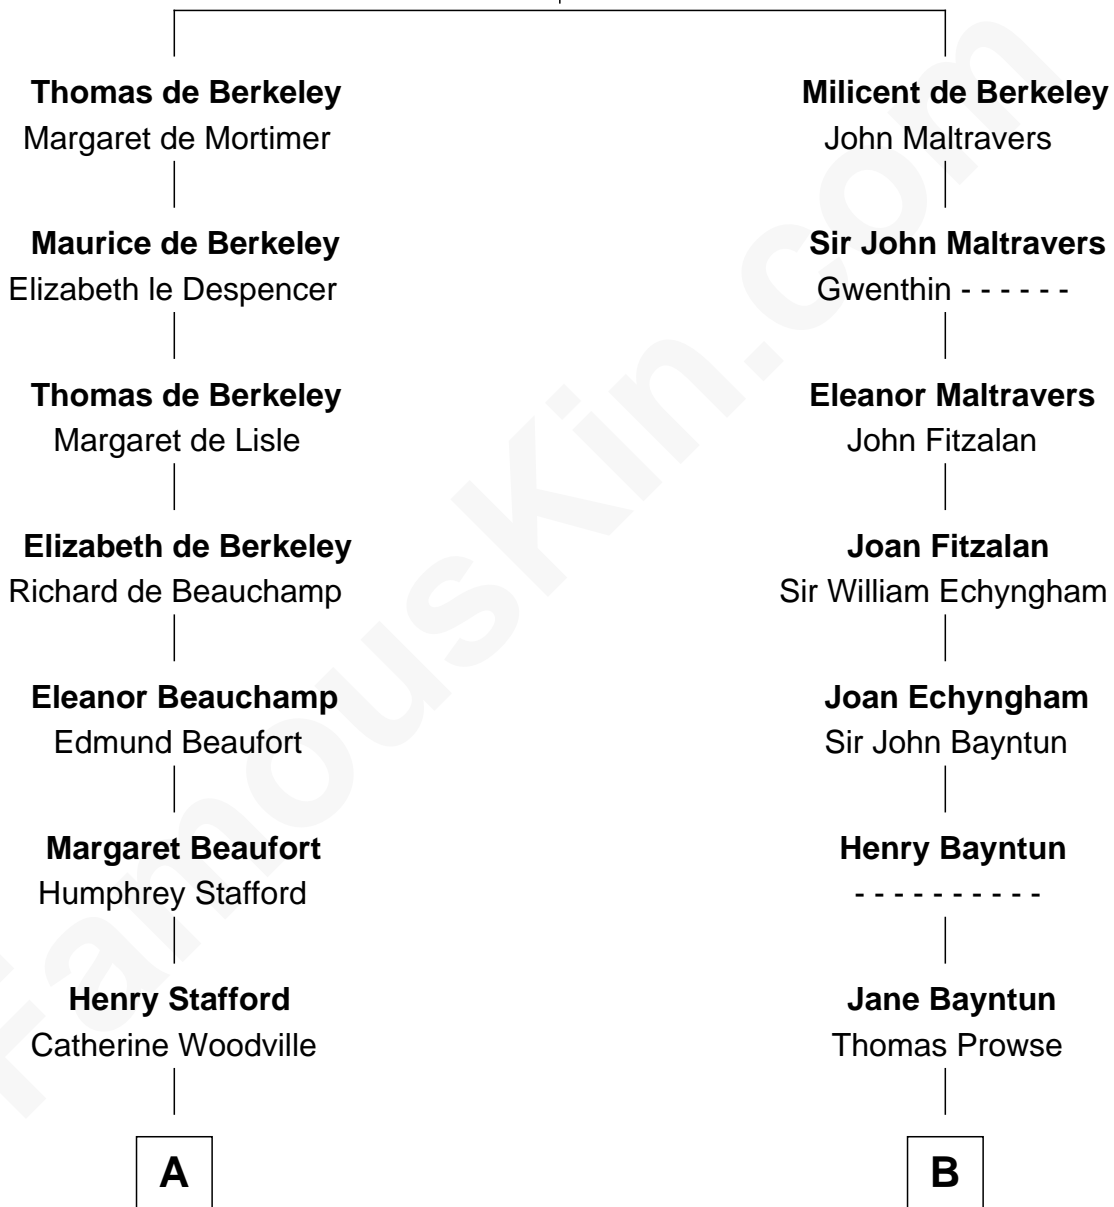

## Relationship Chart of Lewis Carroll

*Author of Alice in Wonderland*

18th cousin 2 times removed of

**Pete Seeger**

*American Folk Singer*

**Sir Maurice de Berkeley**

Eve la Zouche

**C**

**Frances Jane Lutwidge**

Rev. Charles Dodgson

**Lewis Carroll**

*Author of Alice in Wonderland*

**D**

**Elsie Thwing Simmons**

Albert Adams

**Elsie Simmons Adams**

Charles Louis Seeger

**Charles Louis Seeger**

Constance de Clyver Edson

**Pete Seeger**

*American Folk Singer*

FamousKin.com