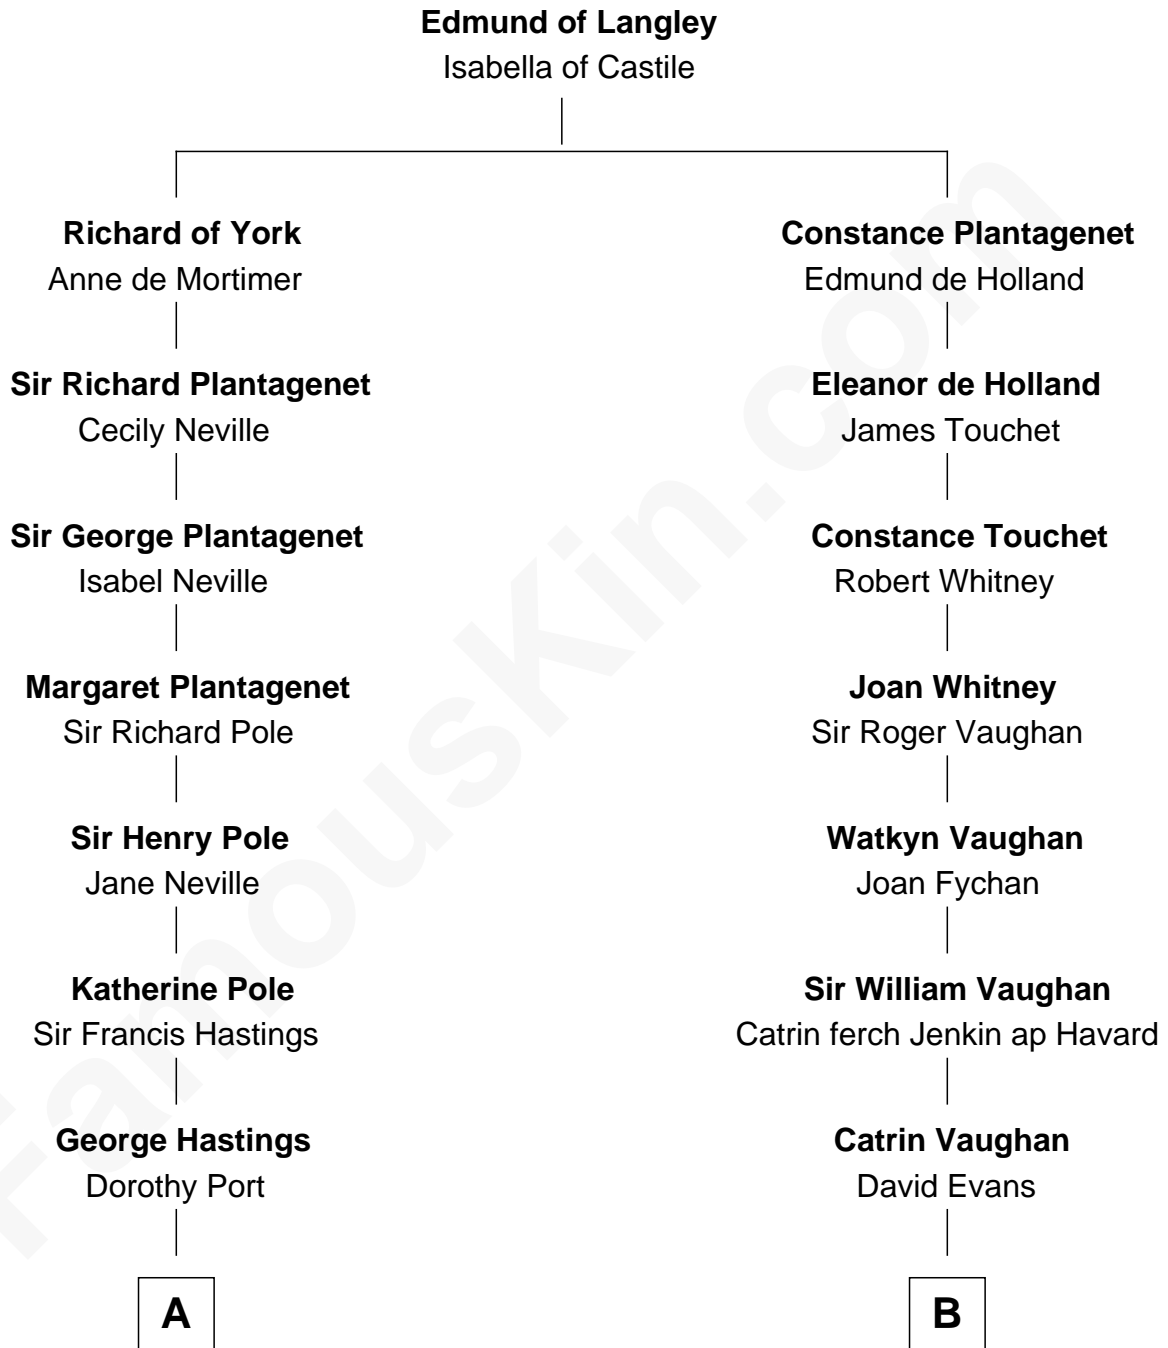

## Relationship Chart of

### Lewis Carroll

*Author of Alice in Wonderland*

15th cousin 5 times removed of

### Sally Ride

*1st American Woman in Space*

**C**

**Charles Everroad Richardson**

Blanche Gibson

**Jennie Mae Richardson**

Thomas Vernam Ride

**Dale Burdell Ride**

Carol Joyce Anderson

**Sally Ride**

*1st American Woman in Space*

FamousKin.com