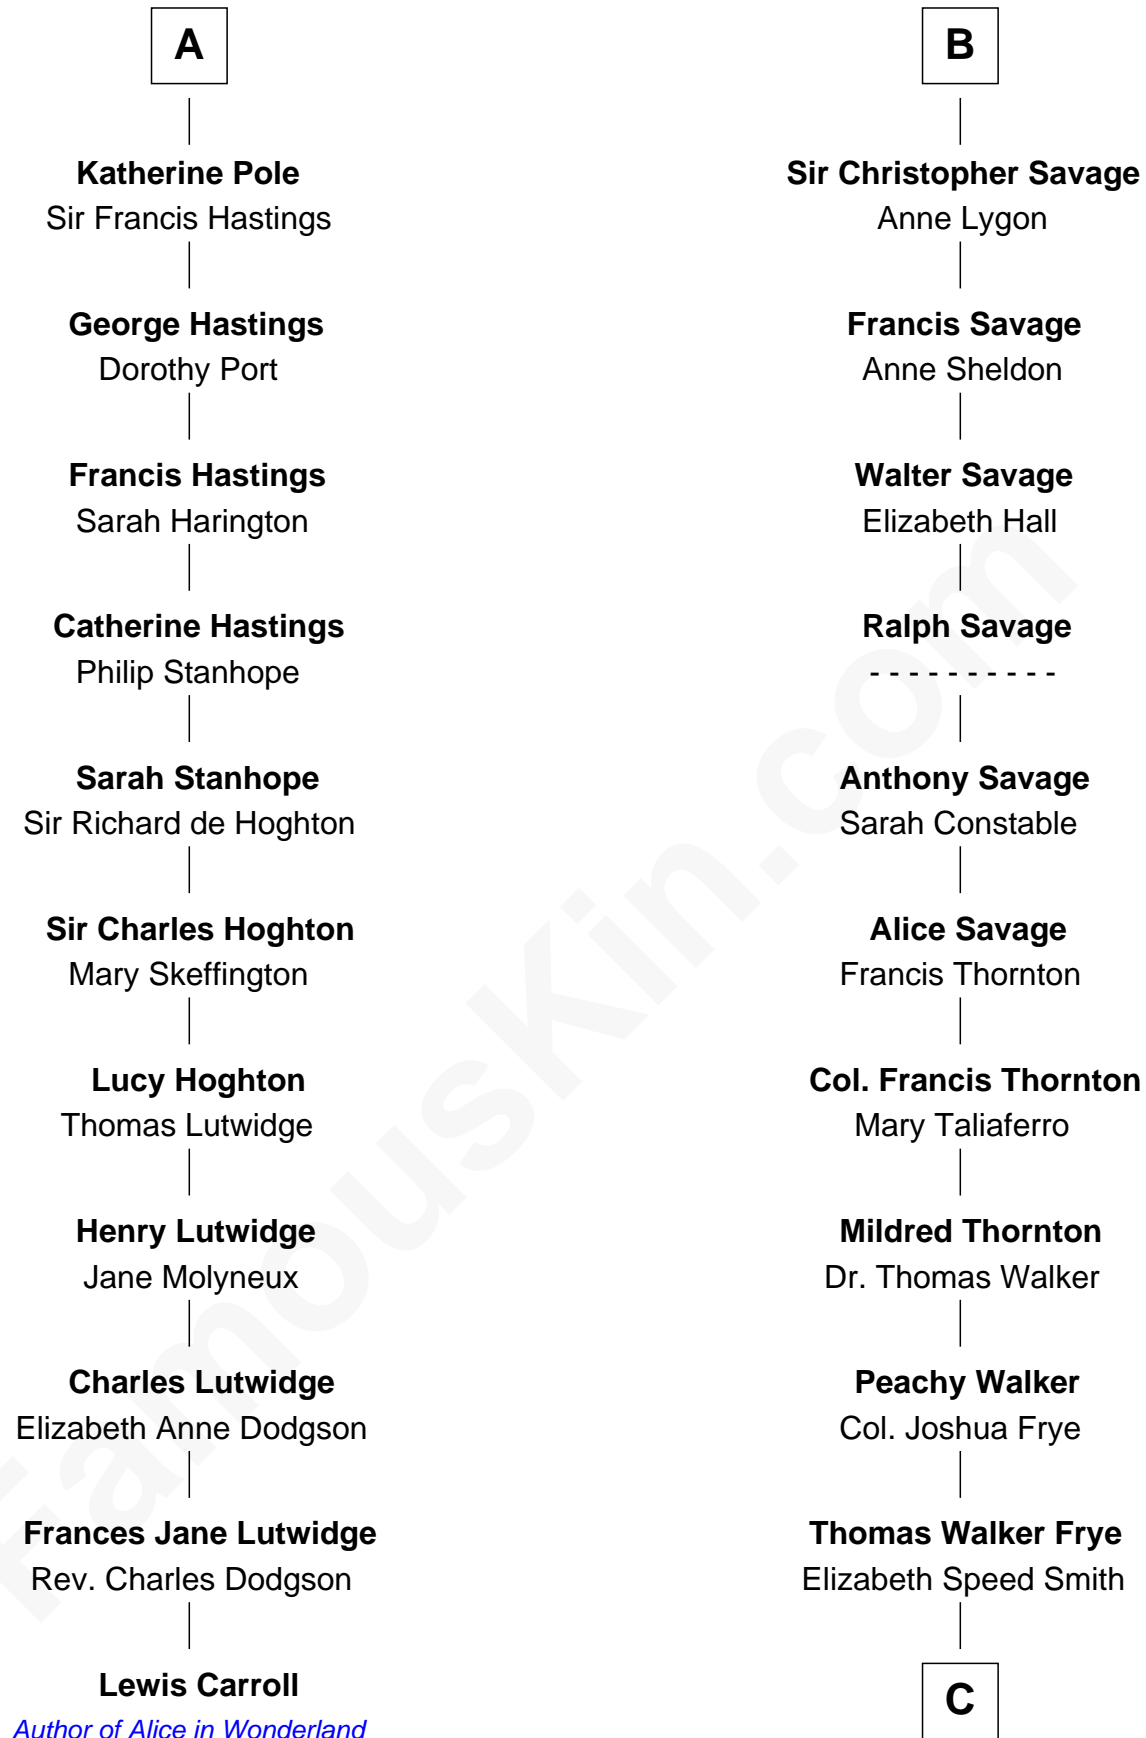

## Relationship Chart of Lewis Carroll

*Author of Alice in Wonderland*

17th cousin 4 times removed of

**Adlai Stevenson III**

*U.S. Senator from Illinois*

**C**

—  
**Mary Peachy Frye**  
Rev. Lewis Warner Green

—  
**Letitia Green**  
Adlai Ewing Stevenson

—  
**Lewis Green Stevenson**  
Helen Louise Davis

—  
**Adlai Ewing Stevenson**  
Ellen Borden

—  
**Adlai Stevenson III**  
*U.S. Senator from Illinois*

FamousKin.com