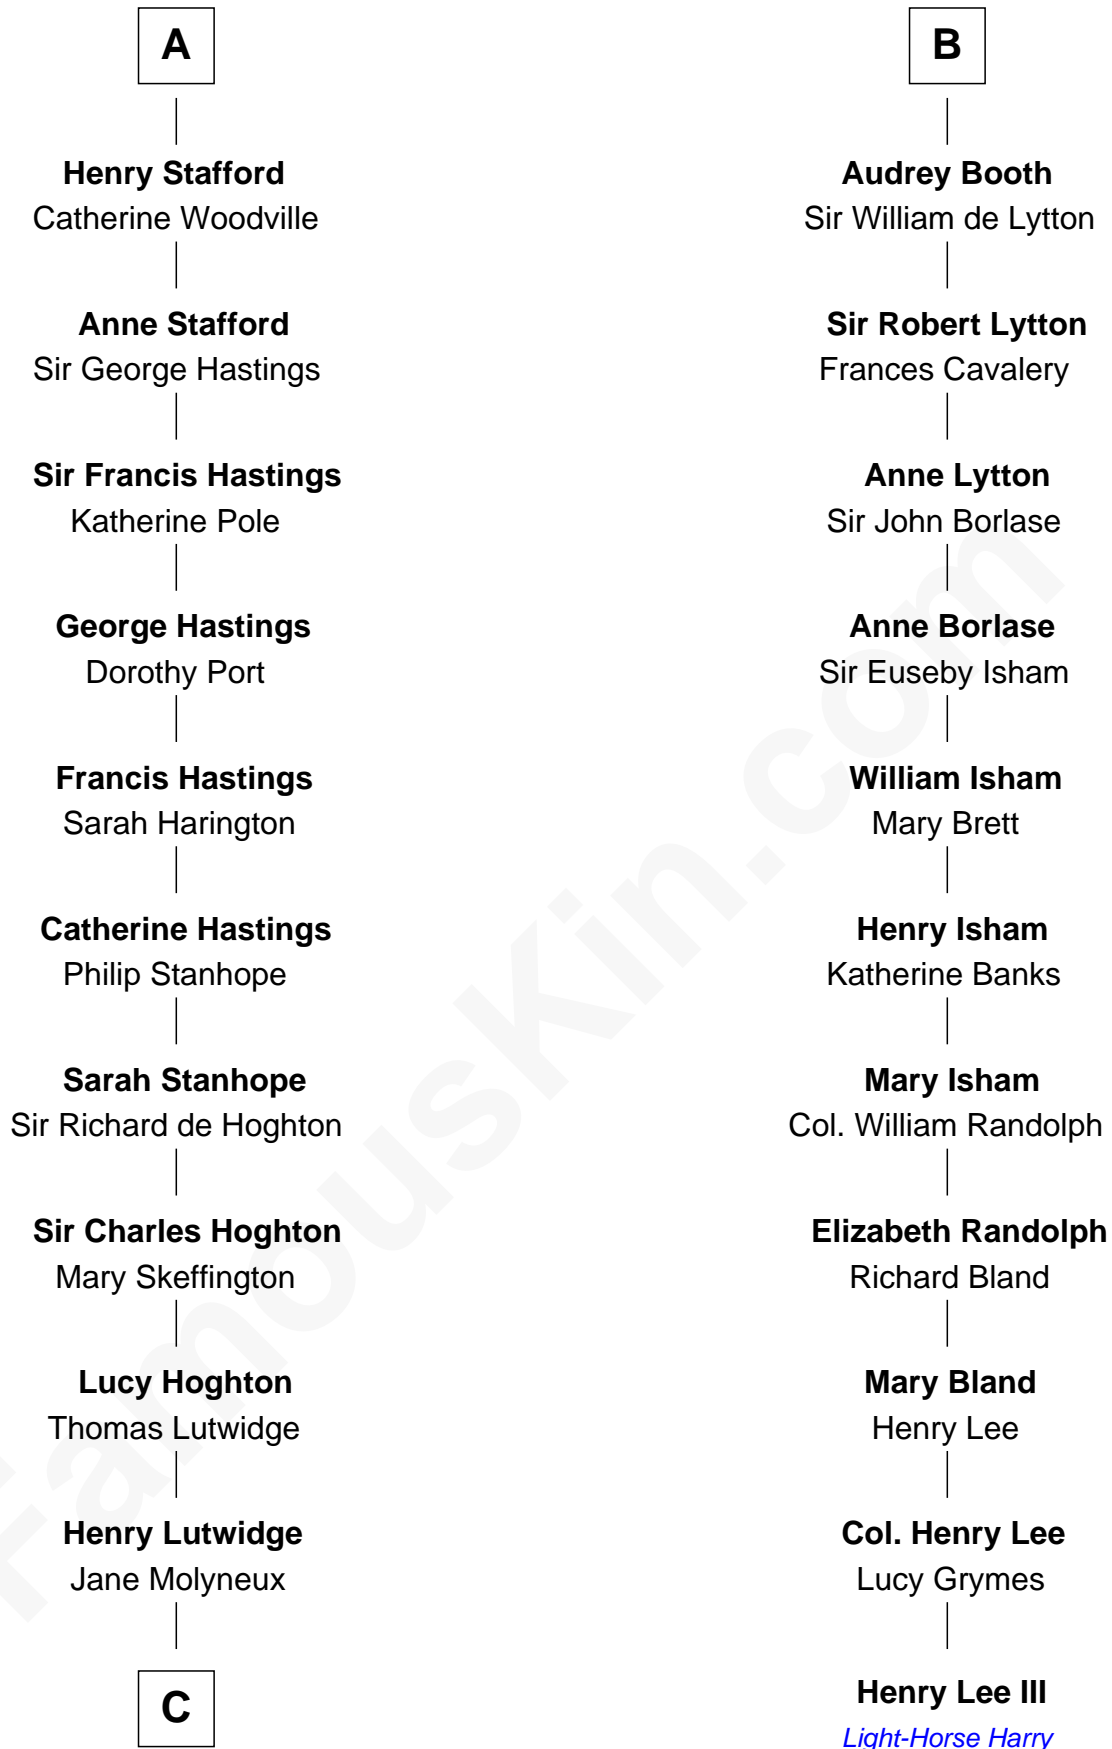

FamousKin.com

Relationship Chart of

Lewis Carroll

Author of Alice in Wonderland

17th cousin 2 times removed of

Henry Lee III

9th Governor of Virginia

Eudo la Zouche
Milicent de Cantilupe

Eve la Zouche
Sir Maurice de Berkeley

Thomas de Berkeley
Margaret de Mortimer

Maurice de Berkeley
Elizabeth le Despencer

Thomas de Berkeley
Margaret de Lisle

Elizabeth de Berkeley
Richard de Beauchamp

Eleanor Beauchamp
Edmund Beaufort

Margaret Beaufort
Humphrey Stafford

A

Sir William la Zouche
Maud Lovel

Milicent la Zouche
Sir William Deincourt

Margaret Deincourt
Sir Robert de Tibetot

Elizabeth de Tibetot
Sir Philip le Despencer

Margery Despencer
Sir Roger Wentworth

Margaret Wentworth
Sir William Hopton

Margaret Hopton
Sir Philip Booth

B

C

—
Charles Lutwidge
Elizabeth Anne Dodgson

—
Frances Jane Lutwidge
Rev. Charles Dodgson

—
Lewis Carroll
Author of Alice in Wonderland