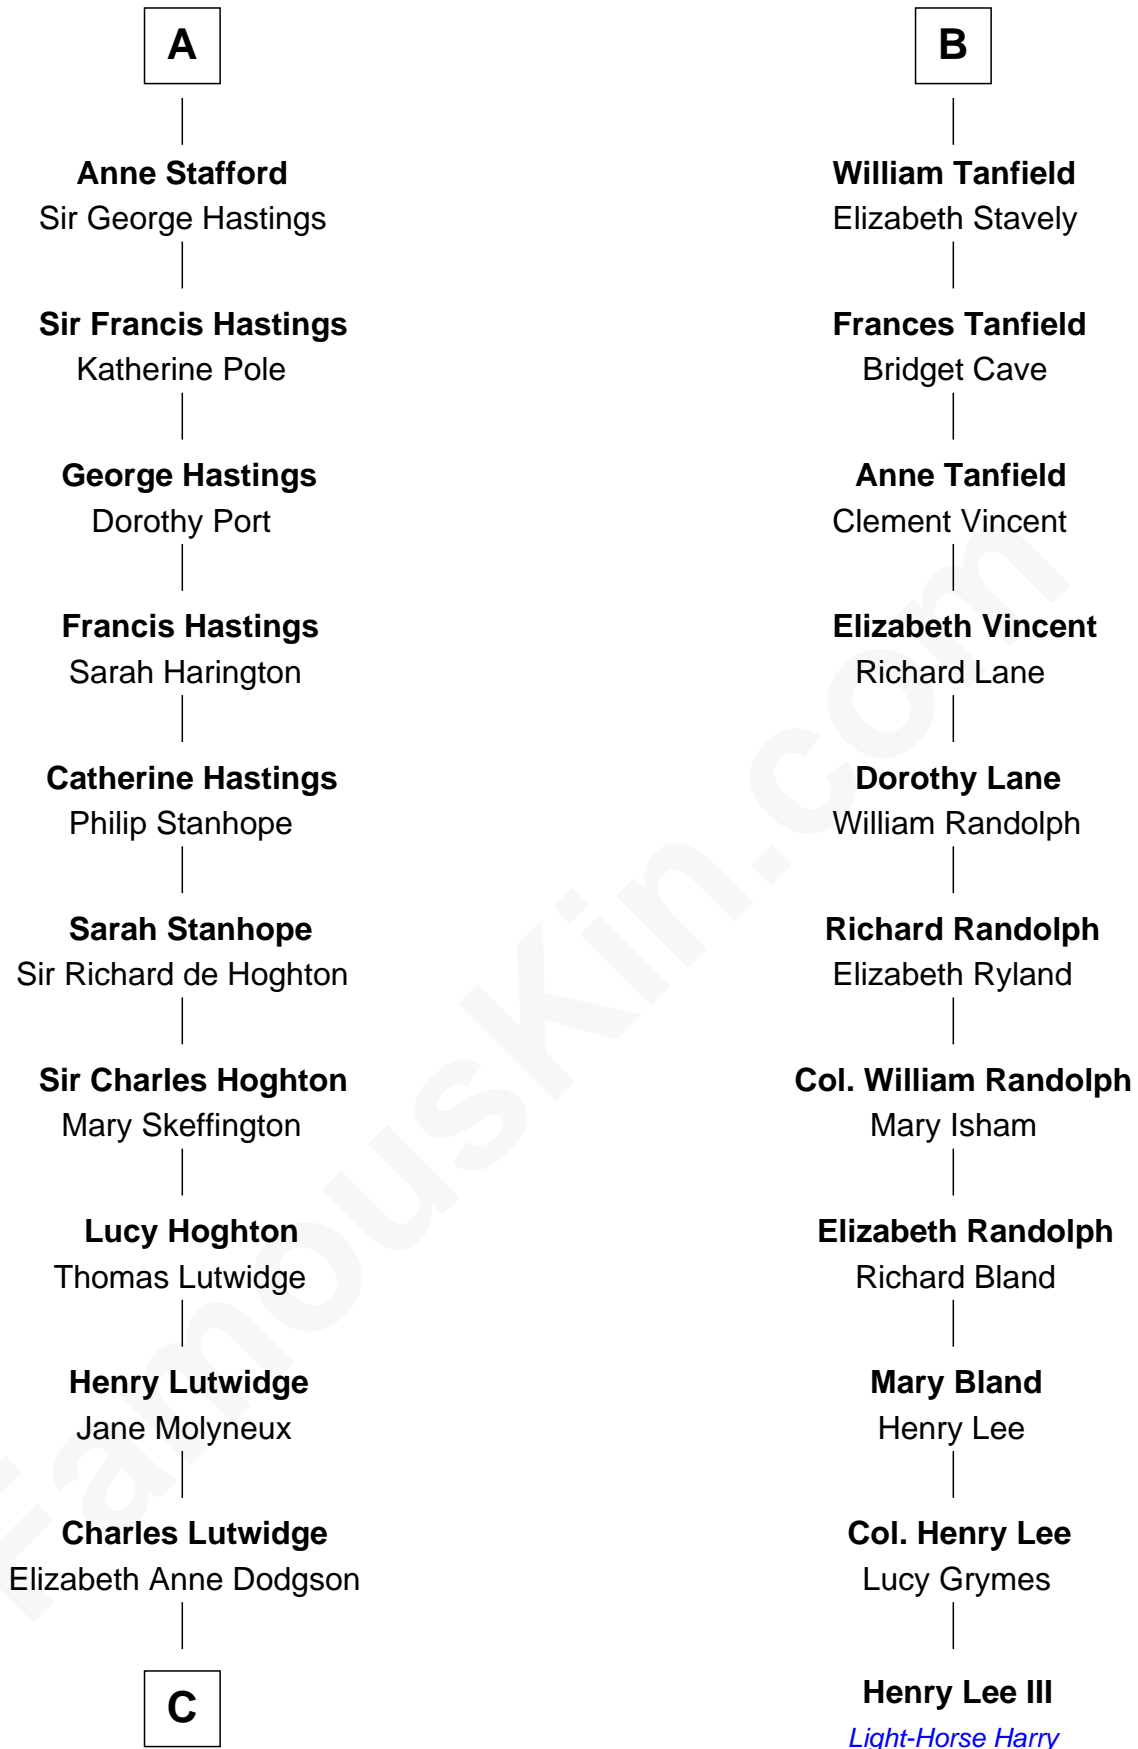

## Relationship Chart of

### Lewis Carroll

*Author of Alice in Wonderland*

17th cousin 1 time removed of

### Henry Lee III

*9th Governor of Virginia*

**C**

—  
**Frances Jane Lutwidge**

Rev. Charles Dodgson

—  
**Lewis Carroll**

*Author of Alice in Wonderland*

FamousKin.com