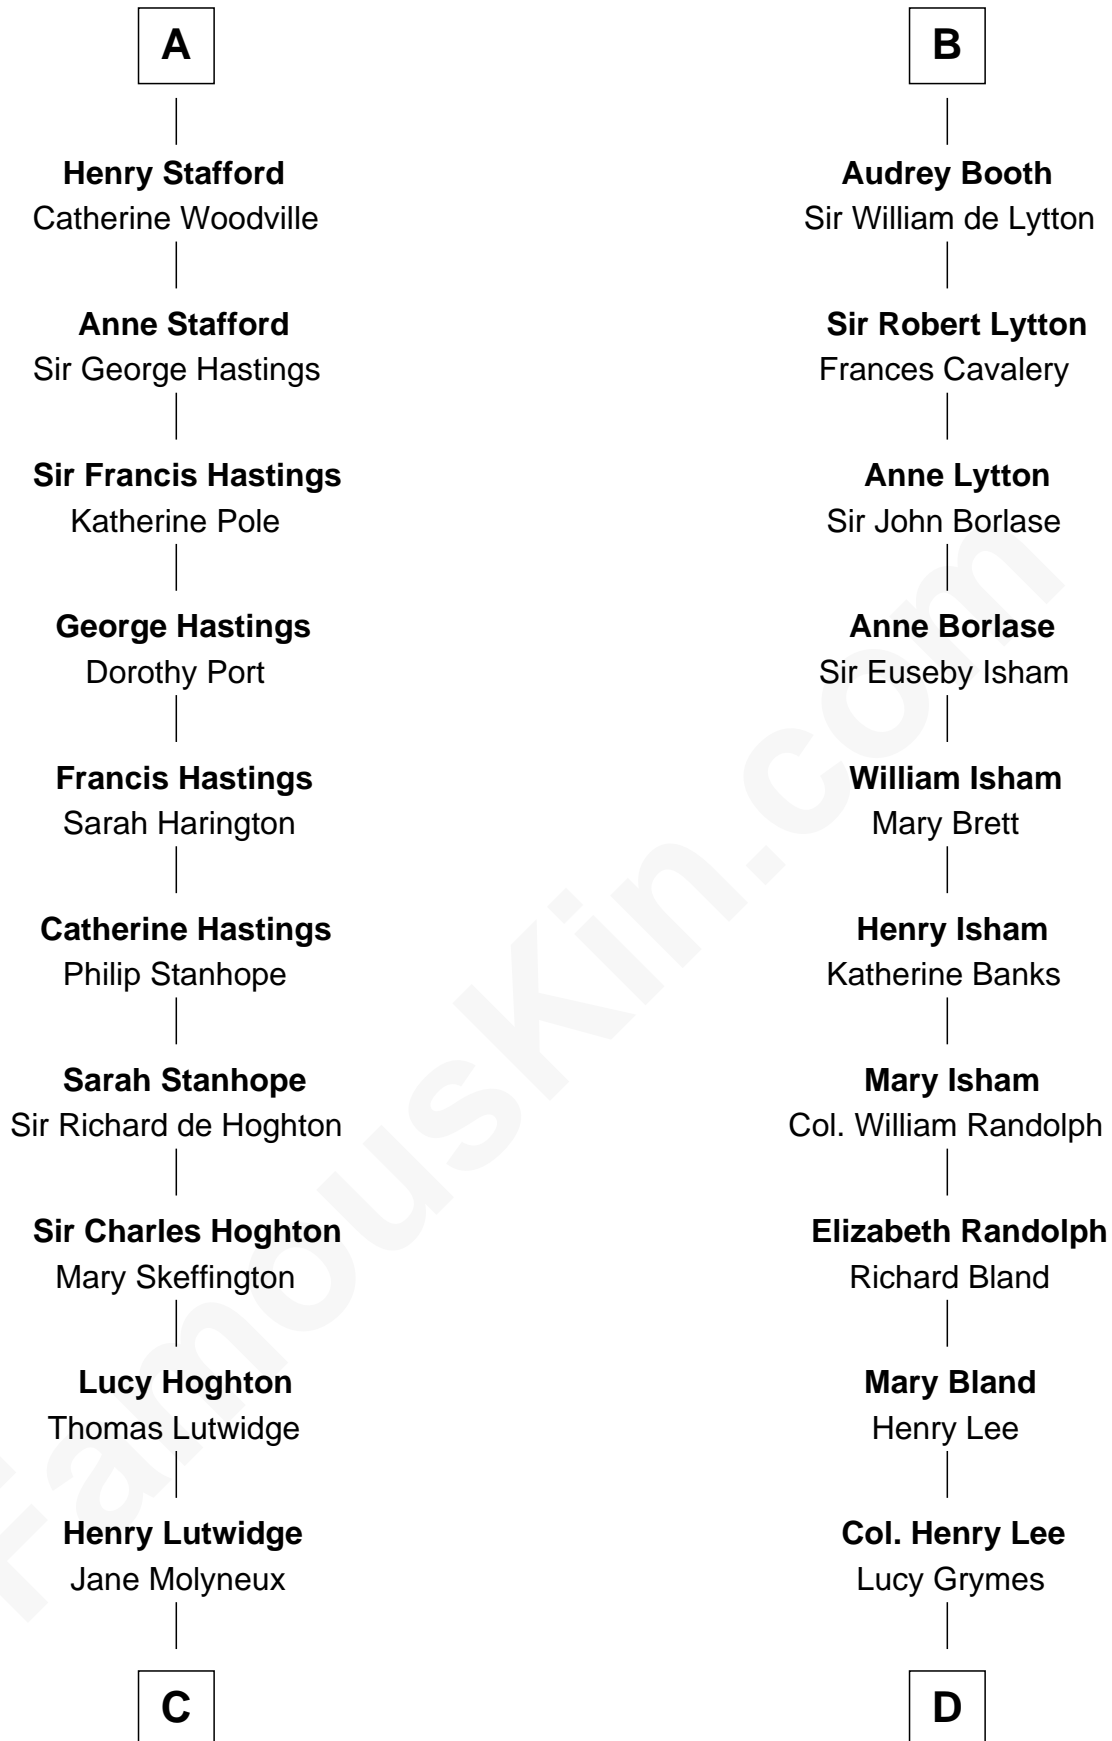

FamousKin.com

Relationship Chart of

Lewis Carroll

Author of Alice in Wonderland

18th cousin 1 time removed of

General Robert E. Lee

Confederate Army - U.S. Civil War

C

Charles Lutwidge
Elizabeth Anne Dodgson

Frances Jane Lutwidge
Rev. Charles Dodgson

Lewis Carroll
Author of Alice in Wonderland

D

Maj. Gen. Henry Lee
Anne Hill Carter

General Robert E. Lee
Confederate Army - U.S. Civil War