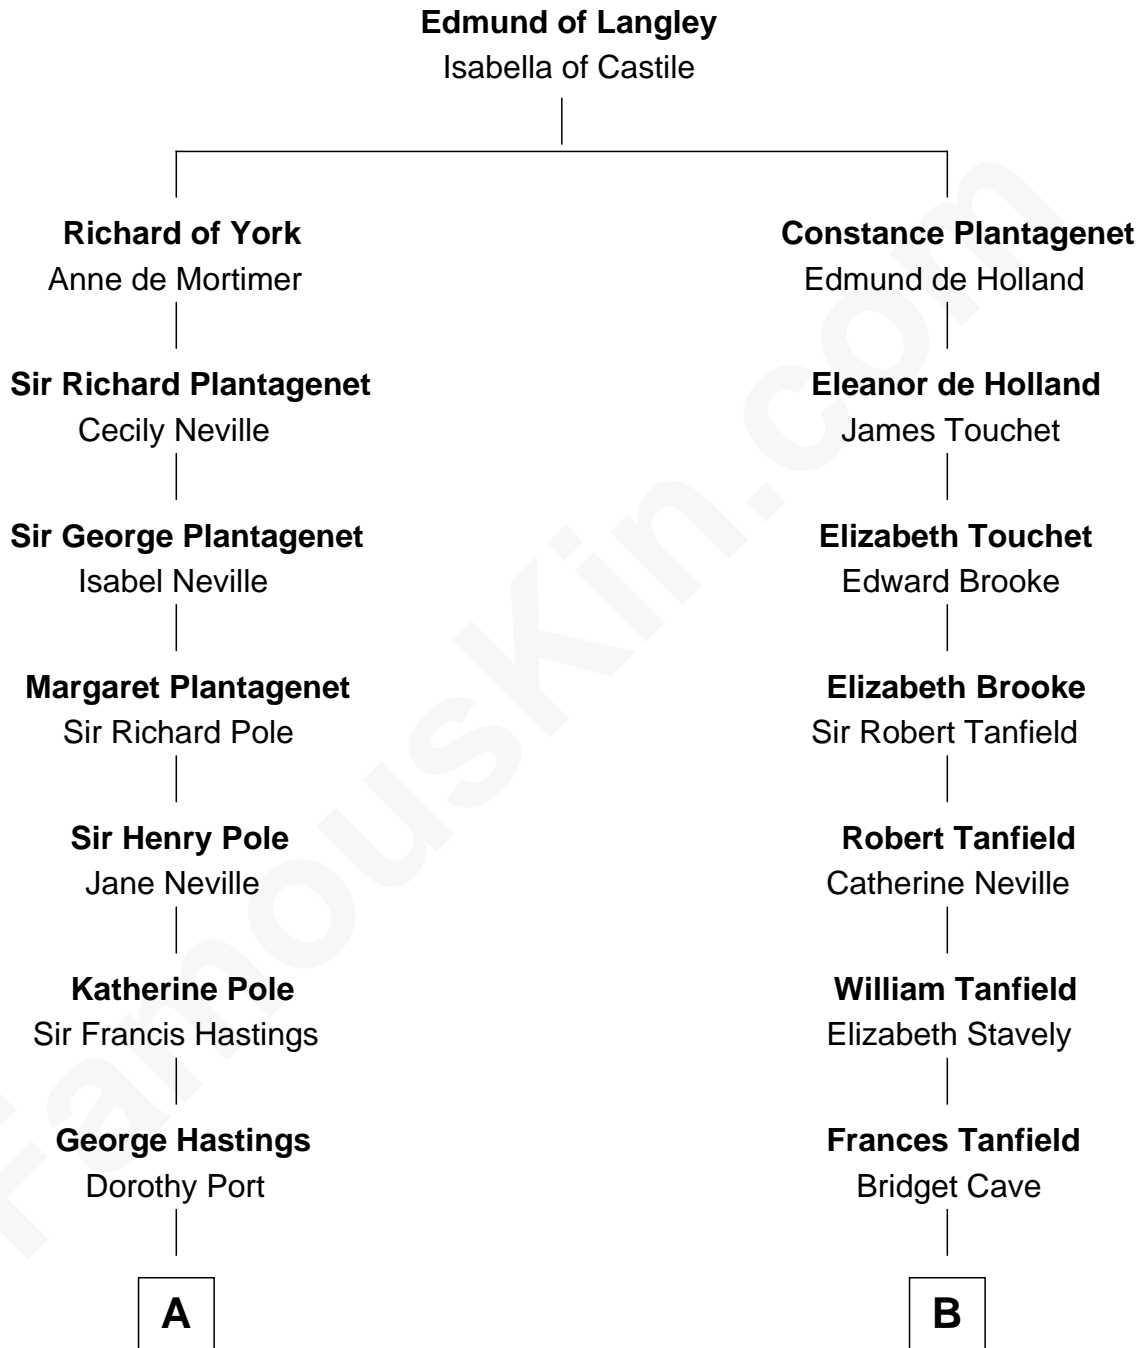

FamousKin.com

Relationship Chart of

Lewis Carroll

Author of Alice in Wonderland

15th cousin 1 time removed of

General Robert E. Lee

Confederate Army - U.S. Civil War

A

Francis Hastings

Sarah Harington

Catherine Hastings

Philip Stanhope

Sarah Stanhope

Sir Richard de Hoghton

Sir Charles Hoghton

Mary Skeffington