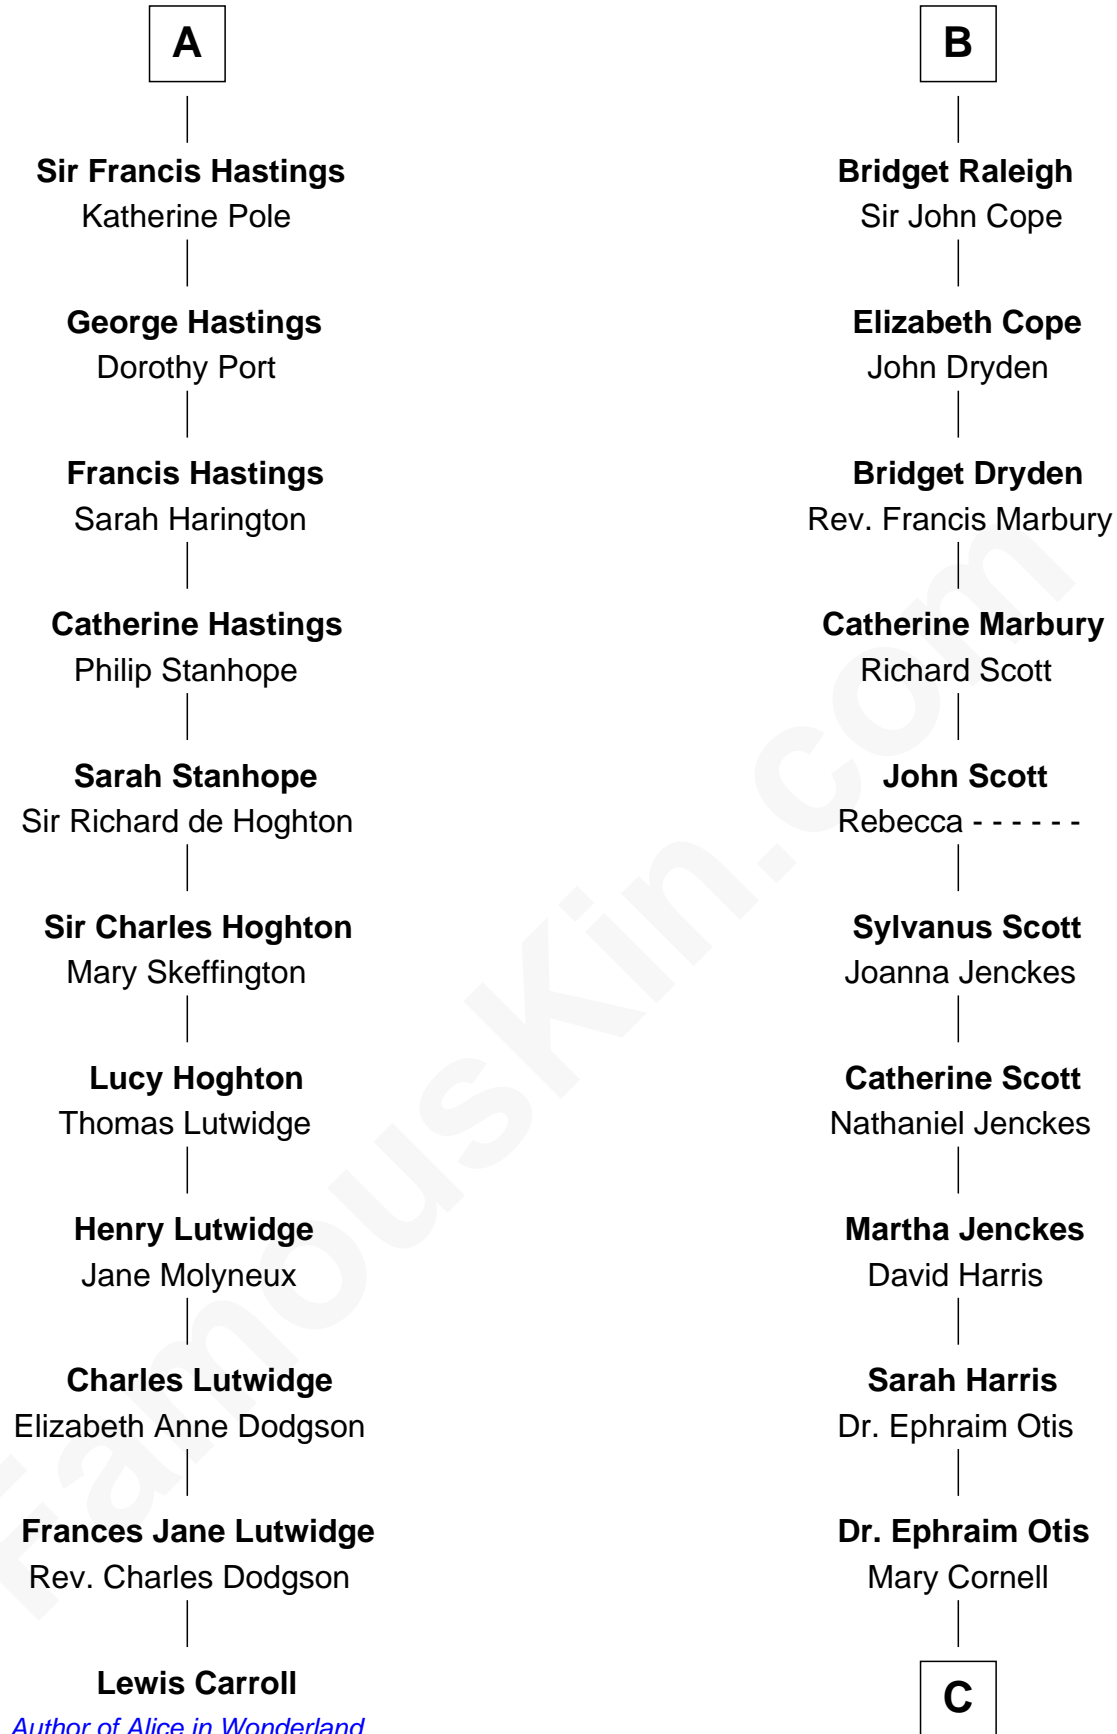

FamousKin.com

Relationship Chart of

Lewis Carroll

Author of Alice in Wonderland

17th cousin 3 times removed of

Amelia Earhart

Aviation Pioneer

Edmund Fitzalan

Alice de Warenne

C

Isaac Otis

Caroline Abigail Curtis

Alfred Gideon Otis

Amelia Josephine Harres

Amelia Otis

Edwin Stanton Earhart