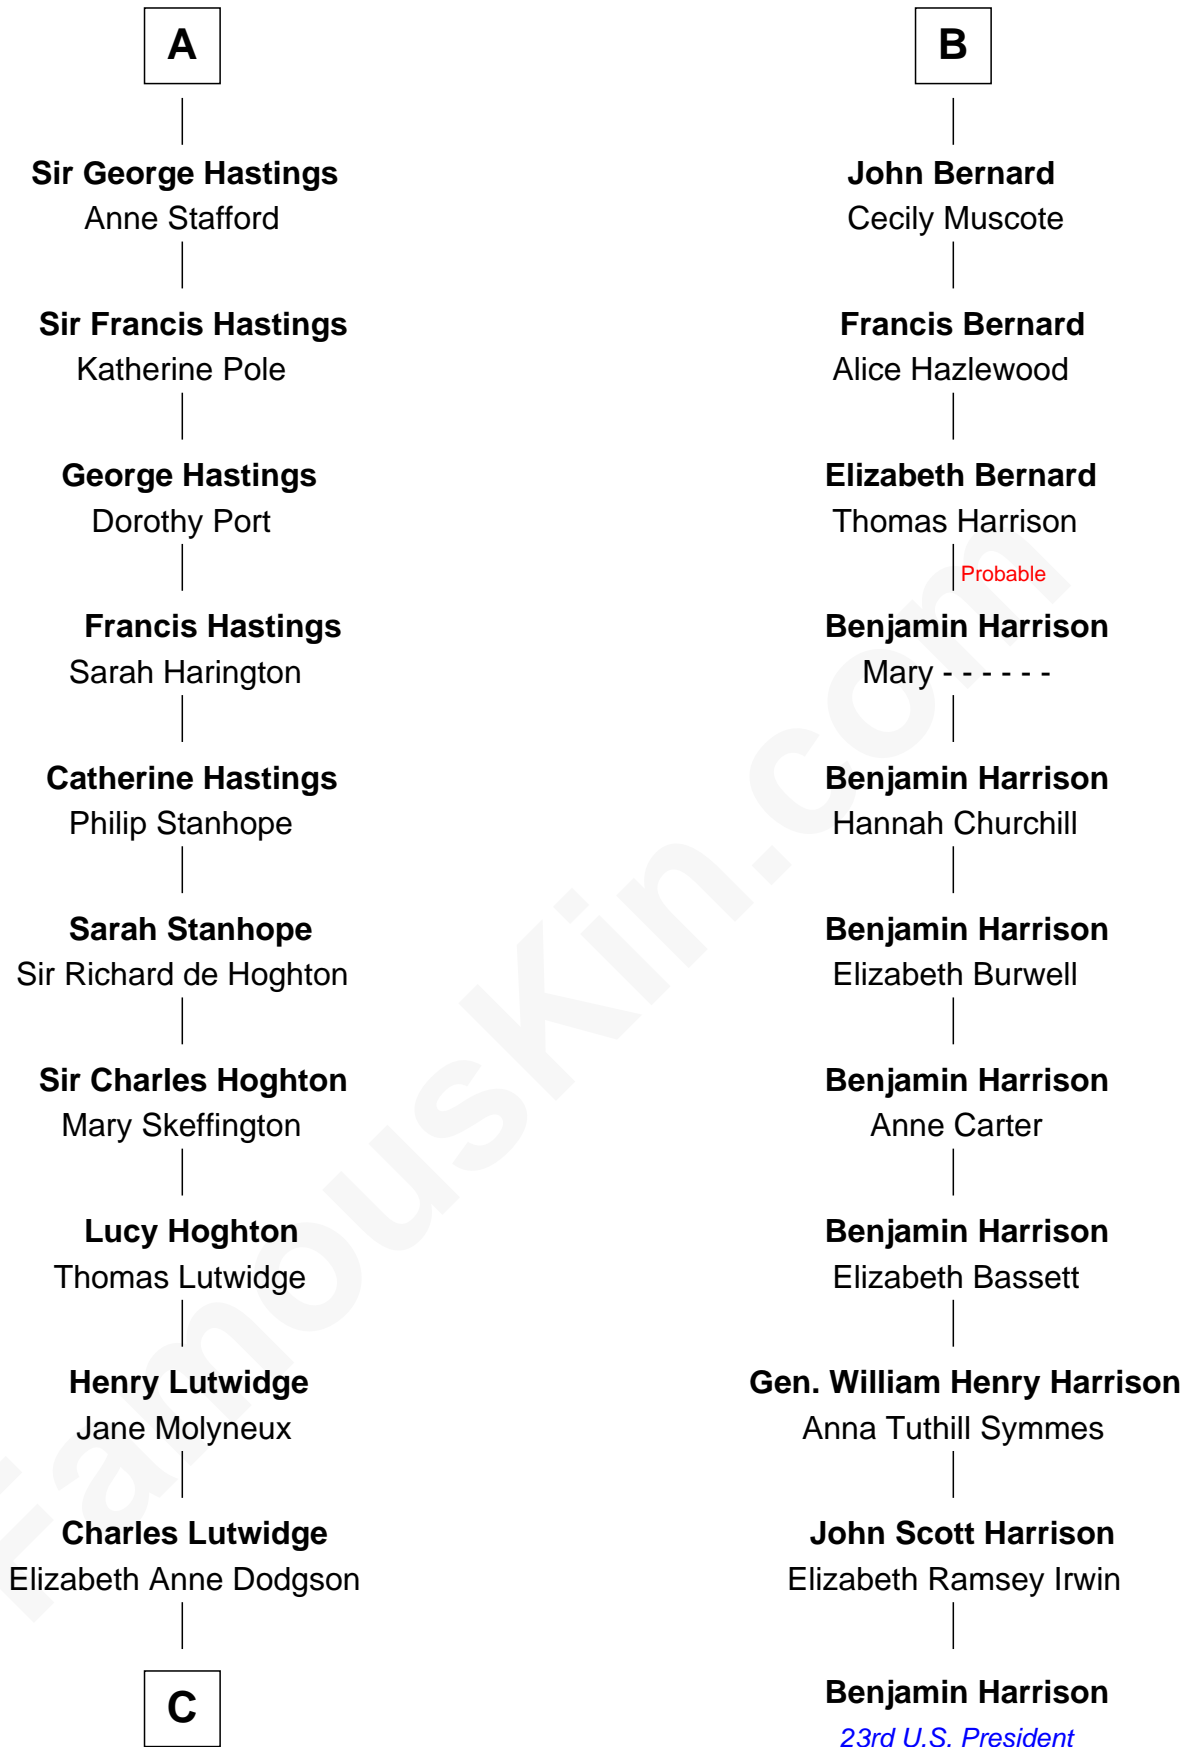

FamousKin.com

Relationship Chart of

Lewis Carroll

Author of Alice in Wonderland

17th cousin 1 time removed of

Benjamin Harrison

23rd U.S. President

Bartholomew de Badlesmere

Sir Henry Percy

Sir Henry Percy

Eleanor Neville

Anne Percy

Sir Thomas Hungerford

Mary Hungerford

Sir Edward Hastings

A

Margery de Badlesmere

Sir William de Ros

Maud de Roos

John de Welles

Margery de Welles

Stephen le Scrope

John le Scrope

Elizabeth Chaworth

Elizabeth le Scrope

Sir Henry le Scrope

Margaret Scrope

John Bernard

John Bernard

Margaret Daundelyn

B

C