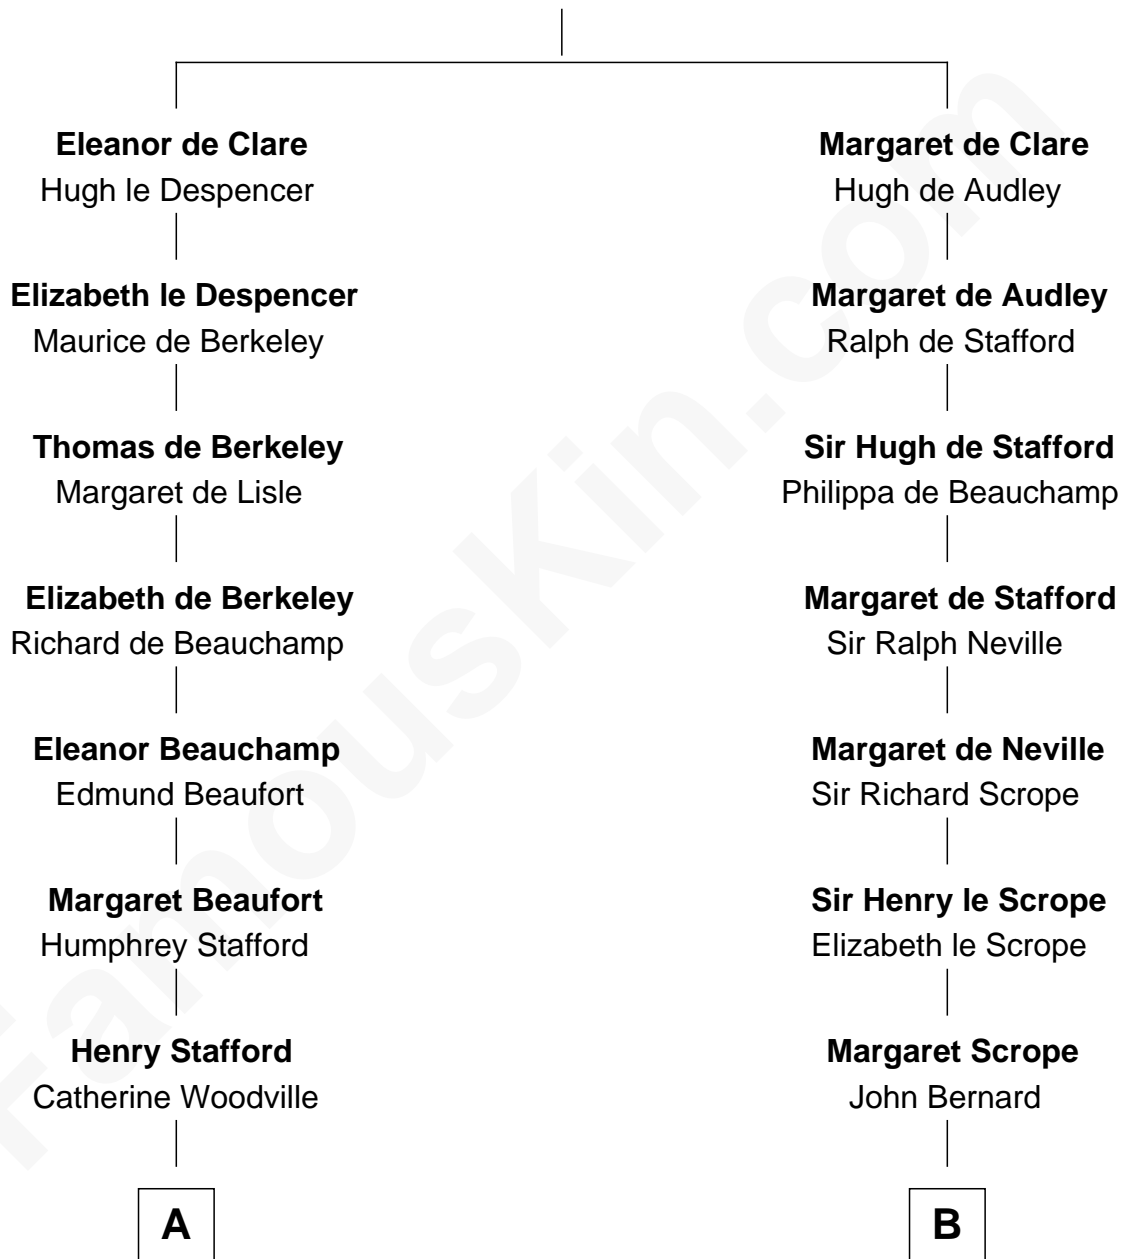

FamousKin.com Relationship Chart of

Lewis Carroll

Author of Alice in Wonderland

18th cousin of

Benjamin Harrison

23rd U.S. President

Sir Gilbert de Clare

Joan of Acre

C

Frances Jane Lutwidge

Rev. Charles Dodgson

Lewis Carroll

Author of Alice in Wonderland

D

John Scott Harrison

Elizabeth Ramsey Irwin

Benjamin Harrison

23rd U.S. President

FamousKin.com