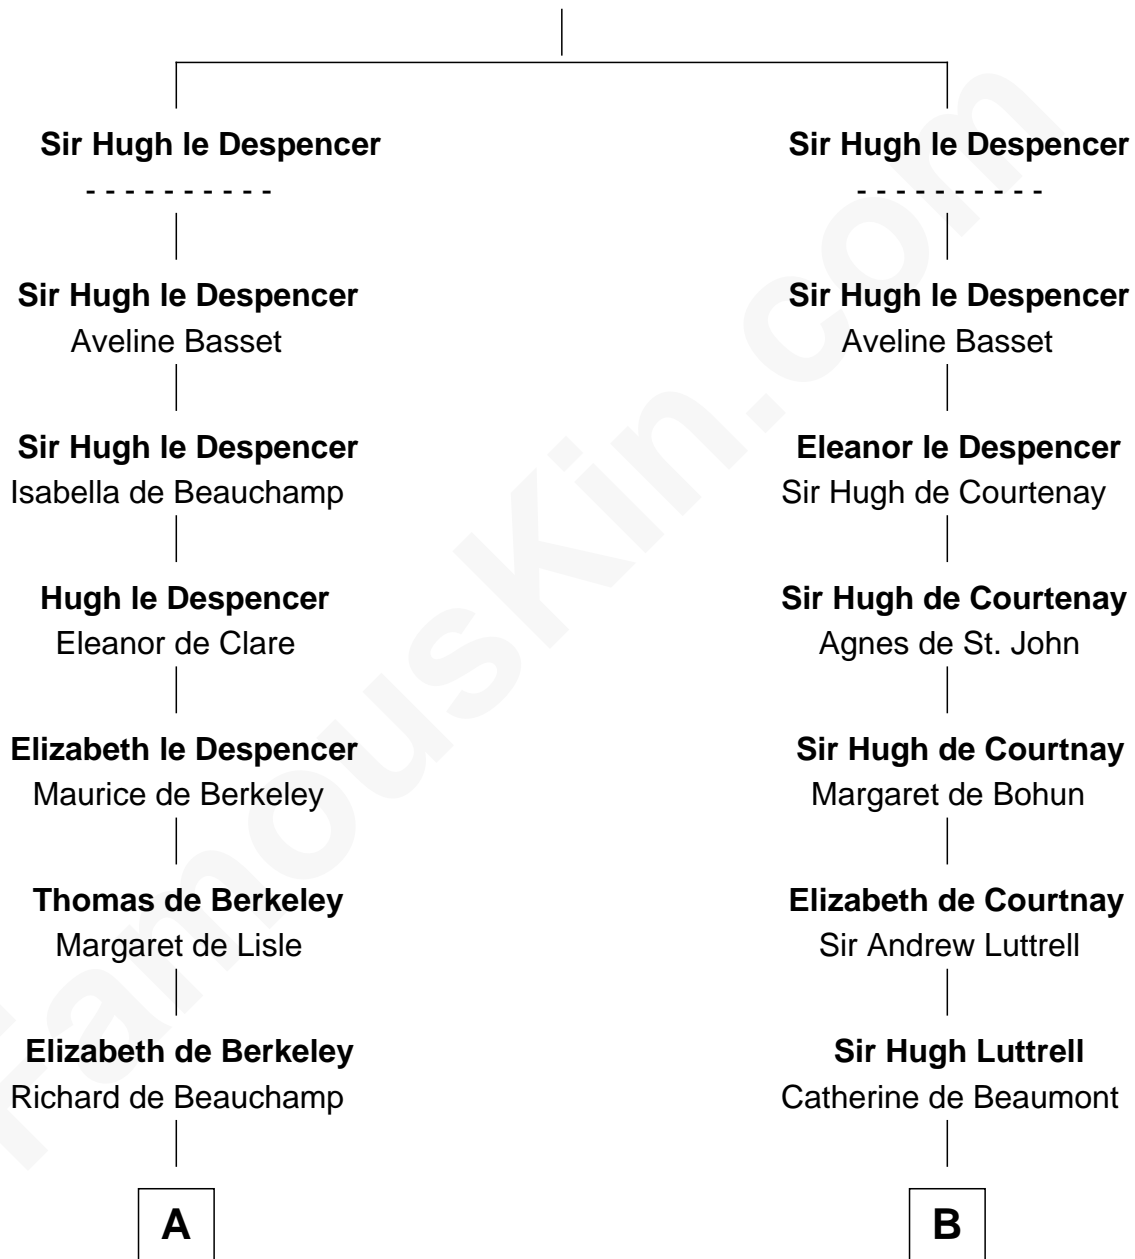

## Relationship Chart of

### Lewis Carroll

*Author of Alice in Wonderland*

20th cousin 1 time removed of

**Benjamin Harrison**  
*23rd U.S. President*

Thomas le Despencer

**C**

**Lucy Hoghton**  
Thomas Lutwidge

**Henry Lutwidge**  
Jane Molyneux

**Charles Lutwidge**  
Elizabeth Anne Dodgson

**Frances Jane Lutwidge**  
Rev. Charles Dodgson

**Lewis Carroll**  
*Author of Alice in Wonderland*

**D**

**Benjamin Harrison**  
Elizabeth Bassett

**Gen. William Henry Harrison**  
Anna Tuthill Symmes