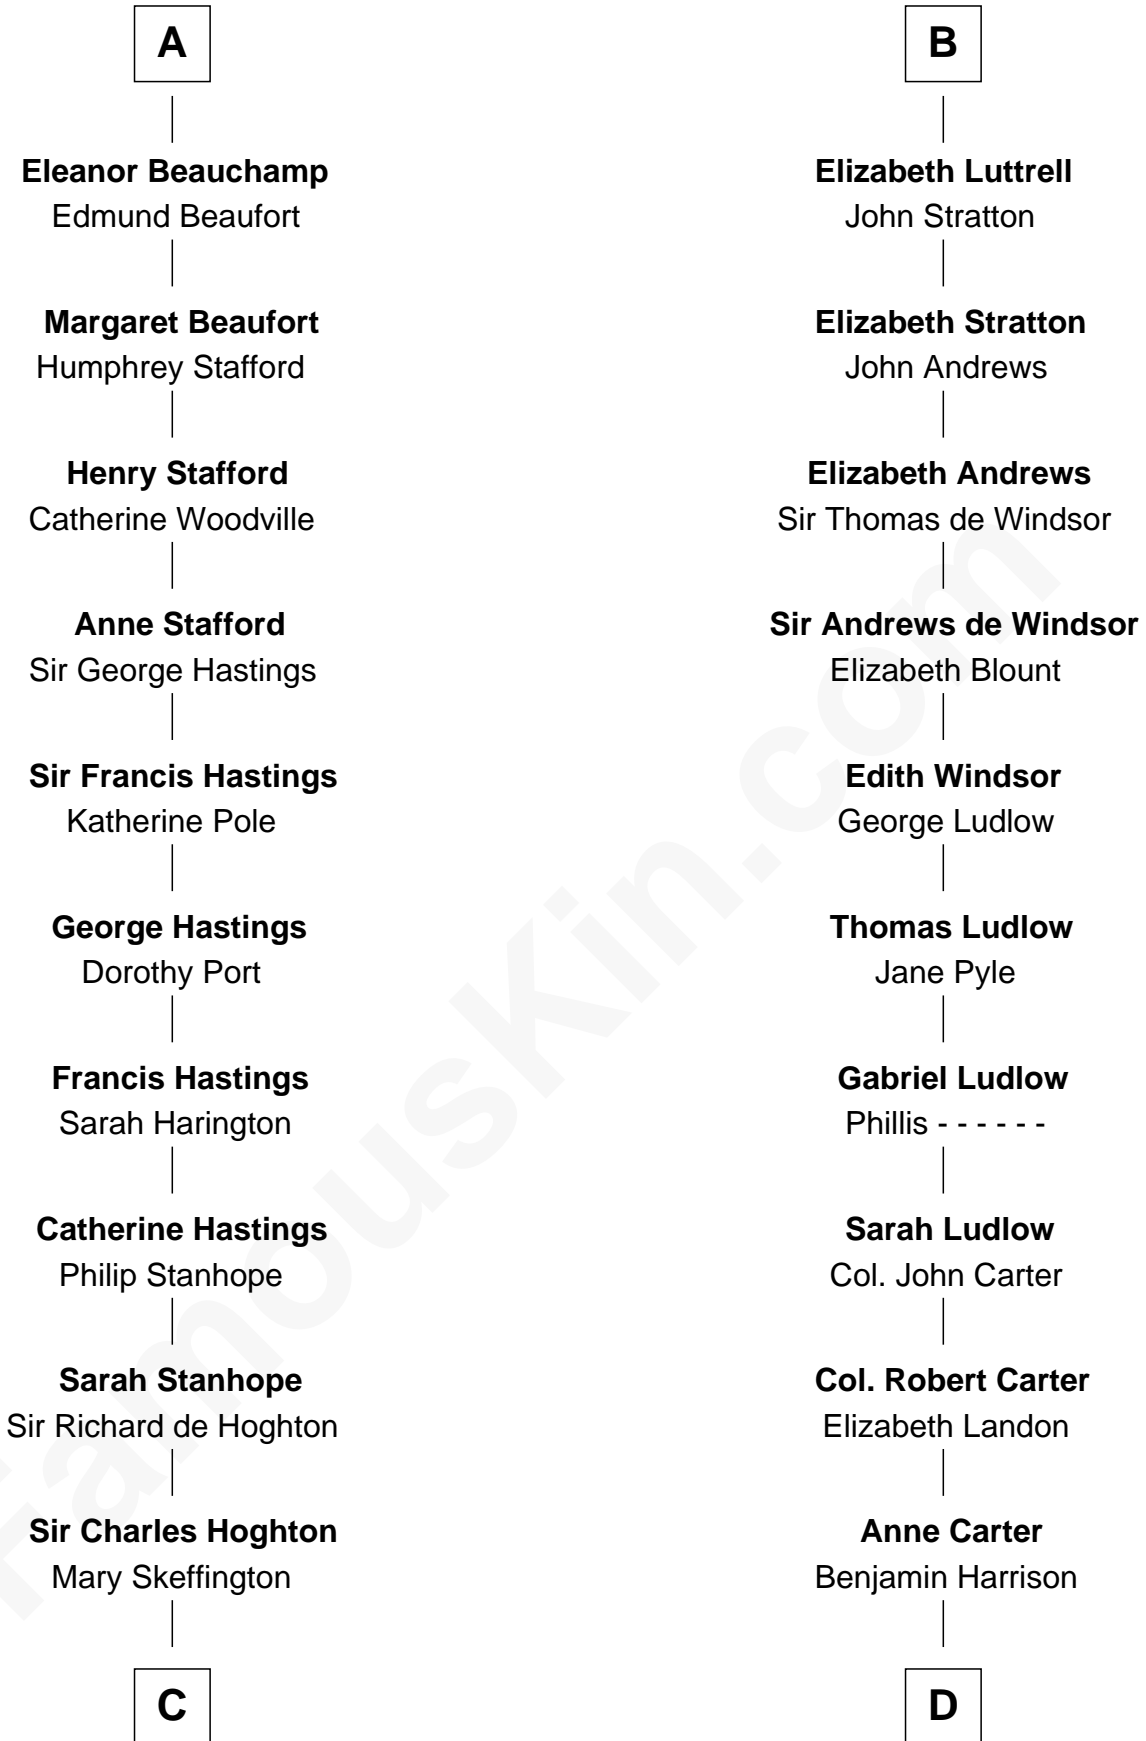

## Relationship Chart of

### Lewis Carroll

*Author of Alice in Wonderland*

20th cousin 1 time removed of

**Benjamin Harrison**  
*23rd U.S. President*

Thomas le Despencer

**C**

**Lucy Hoghton**  
Thomas Lutwidge

**Henry Lutwidge**  
Jane Molyneux

**Charles Lutwidge**  
Elizabeth Anne Dodgson

**Frances Jane Lutwidge**  
Rev. Charles Dodgson

**Lewis Carroll**  
*Author of Alice in Wonderland*

**D**

**Benjamin Harrison**  
Elizabeth Bassett

**Gen. William Henry Harrison**  
Anna Tuthill Symmes

**John Scott Harrison**  
Elizabeth Ramsey Irwin

**Benjamin Harrison**  
*23rd U.S. President*