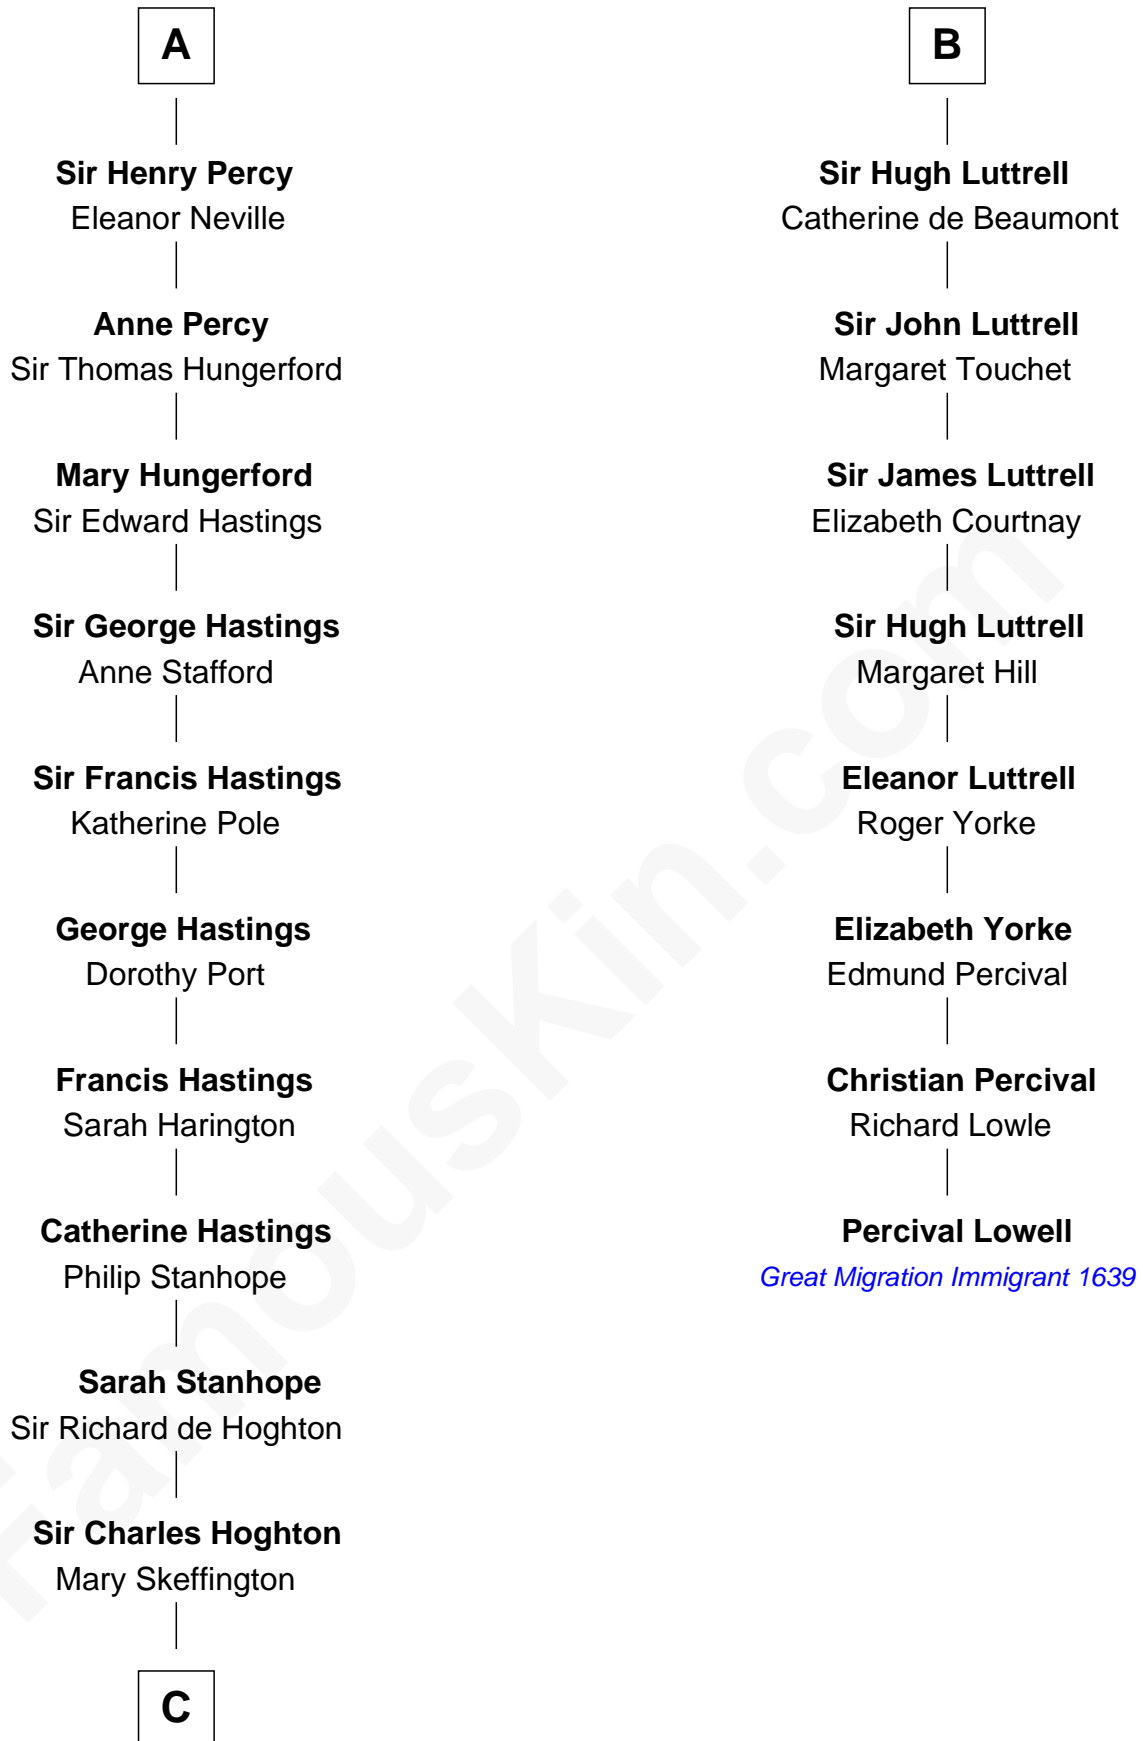

# FamousKin.com Relationship Chart of Lewis Carroll

*Author of Alice in Wonderland*

14th cousin 7 times removed of

**Percival Lowell**

*(c1570 - c1666) Great Migration Immigrant 1639*

**C**

—  
**Lucy Hoghton**  
Thomas Lutwidge

—  
**Henry Lutwidge**  
Jane Molyneux

—  
**Charles Lutwidge**  
Elizabeth Anne Dodgson

—  
**Frances Jane Lutwidge**  
Rev. Charles Dodgson

—  
**Lewis Carroll**  
*Author of Alice in Wonderland*

FamousKin.com