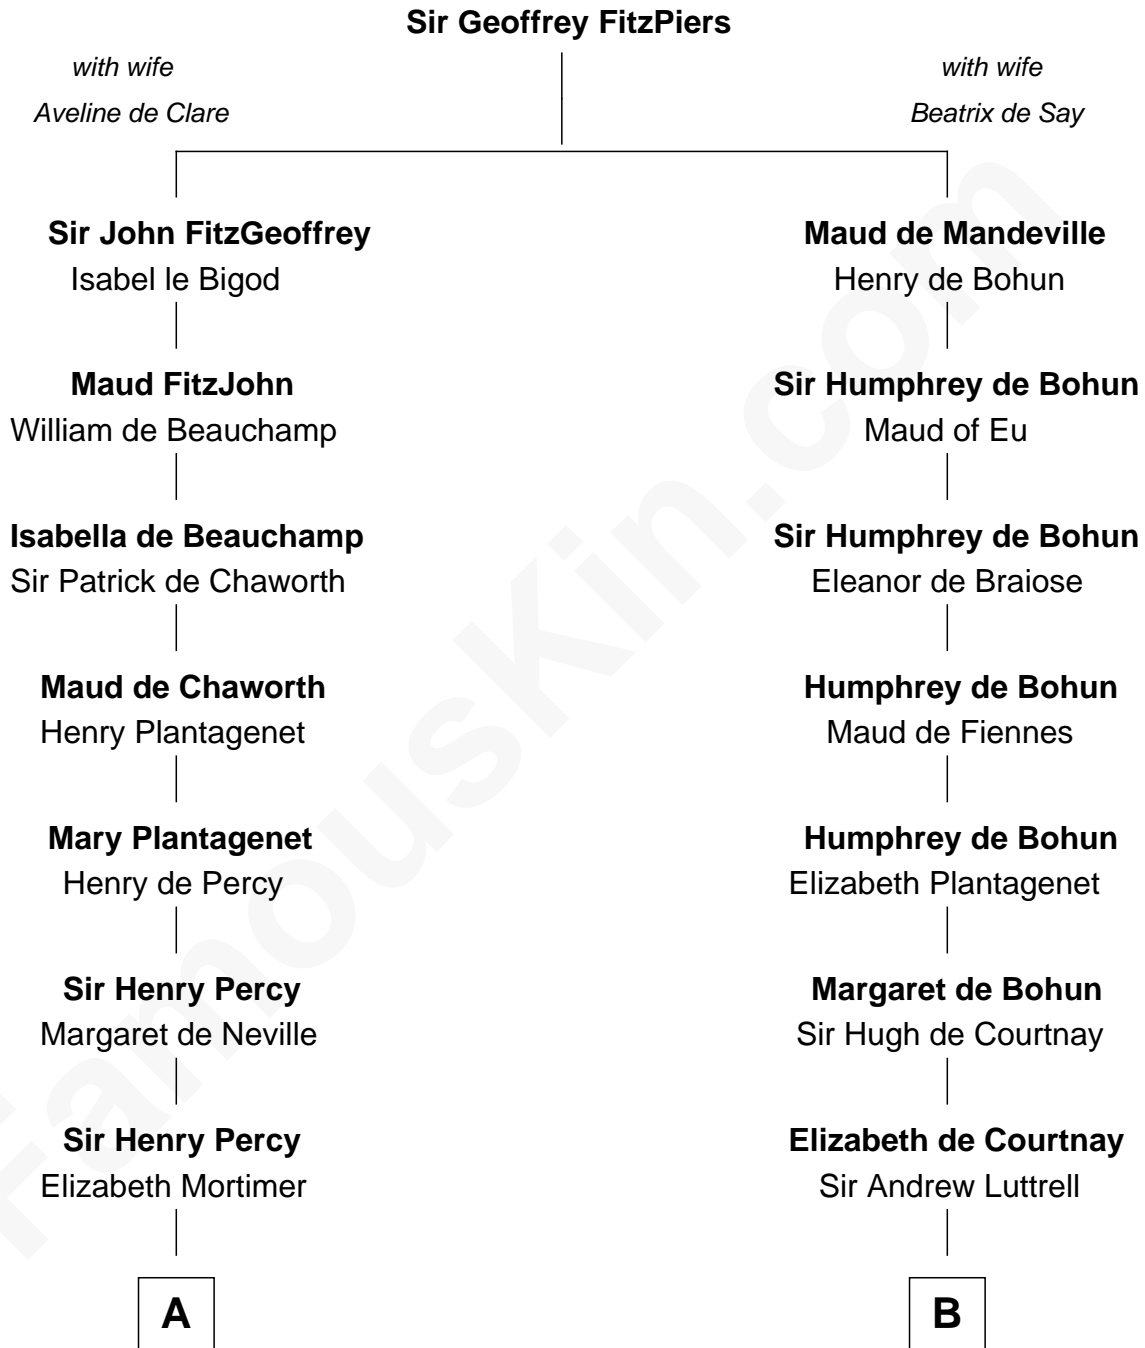

# FamousKin.com Relationship Chart of Lewis Carroll

*Author of Alice in Wonderland*

14th cousin 7 times removed of

**Percival Lowell**

*(c1570 - c1666) Great Migration Immigrant 1639*

**C**

—  
**Lucy Hoghton**  
Thomas Lutwidge

—  
**Henry Lutwidge**  
Jane Molyneux

—  
**Charles Lutwidge**  
Elizabeth Anne Dodgson

—  
**Frances Jane Lutwidge**  
Rev. Charles Dodgson

—  
**Lewis Carroll**  
*Author of Alice in Wonderland*

FamousKin.com