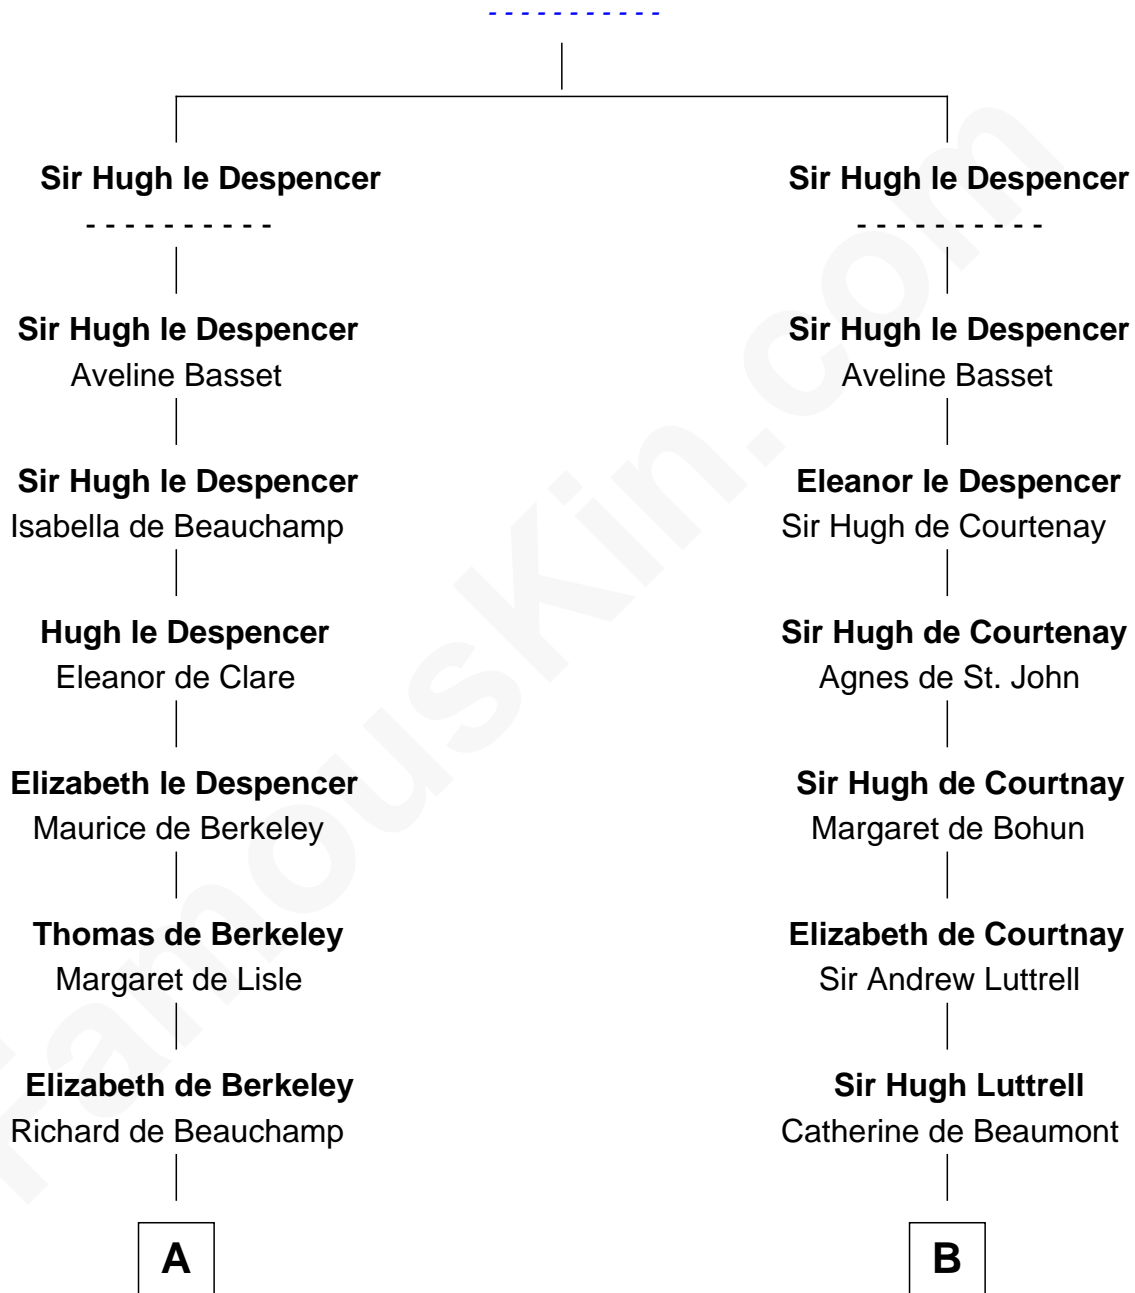

## Relationship Chart of

### Lewis Carroll

*Author of Alice in Wonderland*

13th cousin 8 times removed of

### Percival Lowell

*(c1570 - c1666) Great Migration Immigrant 1639*

**Thomas le Despencer**

**C**

—  
**Lucy Houghton**  
Thomas Lutwidge

—  
**Henry Lutwidge**  
Jane Molyneux

—  
**Charles Lutwidge**  
Elizabeth Anne Dodgson