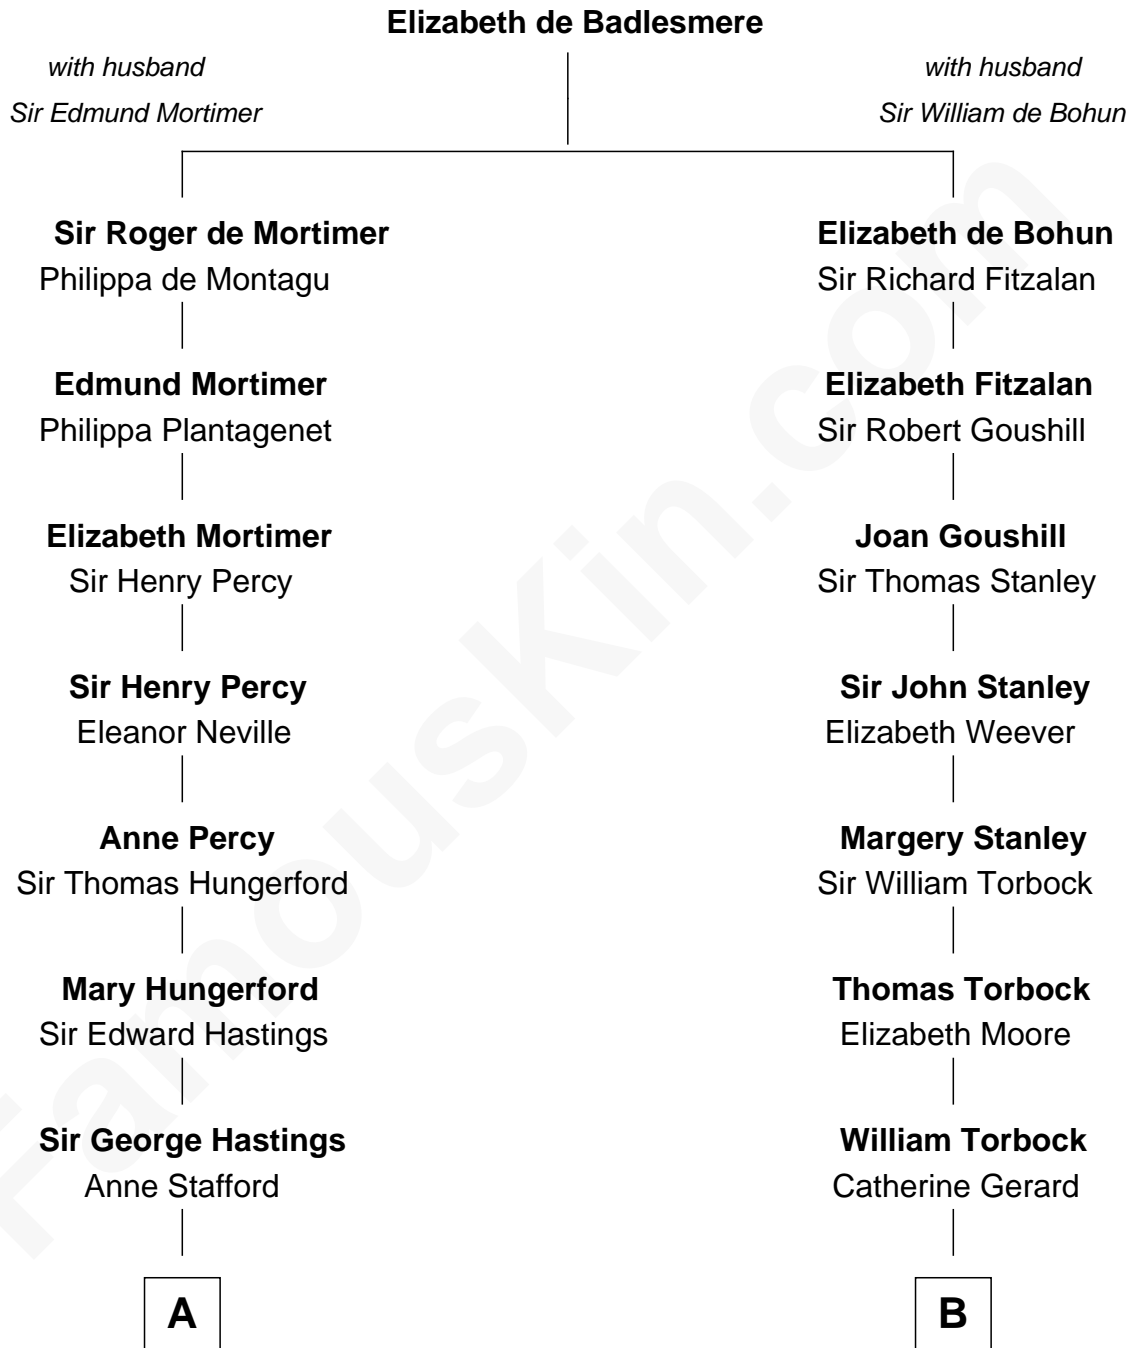

FamousKin.com

Relationship Chart of

Lewis Carroll

Author of Alice in Wonderland

17th cousin 3 times removed of

Ed Helms

TV and Movie Actor

C