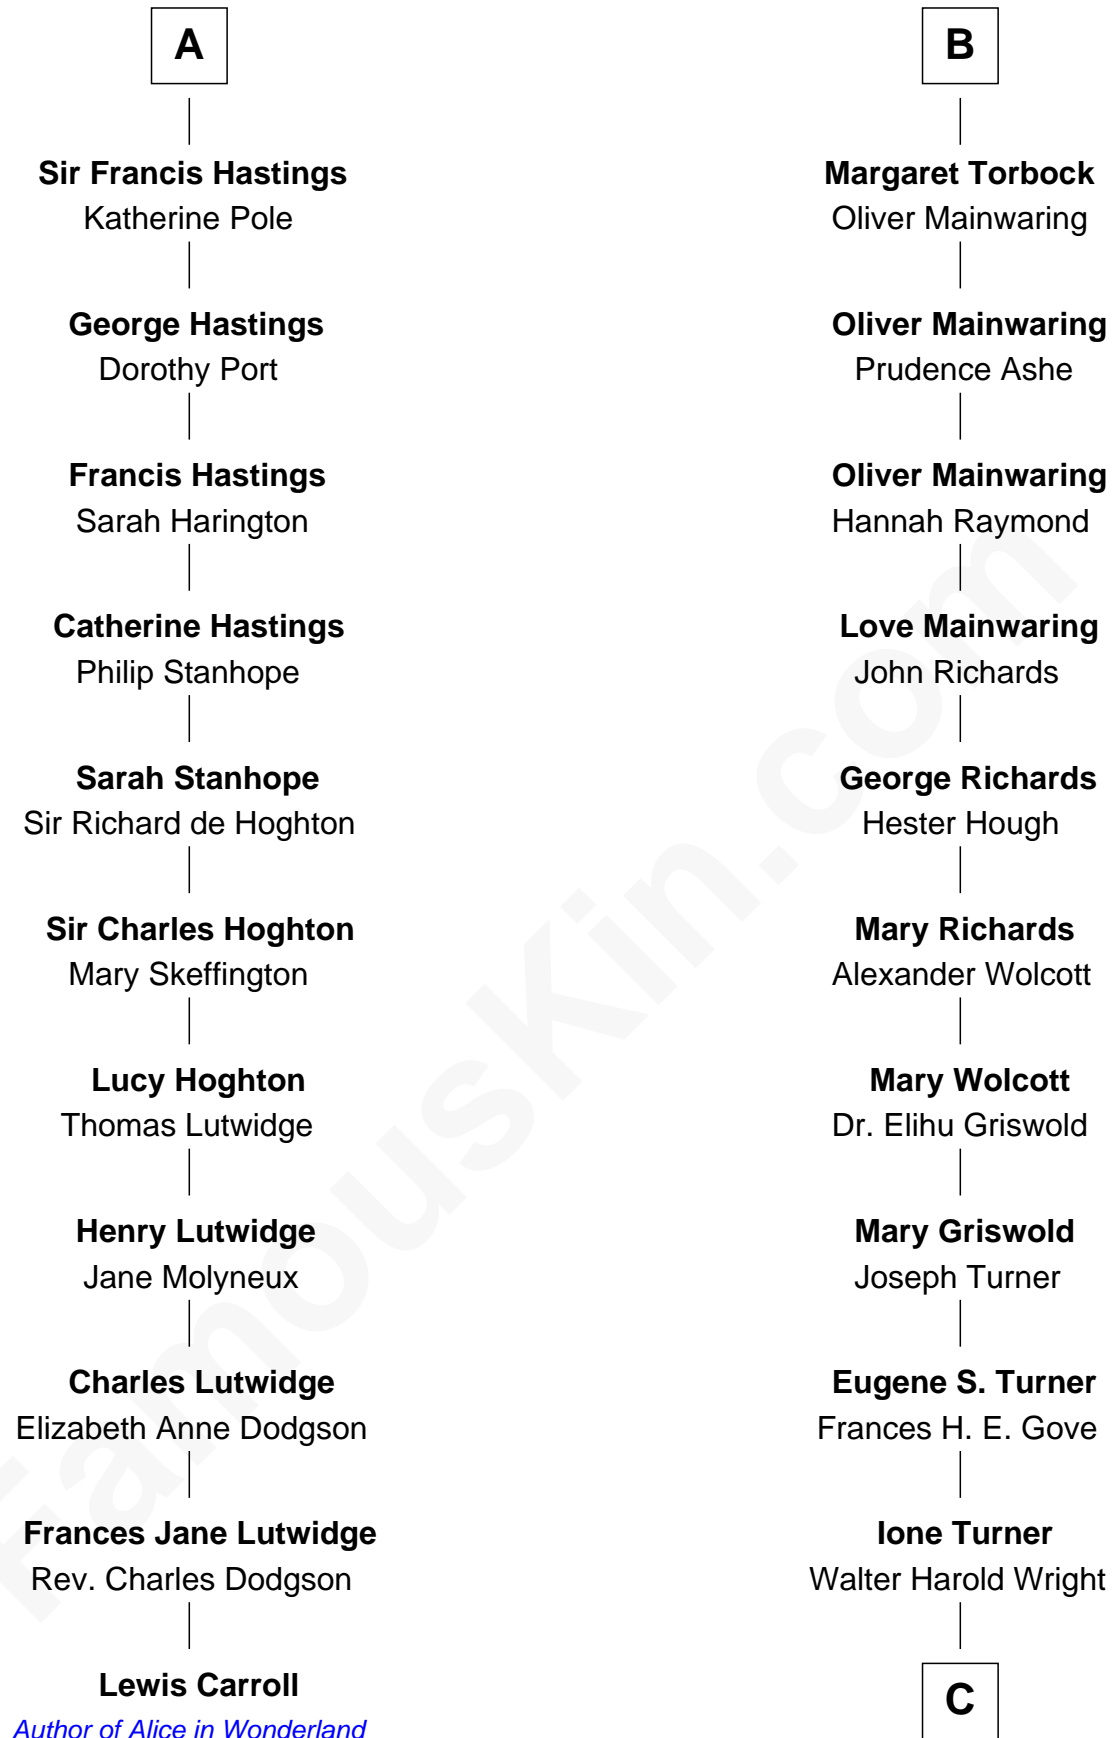

FamousKin.com

Relationship Chart of

Lewis Carroll

Author of Alice in Wonderland

17th cousin 3 times removed of

Ed Helms

TV and Movie Actor

C

Inez Emeline Wright
George Pullen Jackson

Frances Helen Jackson
Fitzgerald Sale Parker

Pamela Ann Parker
John A. Helms

Ed Helms
TV and Movie Actor