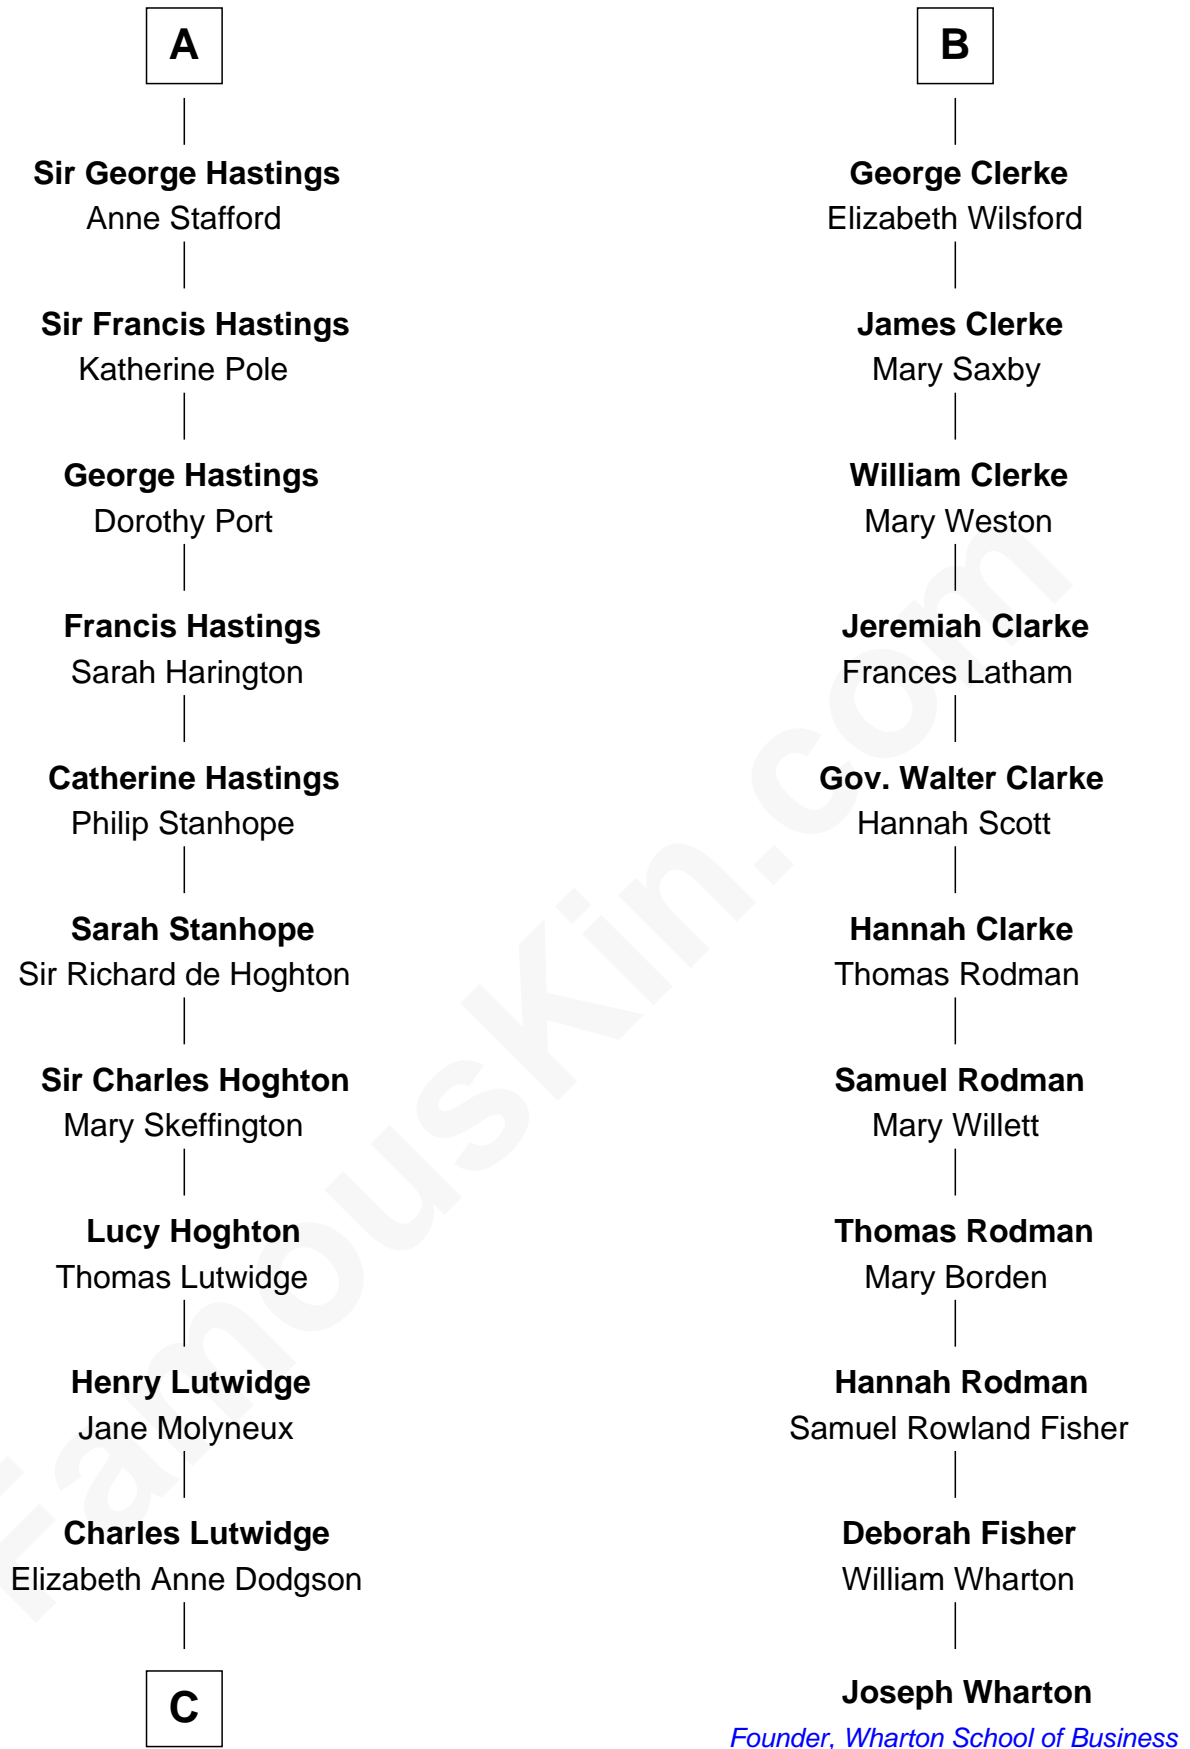

FamousKin.com

Relationship Chart of

Lewis Carroll

Author of Alice in Wonderland

17th cousin 1 time removed of

Joseph Wharton

Founder of the Wharton School of Business

C

—
Frances Jane Lutwidge

Rev. Charles Dodgson

—
Lewis Carroll

Author of Alice in Wonderland

FamousKin.com