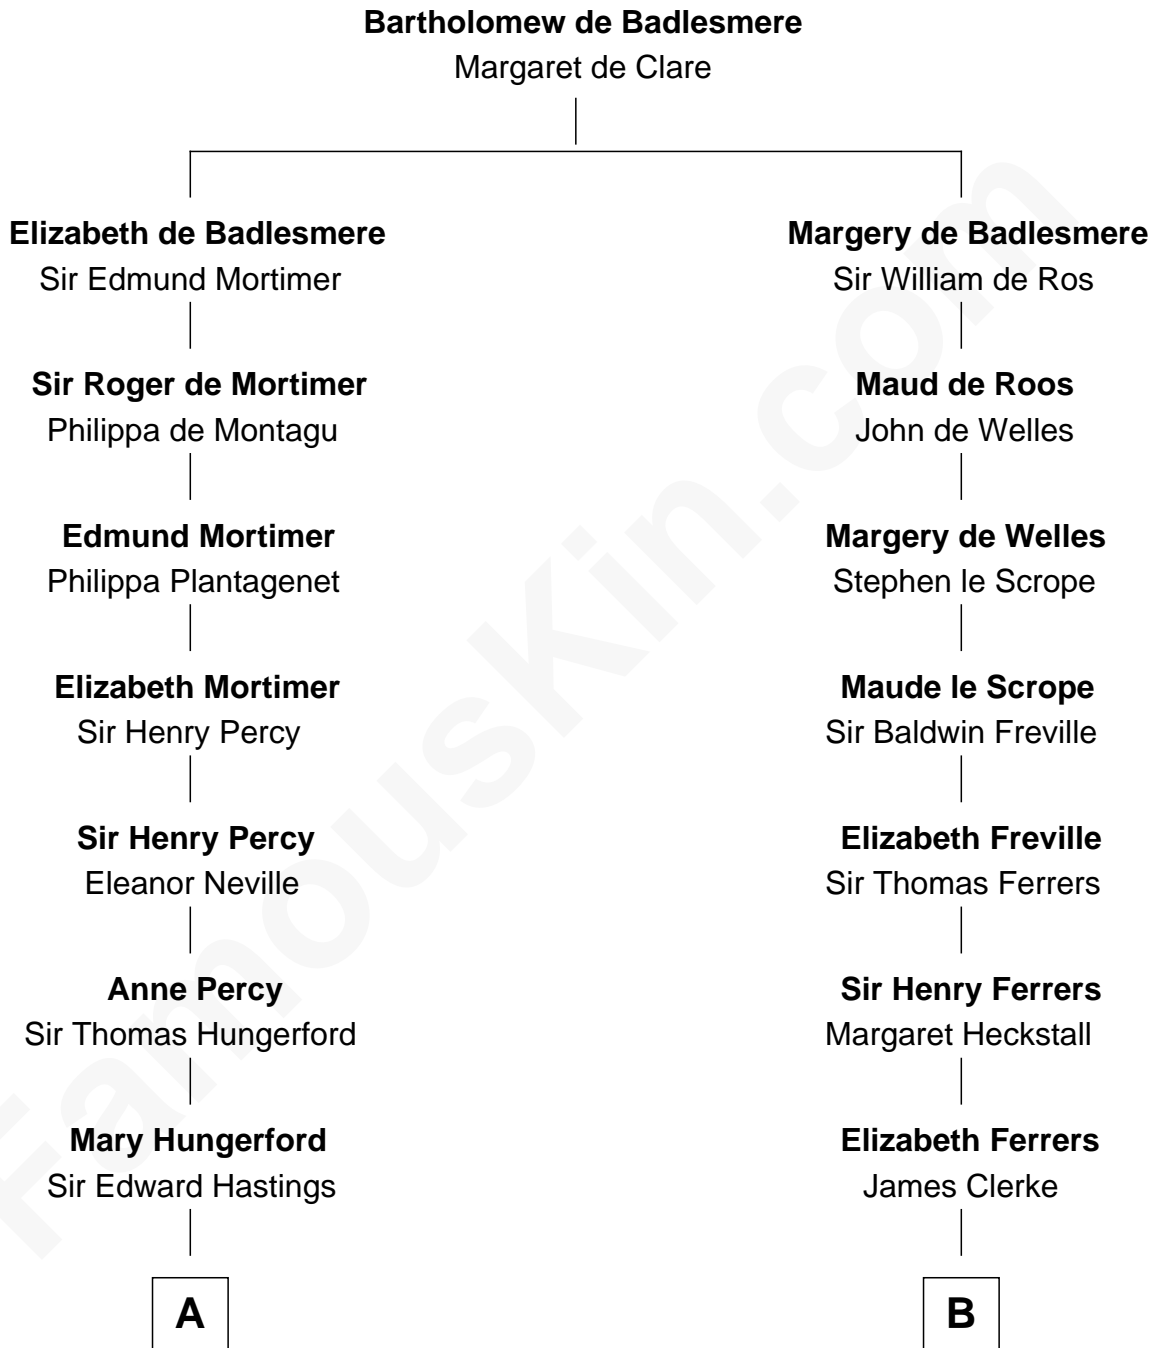

FamousKin.com

Relationship Chart of

Lewis Carroll

Author of Alice in Wonderland

17th cousin 1 time removed of

Joseph Wharton

Founder of the Wharton School of Business

C

—
Frances Jane Lutwidge

Rev. Charles Dodgson

—
Lewis Carroll

Author of Alice in Wonderland

FamousKin.com