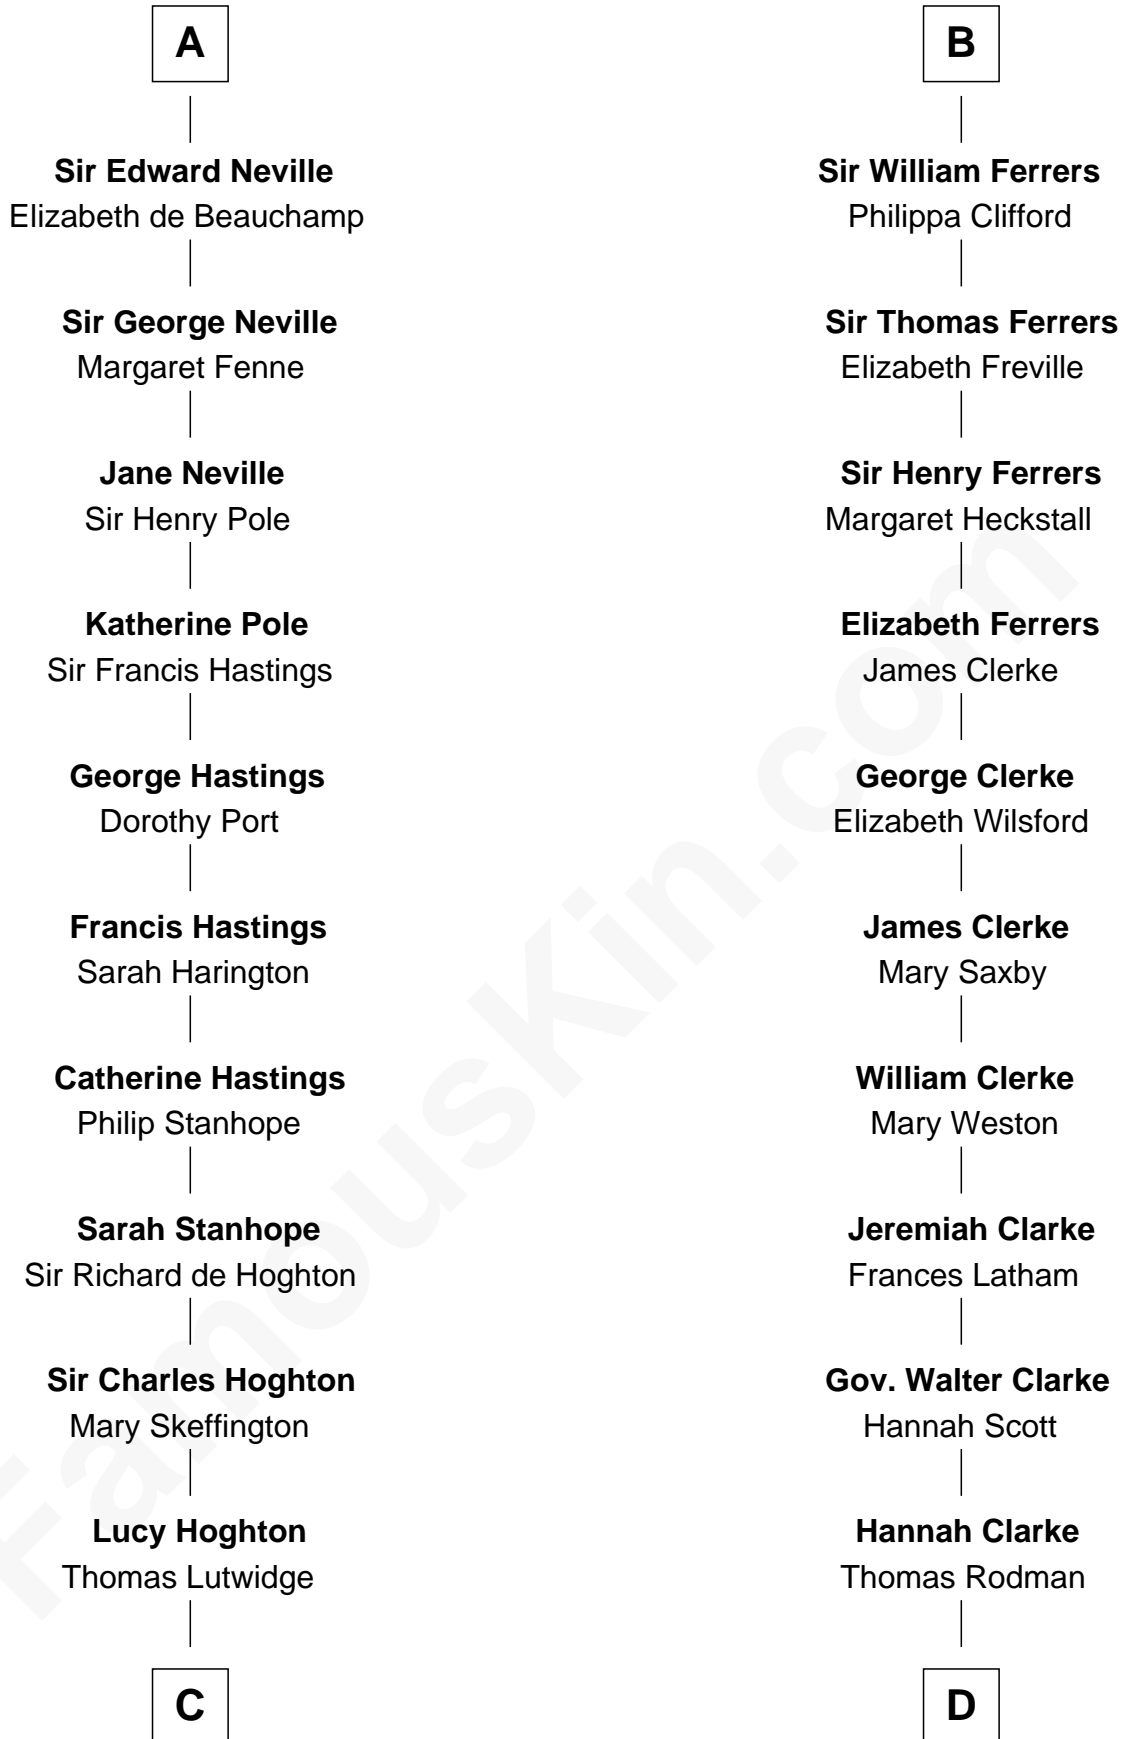

## Relationship Chart of

### Lewis Carroll

*Author of Alice in Wonderland*

20th cousin 1 time removed of

### Joseph Wharton

*Founder of the Wharton School of Business*

**C**

**Henry Lutwidge**

Jane Molyneux

**Charles Lutwidge**

Elizabeth Anne Dodgson

**Frances Jane Lutwidge**