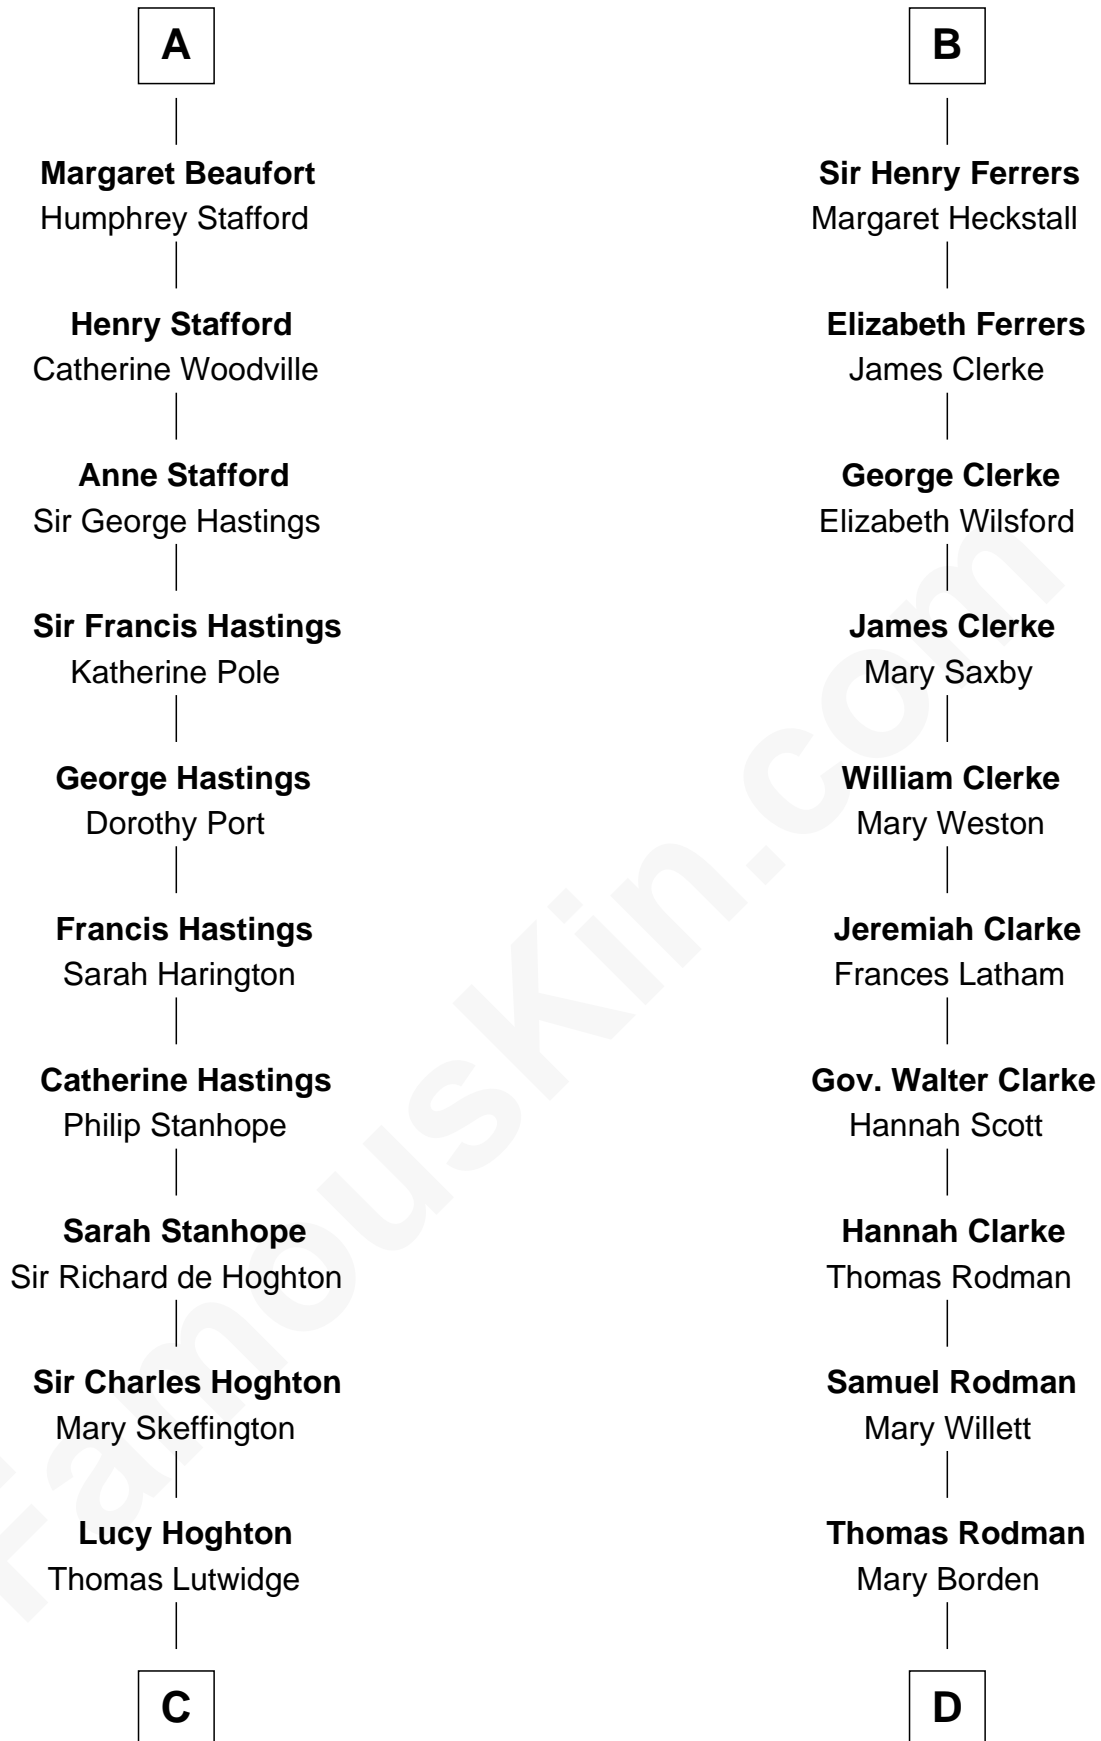

## Relationship Chart of

### Lewis Carroll

*Author of Alice in Wonderland*

19th cousin 1 time removed of

### Joseph Wharton

*Founder of the Wharton School of Business*

**C**

**Henry Lutwidge**

Jane Molyneux

**Charles Lutwidge**

Elizabeth Anne Dodgson

**Frances Jane Lutwidge**