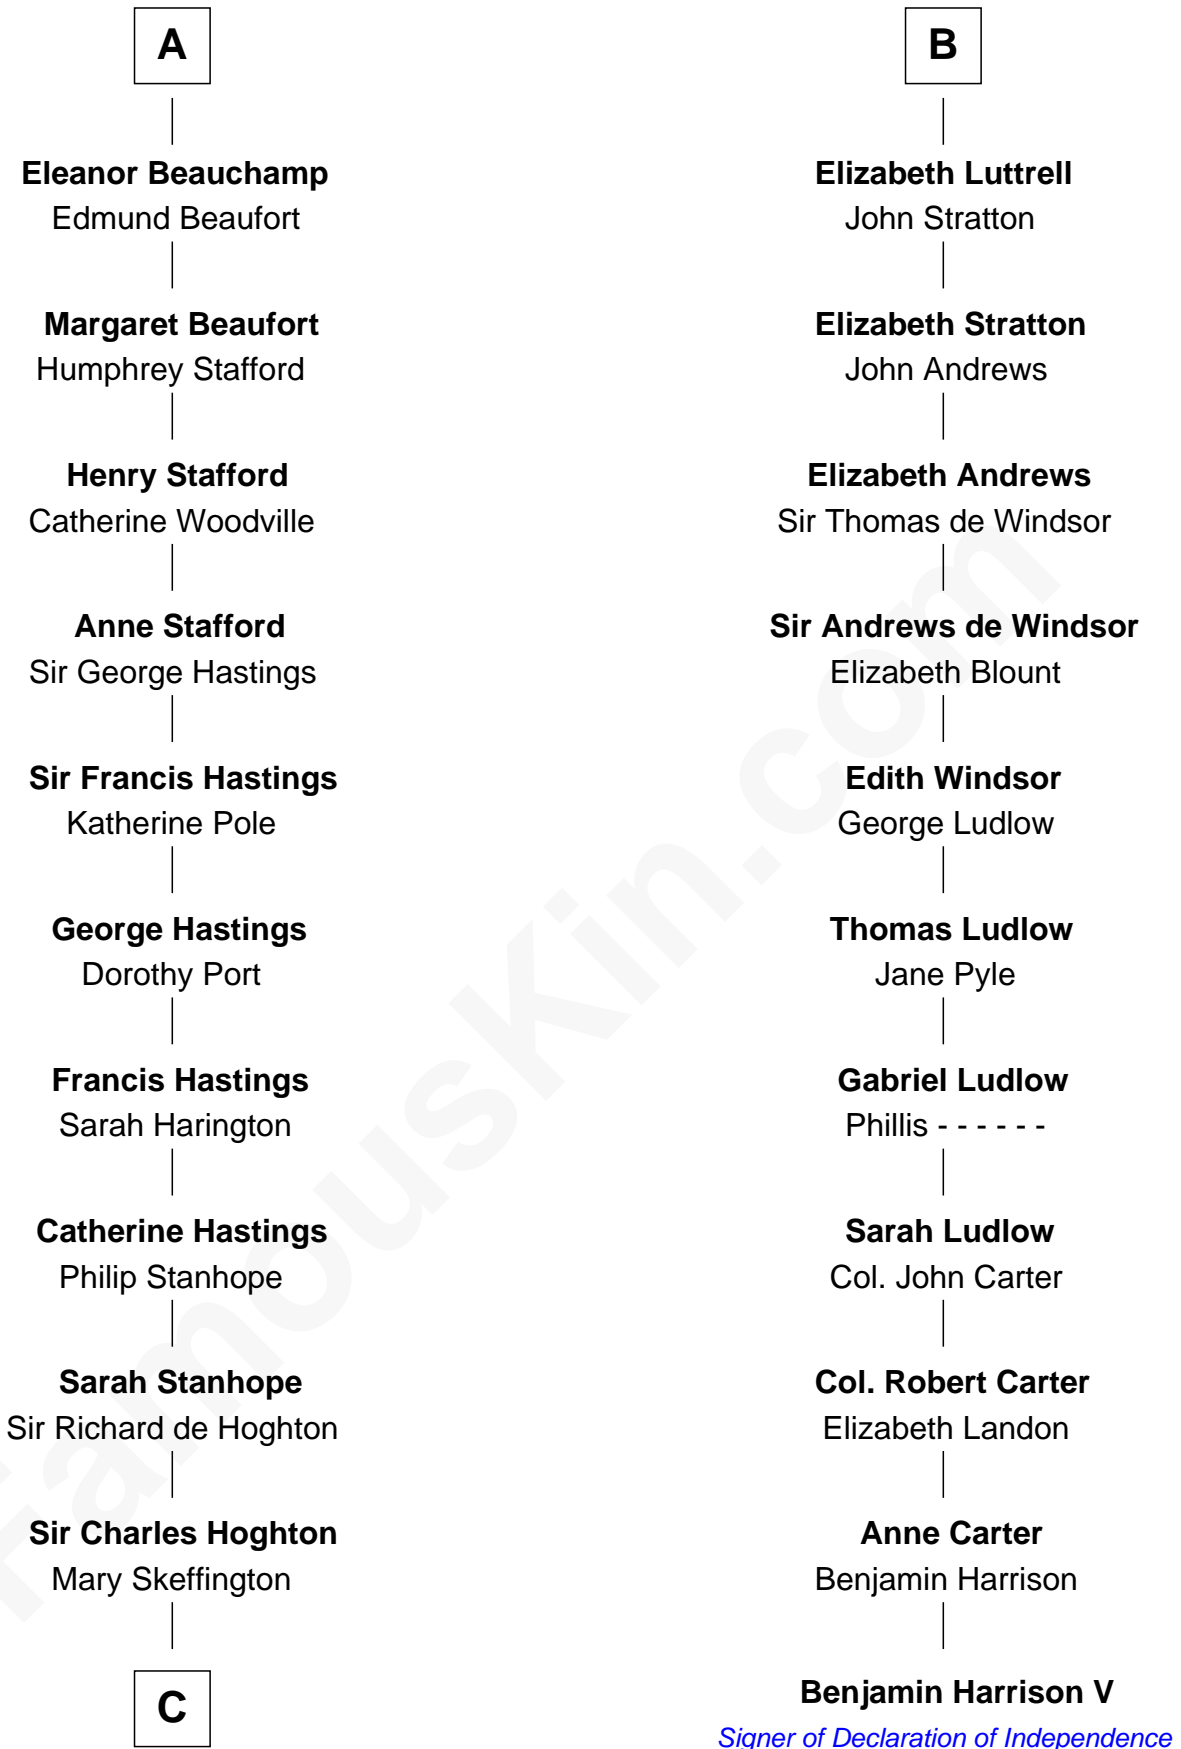

## Relationship Chart of

### Lewis Carroll

*Author of Alice in Wonderland*

17th cousin 4 times removed of

### Benjamin Harrison V

*Signer of the Declaration of Independence*

Thomas le Despencer

**C**

—  
**Lucy Hoghton**  
Thomas Lutwidge

—  
**Henry Lutwidge**  
Jane Molyneux

—  
**Charles Lutwidge**  
Elizabeth Anne Dodgson