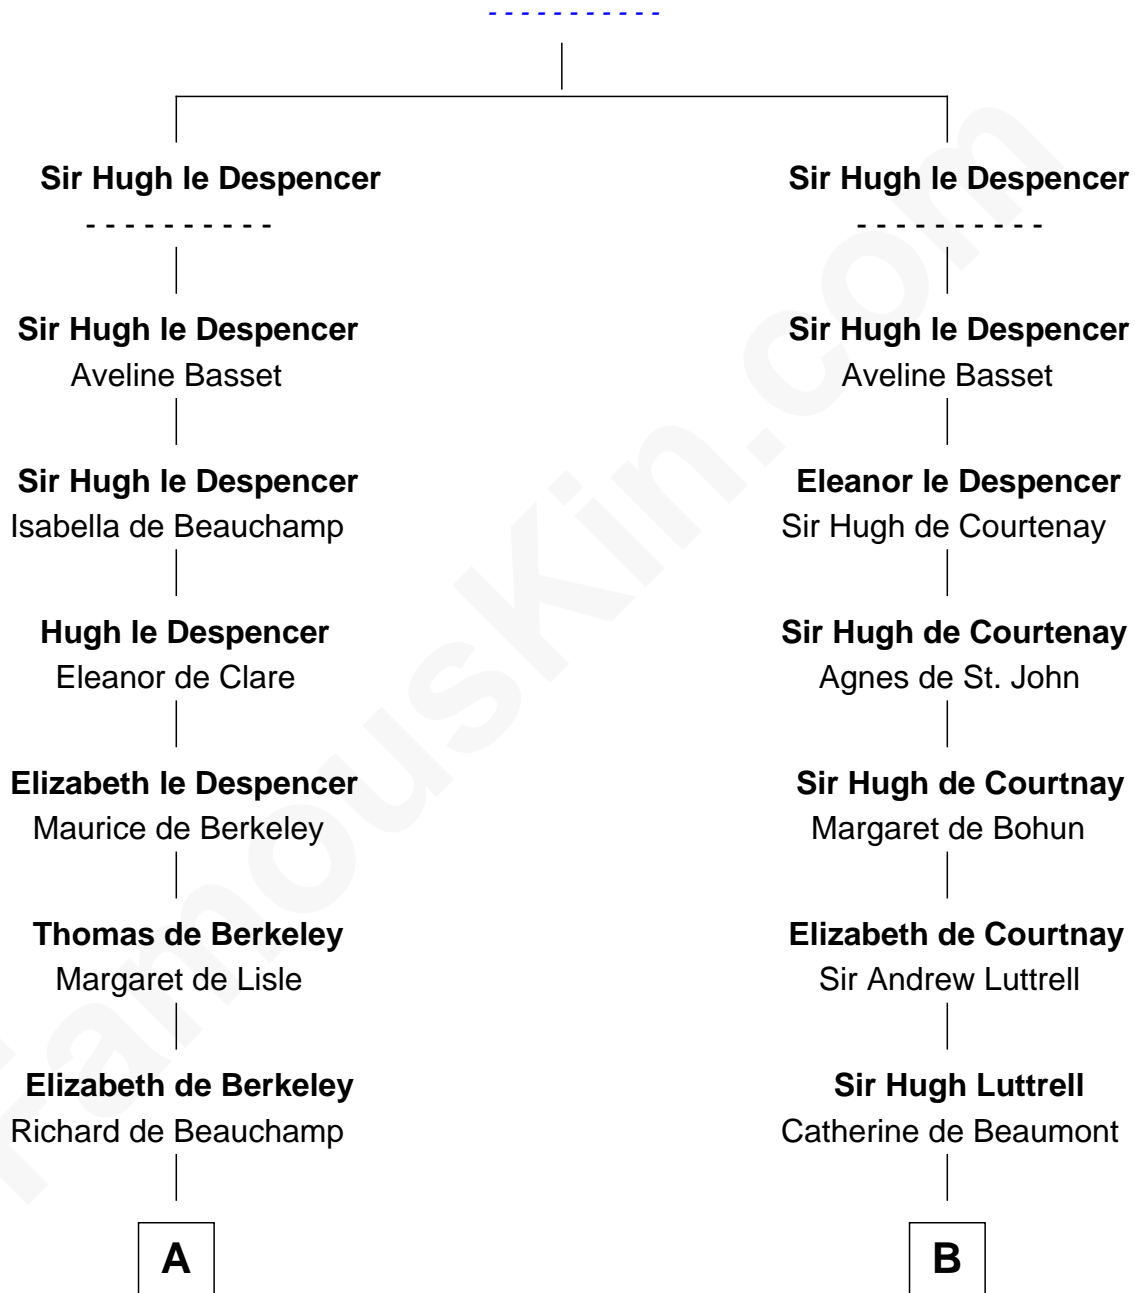

## Relationship Chart of

### Lewis Carroll

*Author of Alice in Wonderland*

17th cousin 4 times removed of

### Benjamin Harrison V

*Signer of the Declaration of Independence*

Thomas le Despencer

**C**

—  
**Lucy Hoghton**  
Thomas Lutwidge

—  
**Henry Lutwidge**  
Jane Molyneux

—  
**Charles Lutwidge**  
Elizabeth Anne Dodgson