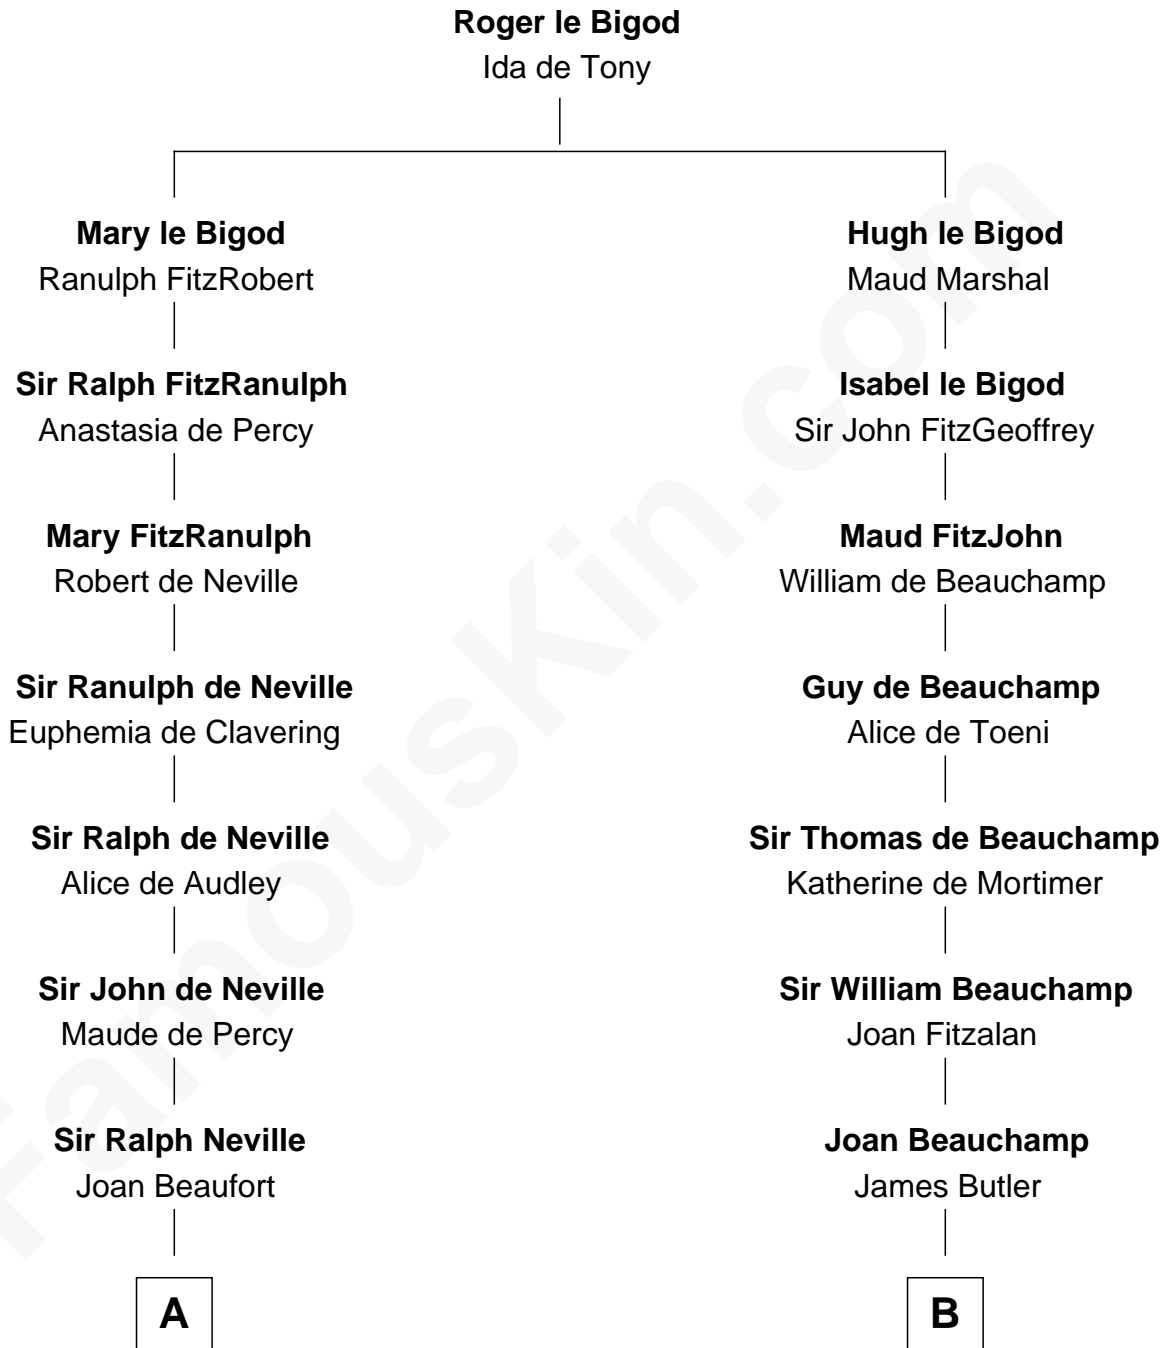

# FamousKin.com Relationship Chart of

**Lewis Carroll**

*Author of Alice in Wonderland*

20th cousin of

**Jay Gould**

*American Railroad "Robber Baron"*

**C**

**Henry Lutwidge**

Jane Molyneux

**Charles Lutwidge**

Elizabeth Anne Dodgson

**Frances Jane Lutwidge**

Rev. Charles Dodgson

**Lewis Carroll**

*Author of Alice in Wonderland*

**D**

**Eleazer Osborn**

Sarah Burr

**Anna Osborn**

Abraham Gould

**John Burr Gould**

Mary More

**Jay Gould**

*"Robber Baron"*