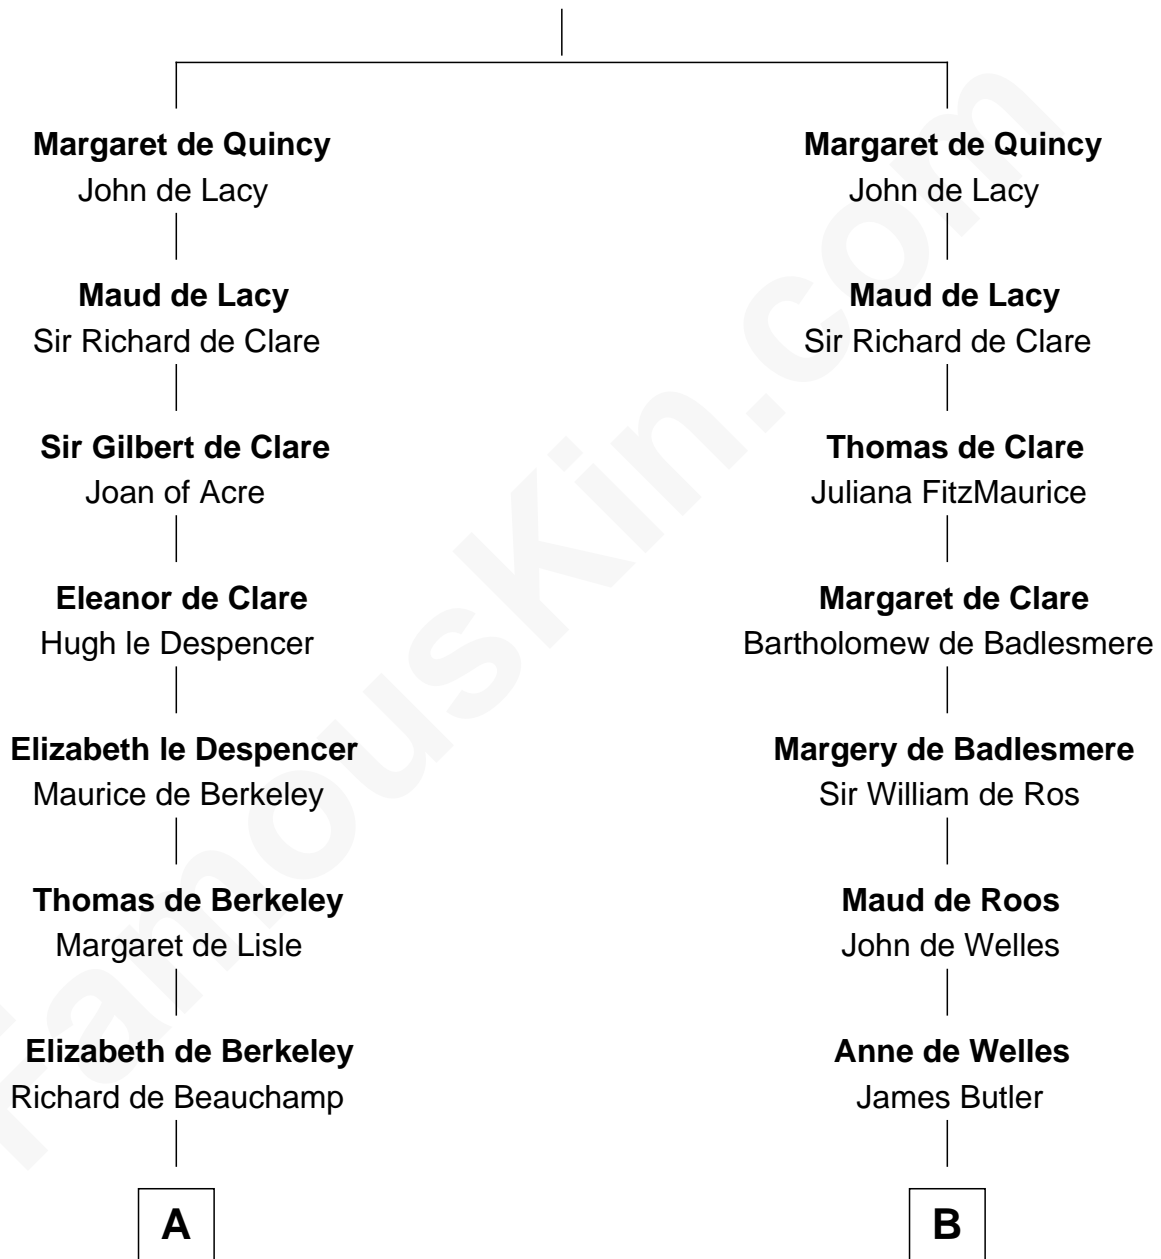

FamousKin.com Relationship Chart of

Lewis Carroll

Author of Alice in Wonderland

21st cousin of

Jay Gould

American Railroad "Robber Baron"

Sir Robert II de Quincy

Hawise of Chester

C

Lucy Hoghton
Thomas Lutwidge

Henry Lutwidge
Jane Molyneux

Charles Lutwidge
Elizabeth Anne Dodgson

Frances Jane Lutwidge
Rev. Charles Dodgson

Lewis Carroll
Author of Alice in Wonderland

D

Eleazer Osborn
Hannah Bulkeley

Eleazer Osborn
Sarah Burr

Anna Osborn
Abraham Gould

John Burr Gould
Mary More

Jay Gould
"Robber Baron"