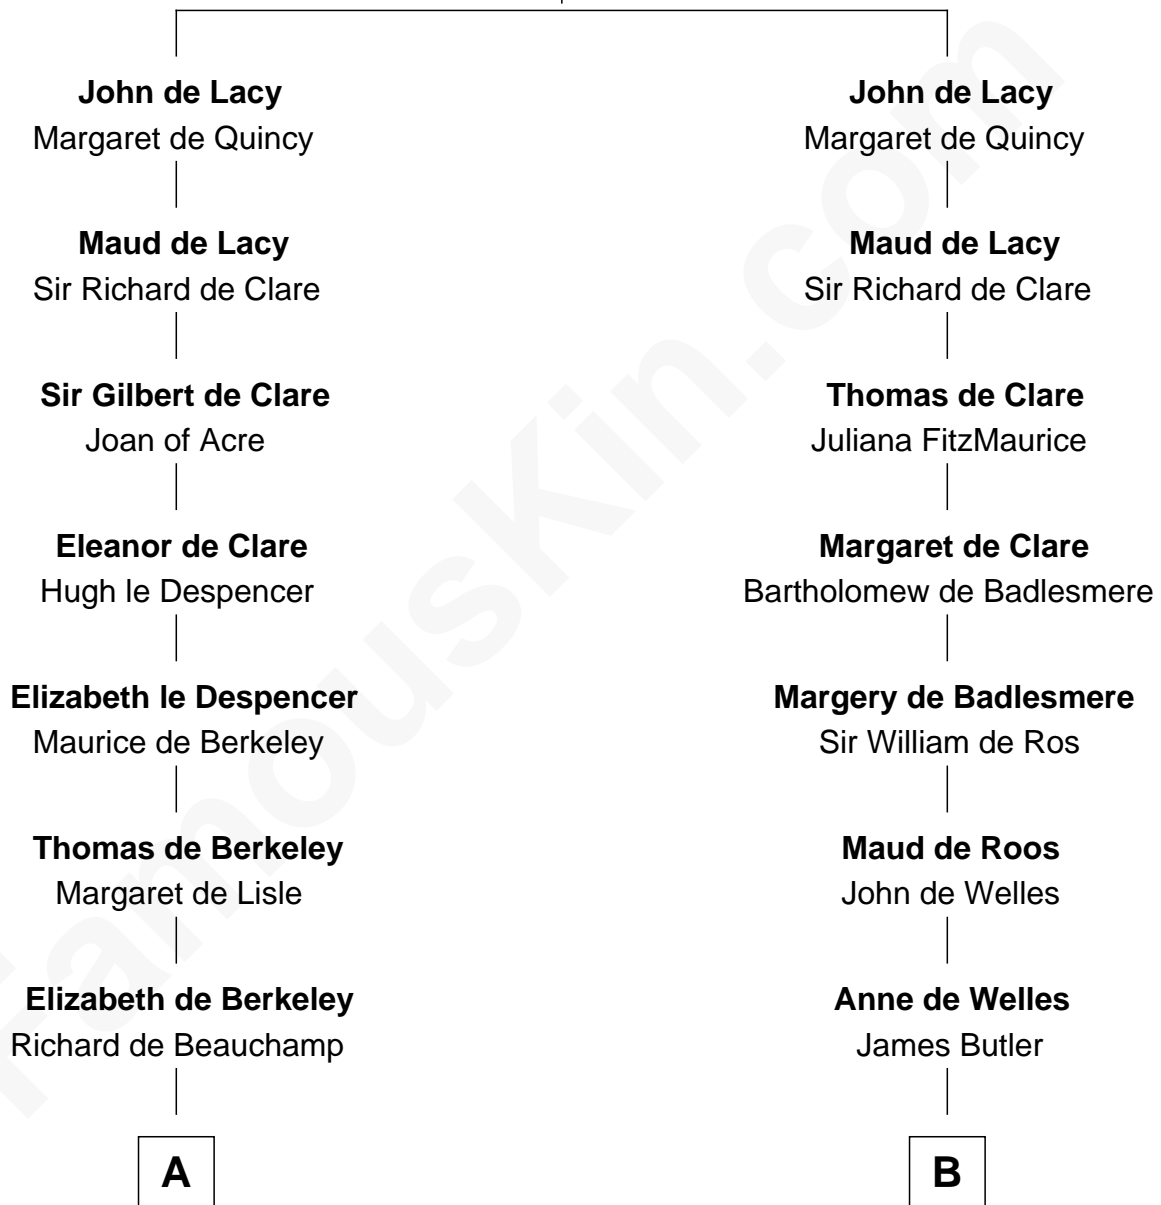

FamousKin.com Relationship Chart of

Lewis Carroll

Author of Alice in Wonderland

21st cousin of

Jay Gould

American Railroad "Robber Baron"

Roger de Lacy
Maud de Clere

C

Lucy Hoghton
Thomas Lutwidge

Henry Lutwidge
Jane Molyneux

Charles Lutwidge
Elizabeth Anne Dodgson

Frances Jane Lutwidge
Rev. Charles Dodgson

Lewis Carroll
Author of Alice in Wonderland

D

Eleazer Osborn
Hannah Bulkeley

Eleazer Osborn
Sarah Burr

Anna Osborn
Abraham Gould

John Burr Gould
Mary More

Jay Gould
"Robber Baron"