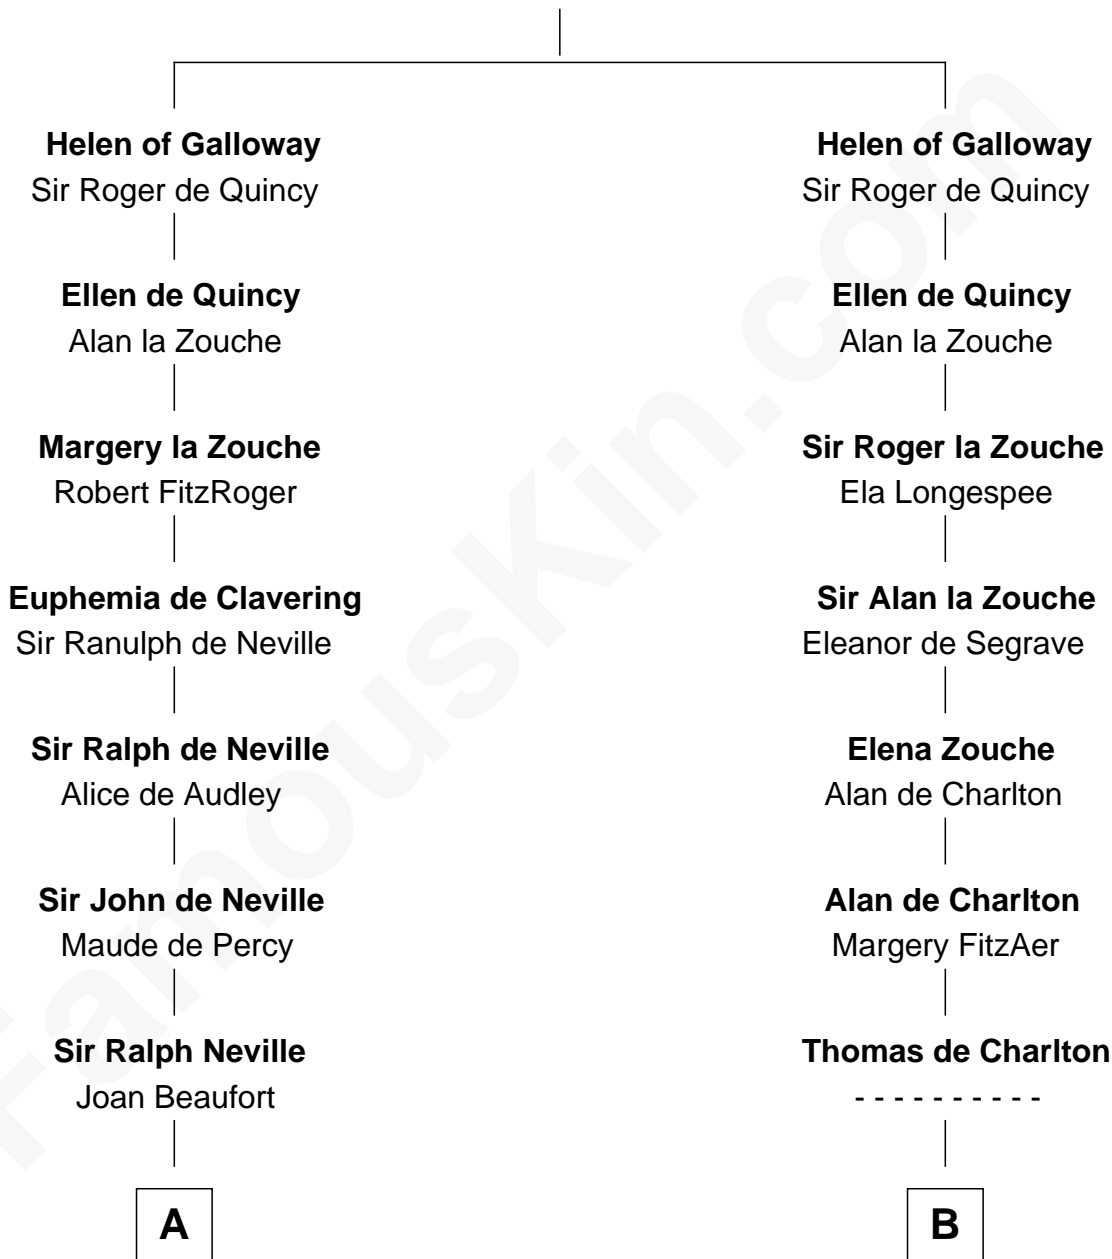

Alan of Galloway

Helen de l'Isle