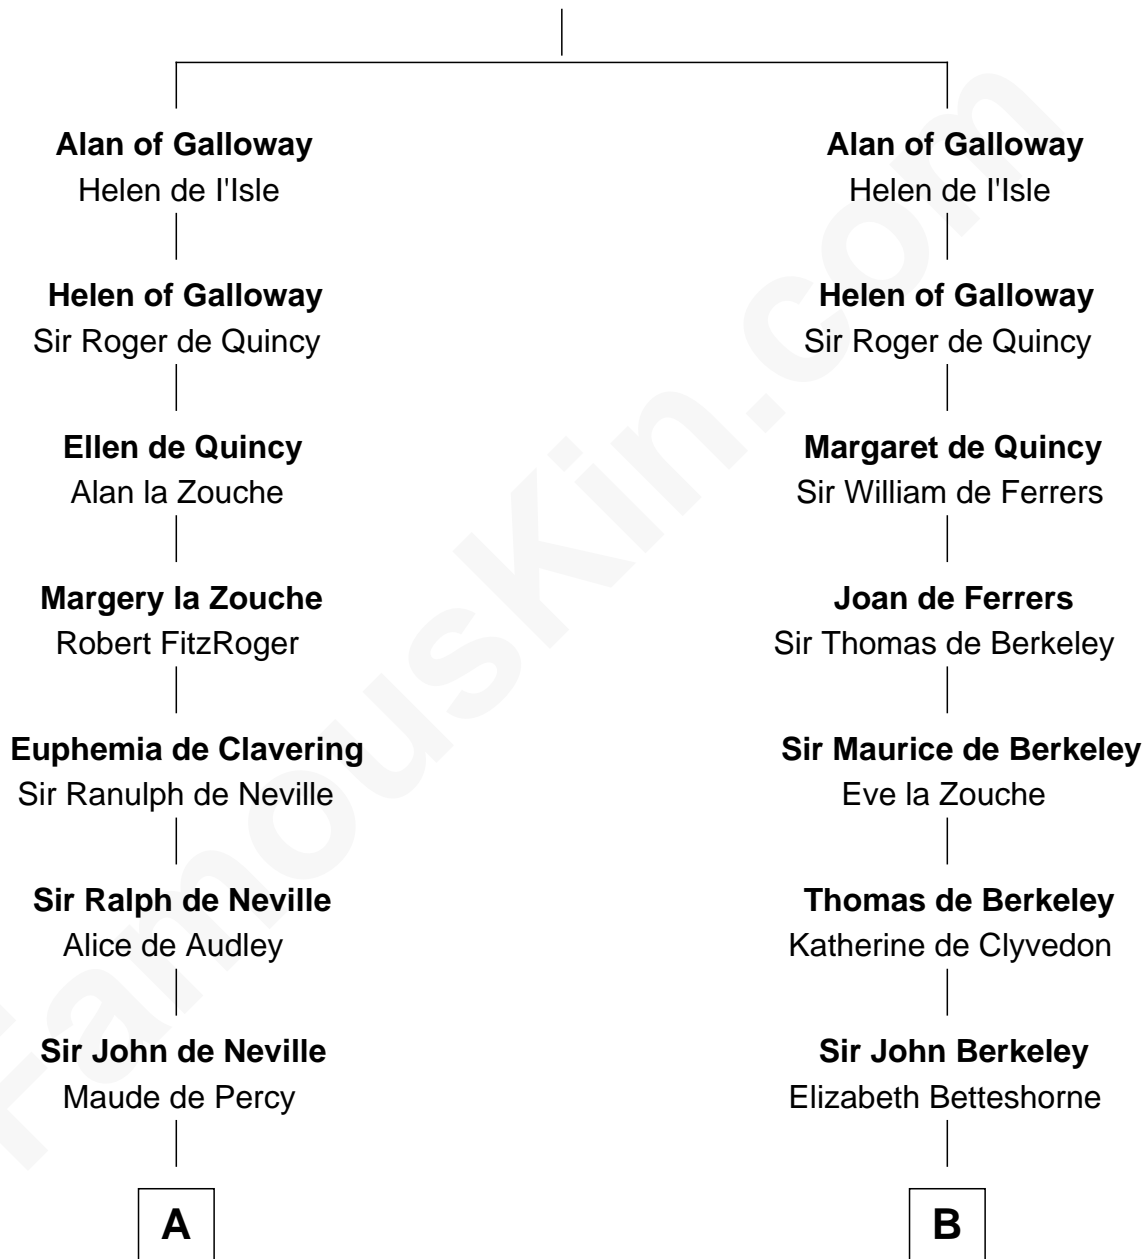

# FamousKin.com Relationship Chart of

**Lewis Carroll**

*Author of Alice in Wonderland*

21st cousin of

**William Marsh Rice**

*Founder of Rice University*

**Roland of Galloway**

Helena de Morville

**C**

**Lucy Hoghton**  
Thomas Lutwidge

**Henry Lutwidge**  
Jane Molyneux

**Charles Lutwidge**  
Elizabeth Anne Dodgson

**Frances Jane Lutwidge**  
Rev. Charles Dodgson

**Lewis Carroll**  
*Author of Alice in Wonderland*

**D**

**John Holbrook**  
Mary Hunt

**Hannah Holbrook**  
Urban Bates

**Sarah Bates**  
David Rice

**David Rice**  
Patty Hall

**William Marsh Rice**  
*Founder of Rice University*

FamousKin.com