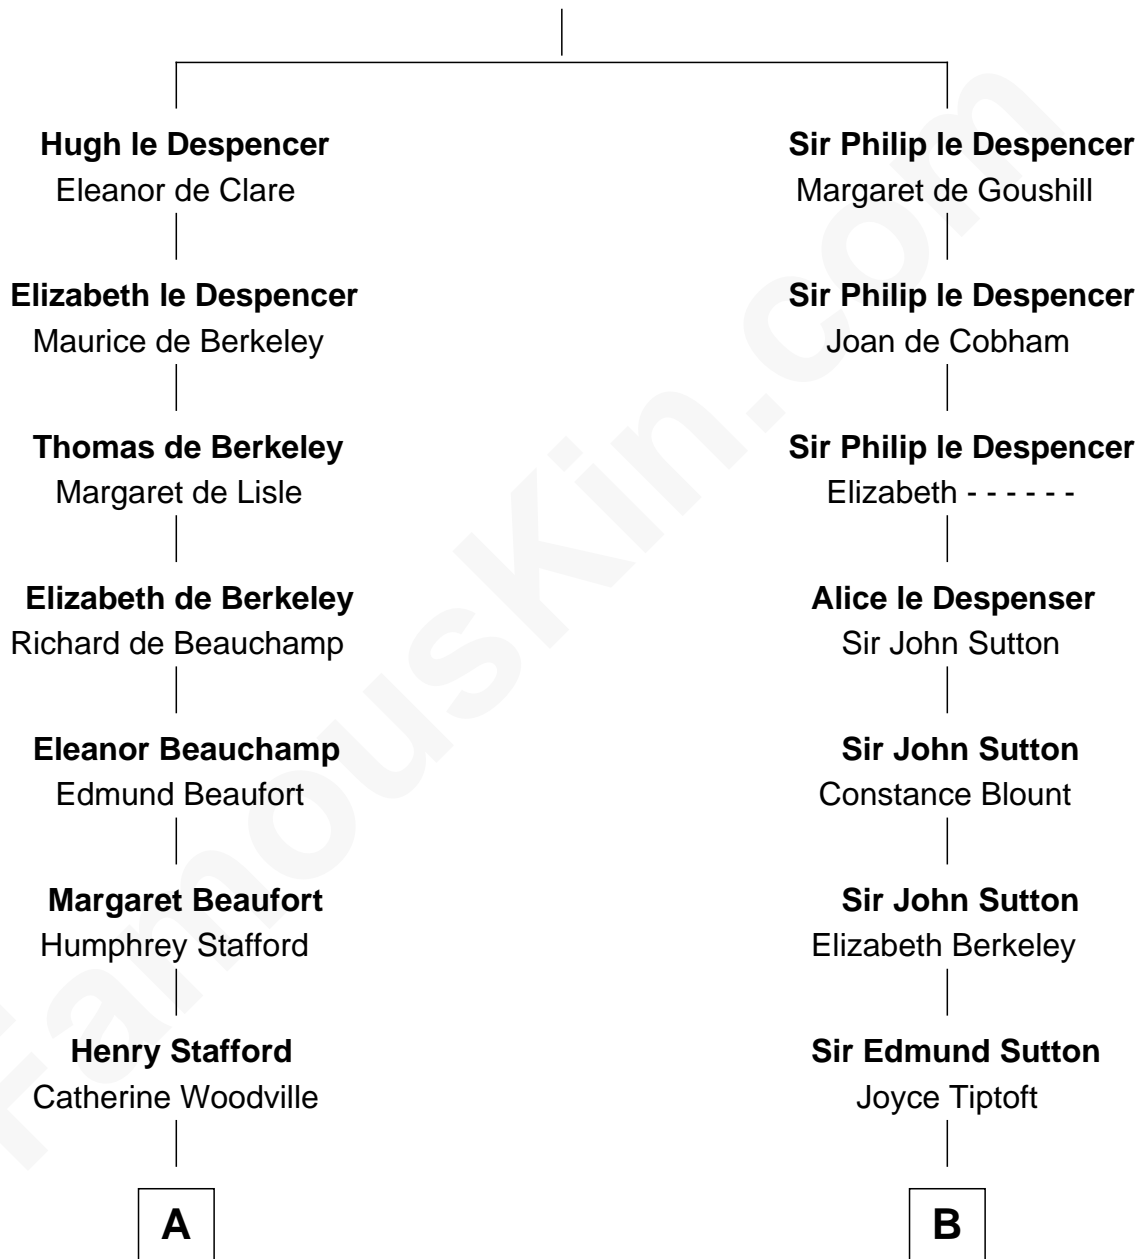

FamousKin.com

Relationship Chart of Lewis Carroll

Author of Alice in Wonderland

18th cousin 1 time removed of

William Marsh Rice

Founder of Rice University

Sir Hugh le Despencer

Isabella de Beauchamp

C

Frances Jane Lutwidge

Rev. Charles Dodgson

Lewis Carroll

Author of Alice in Wonderland

D

Sarah Bates

David Rice

David Rice

Patty Hall

William Marsh Rice

Founder of Rice University

FamousKin.com