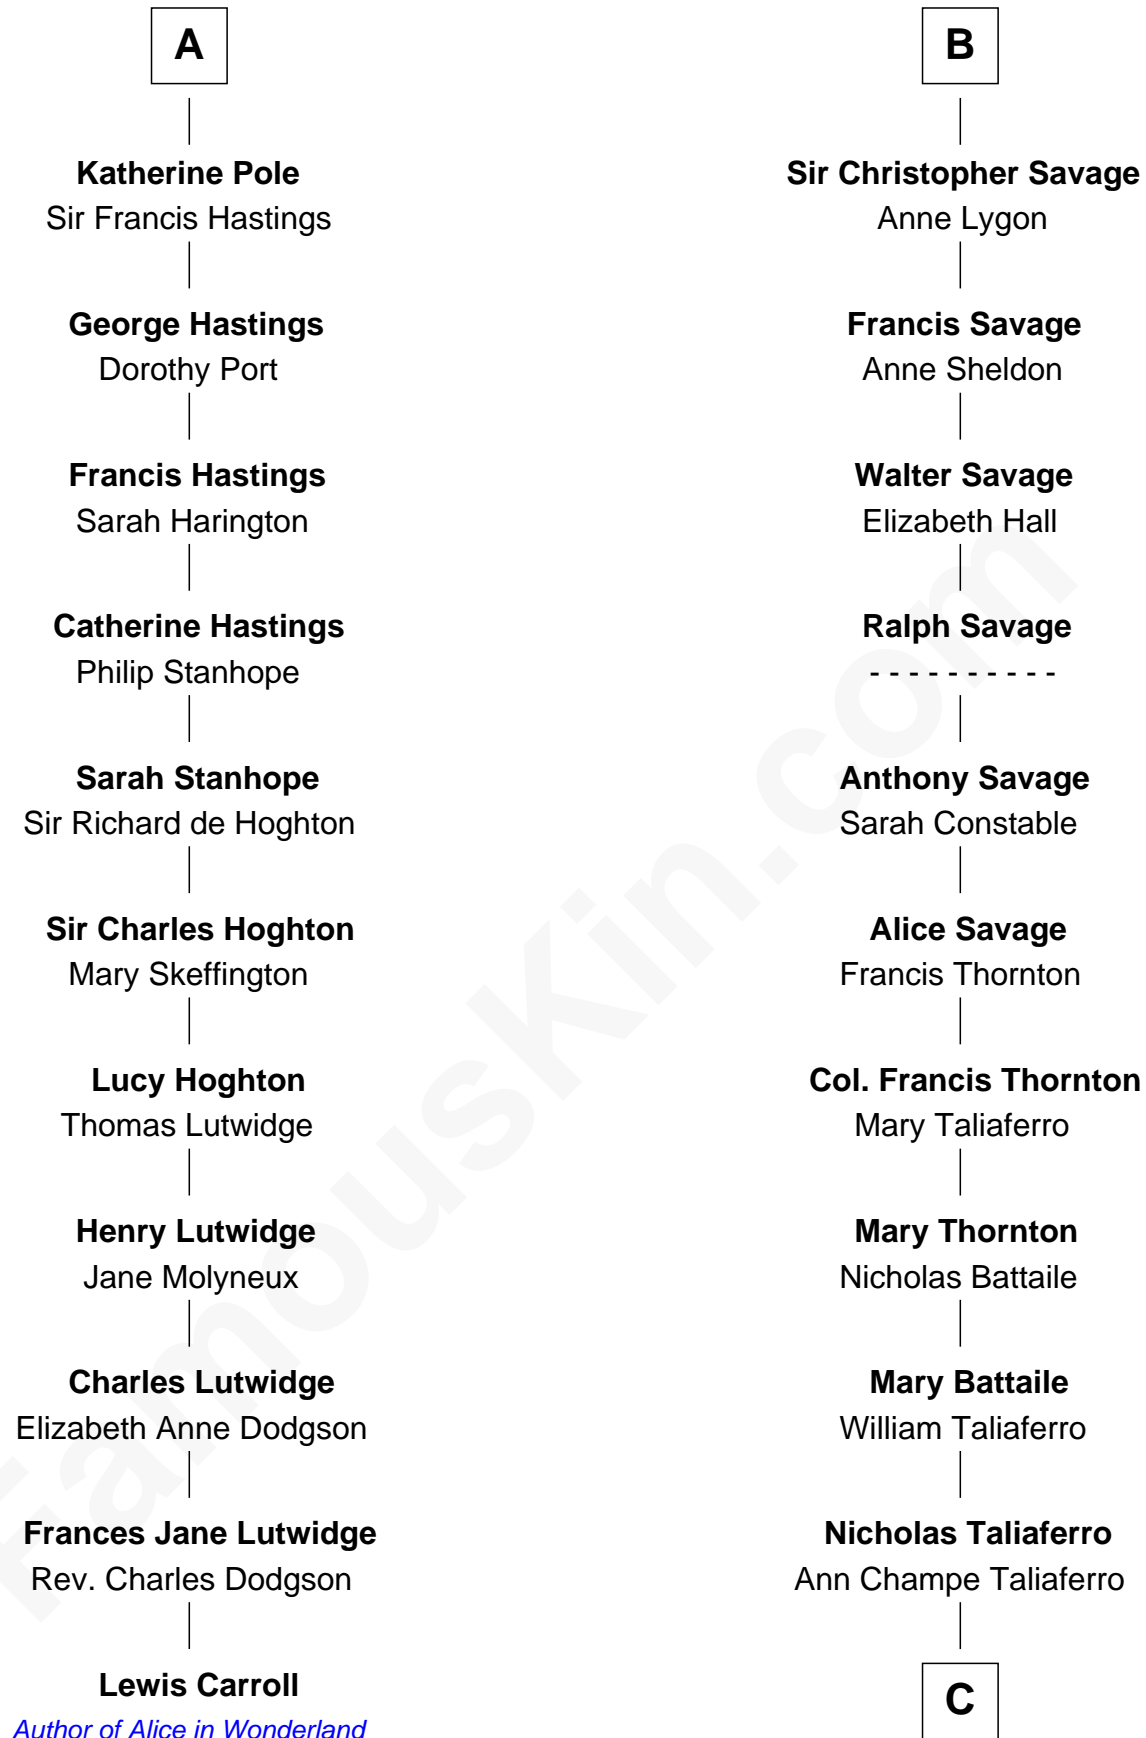

FamousKin.com

Relationship Chart of Lewis Carroll

Author of Alice in Wonderland

17th cousin 3 times removed of

General George C. Marshall

Author of "The Marshall Plan"

C

Matilda Battaile Taliaferro

Martin Marshall

William Champe Marshall

Susan Myers

George Catlett Marshall

Laura Emily Bradford

General George C. Marshall

U.S. Army - World War II

FamousKin.com