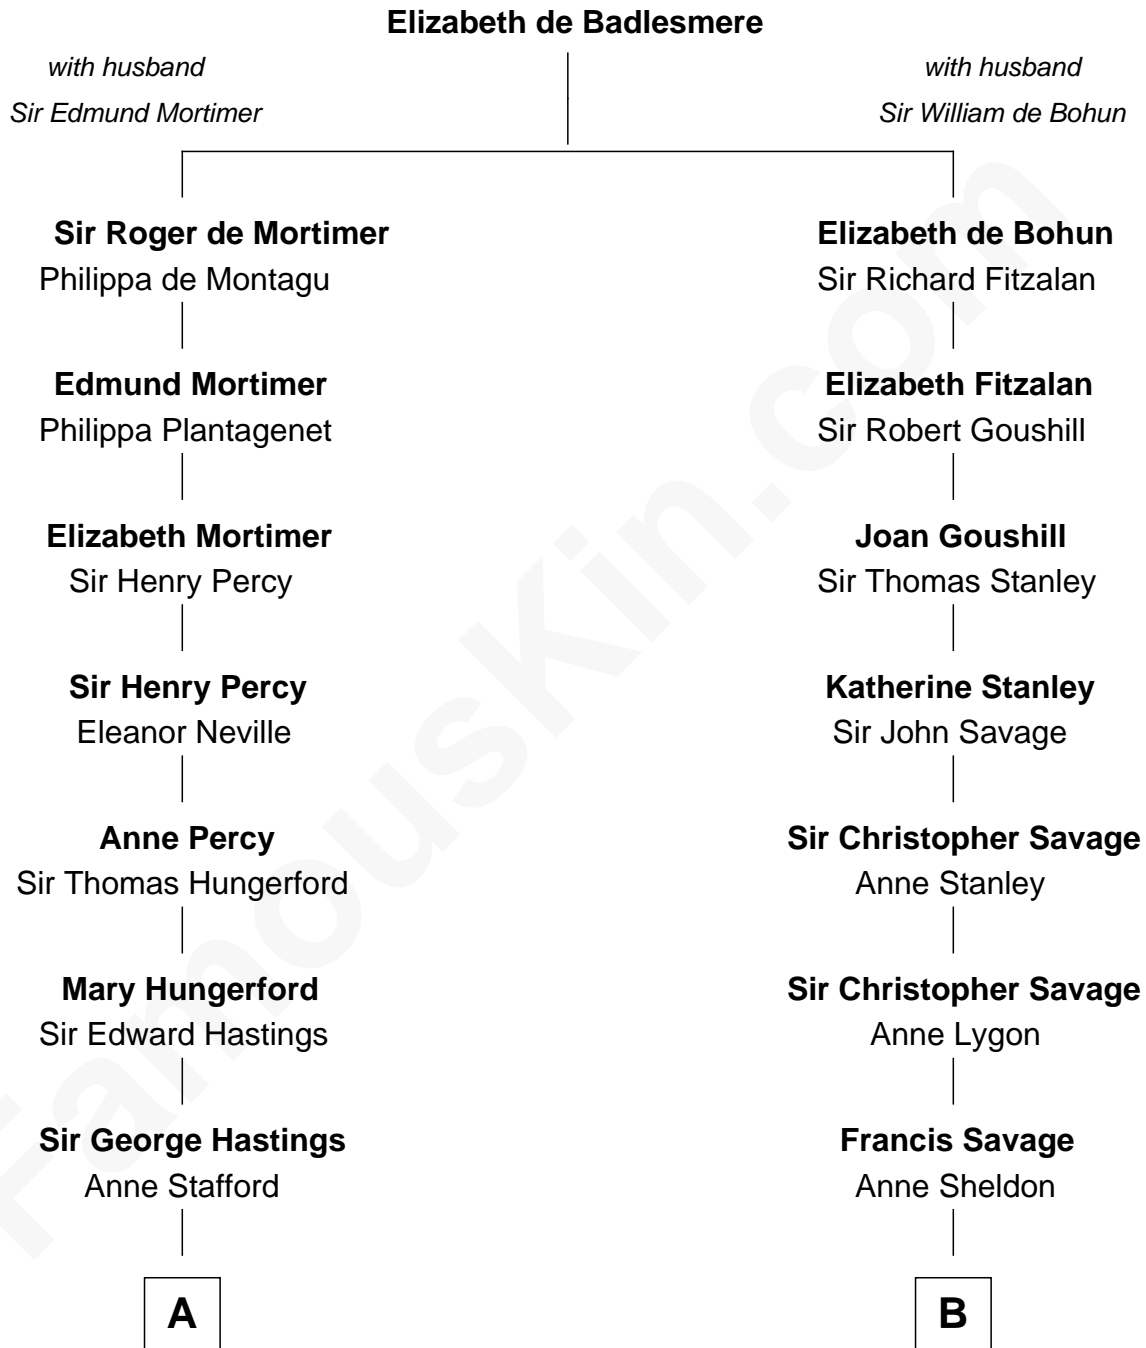

FamousKin.com

Relationship Chart of

Lewis Carroll

Author of Alice in Wonderland

17th cousin 1 time removed of

General George C. Marshall

Author of "The Marshall Plan"

C

George Catlett Marshall

Laura Emily Bradford

General George C. Marshall

U.S. Army - World War II

FamousKin.com