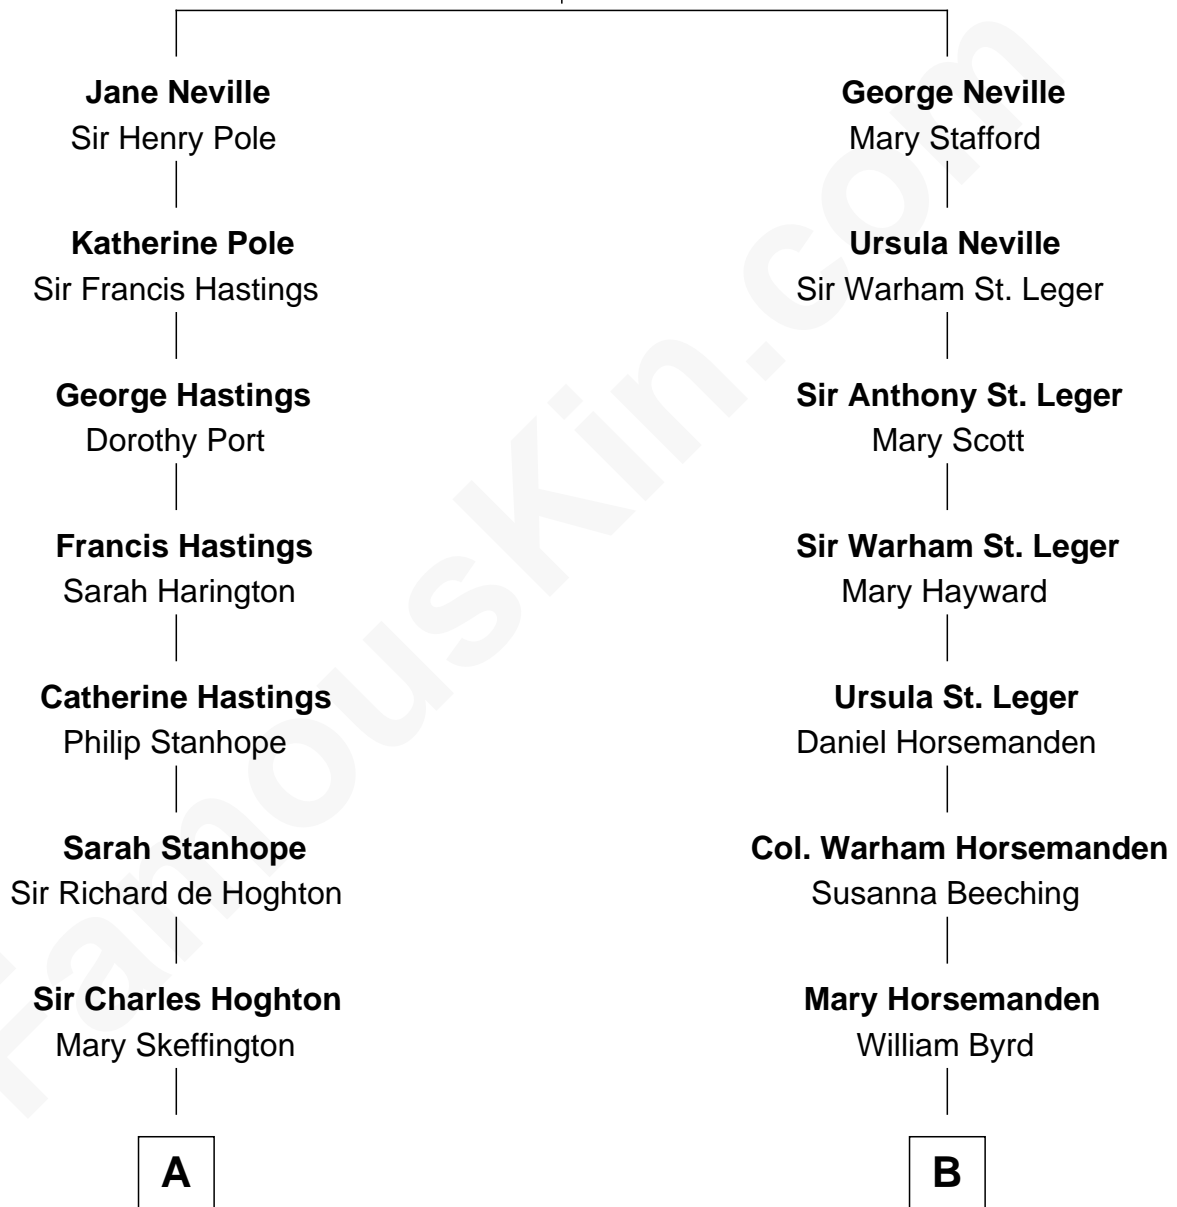

FamousKin.com

Relationship Chart of

Lewis Carroll

Author of Alice in Wonderland

11th cousin 2 times removed of

Harry F. Byrd

50th Governor of Virginia

Sir George Neville

Margaret Fenne

A

Lucy Hoghton
Thomas Lutwidge

Henry Lutwidge
Jane Molyneux

Charles Lutwidge
Elizabeth Anne Dodgson

Frances Jane Lutwidge
Rev. Charles Dodgson

Lewis Carroll
Author of Alice in Wonderland

B

William Byrd
Maria Taylor

William Byrd
Elizabeth Hill Carter

Thomas Taylor Byrd
Mary Armistead

Richard Evelyn Byrd
Anne Harrison

Col. William Byrd
Jane Meriwether Rivers

Richard Evelyn Byrd
Eleanor Bolling Flood