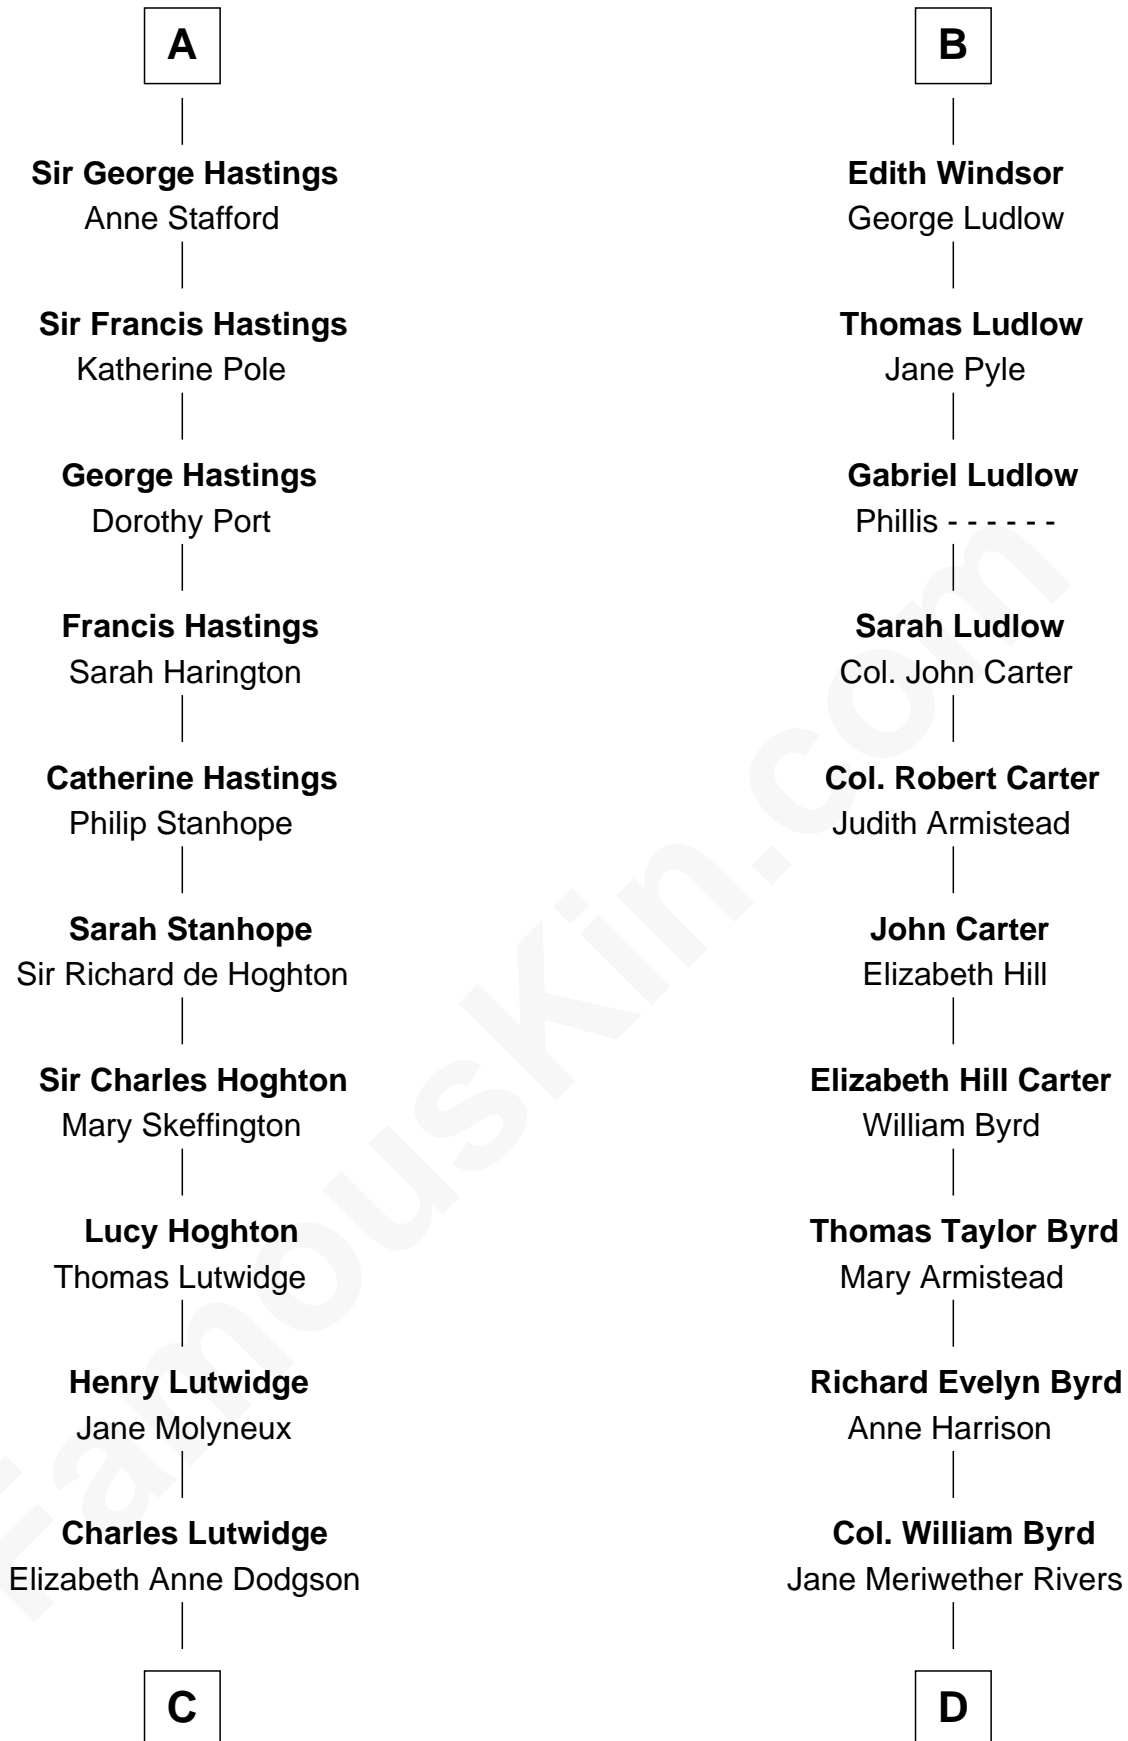

# FamousKin.com Relationship Chart of

**Lewis Carroll**

*Author of Alice in Wonderland*

18th cousin of

**Harry F. Byrd**

*50th Governor of Virginia*

**Sir Hugh de Courtenay**

Agnes de St. John

**Sir Robert Hungerford**

Eleanor Moleyns

**Sir Thomas Hungerford**

Anne Percy

**Mary Hungerford**

Sir Edward Hastings

**A**

**Sir Hugh de Courtenay**

John Andrews

**Elizabeth Andrews**

Sir Thomas de Windsor

**Sir Andrews de Windsor**

Elizabeth Blount

**B**

**C**

**Frances Jane Lutwidge**

Rev. Charles Dodgson

**Lewis Carroll**

*Author of Alice in Wonderland*

**D**

**Richard Evelyn Byrd**

Eleanor Bolling Flood

**Harry F. Byrd**

*50th Governor of Virginia*