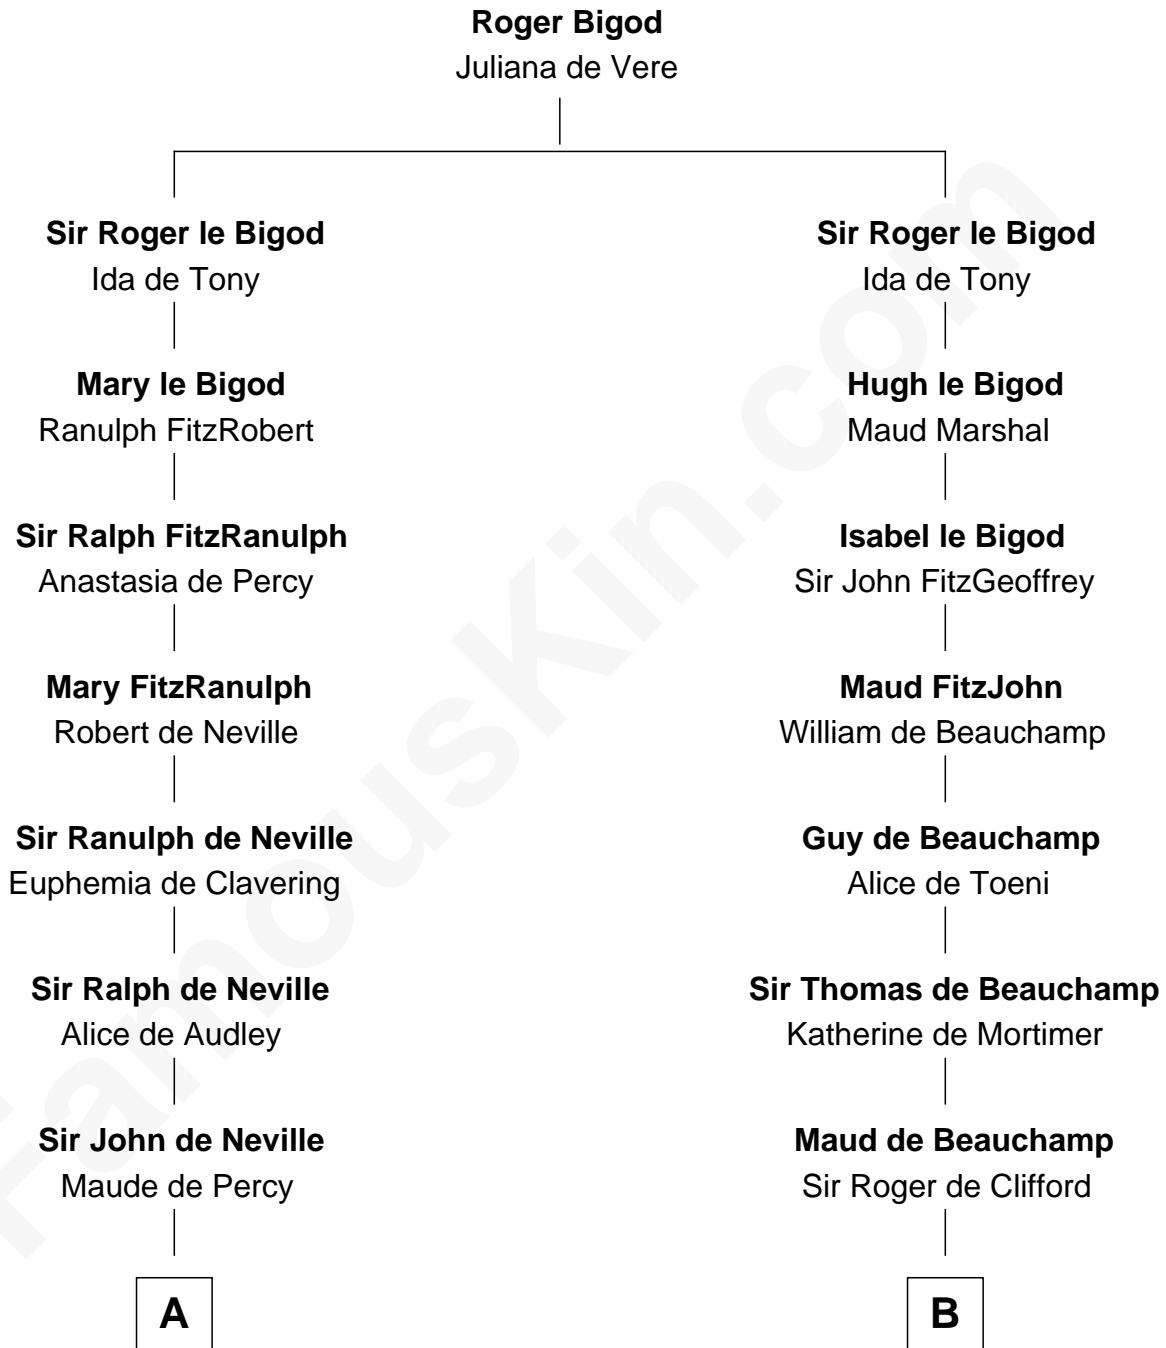

FamousKin.com

Relationship Chart of Lewis Carroll

Author of Alice in Wonderland

20th cousin 1 time removed of

Meriwether Lewis

Lewis and Clark Expedition

C

Lucy Hoghton
Thomas Lutwidge

Henry Lutwidge
Jane Molyneux

Charles Lutwidge
Elizabeth Anne Dodgson

Frances Jane Lutwidge
Rev. Charles Dodgson

Lewis Carroll
Author of Alice in Wonderland

D

Elizabeth Warner
Col. John Lewis

Col. Robert Lewis
Jane Meriwether

William Lewis
Lucy Meriwether

Meriwether Lewis
Lewis and Clark Expedition