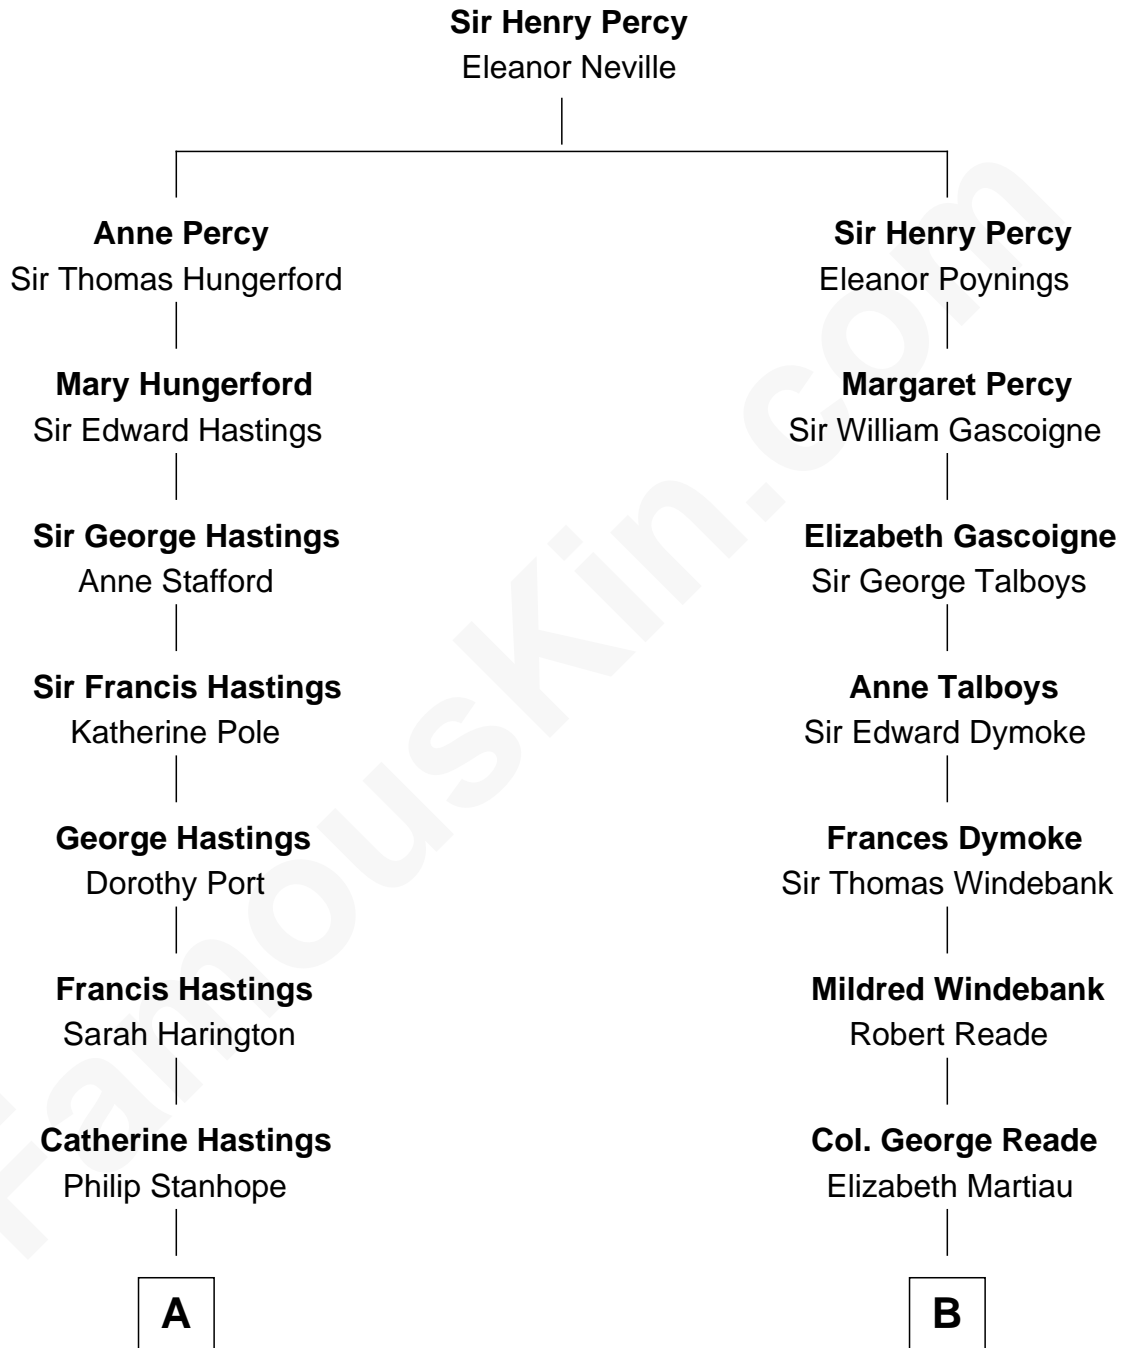

FamousKin.com

Relationship Chart of Lewis Carroll

Author of Alice in Wonderland

11th cousin 2 times removed of

Meriwether Lewis

Lewis and Clark Expedition

A

Sarah Stanhope
Sir Richard de Hoghton

Sir Charles Hoghton
Mary Skeffington

Lucy Hoghton
Thomas Lutwidge

Henry Lutwidge
Jane Molyneux

Charles Lutwidge
Elizabeth Anne Dodgson

Frances Jane Lutwidge
Rev. Charles Dodgson

Lewis Carroll
Author of Alice in Wonderland

B

Mildred Reade
Col. Augustine Warner

Elizabeth Warner
Col. John Lewis

Col. Robert Lewis
Jane Meriwether

William Lewis
Lucy Meriwether

Meriwether Lewis
Lewis and Clark Expedition