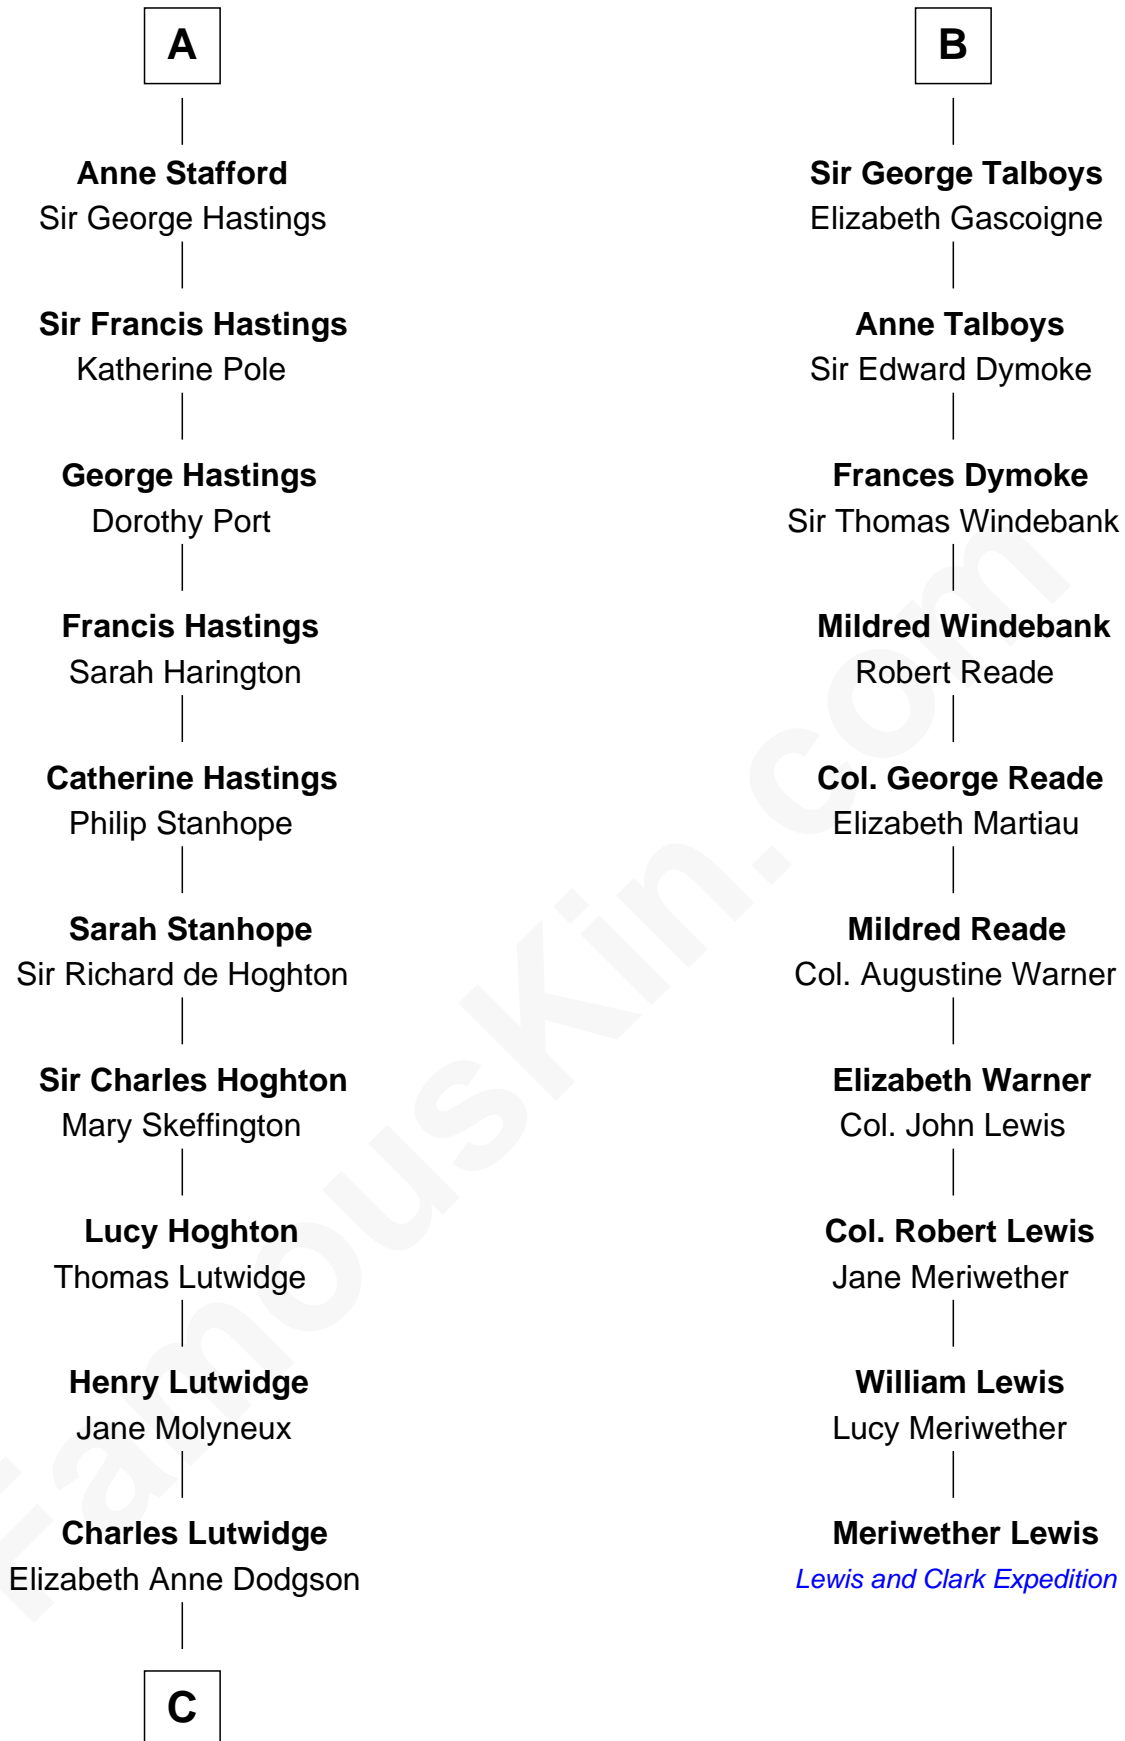

FamousKin.com

Relationship Chart of Lewis Carroll

Author of Alice in Wonderland

16th cousin 2 times removed of

Meriwether Lewis

Lewis and Clark Expedition

Sir Gilbert de Clare

Joan of Acre

C

—
Frances Jane Lutwidge

Rev. Charles Dodgson

—
Lewis Carroll

Author of Alice in Wonderland

FamousKin.com