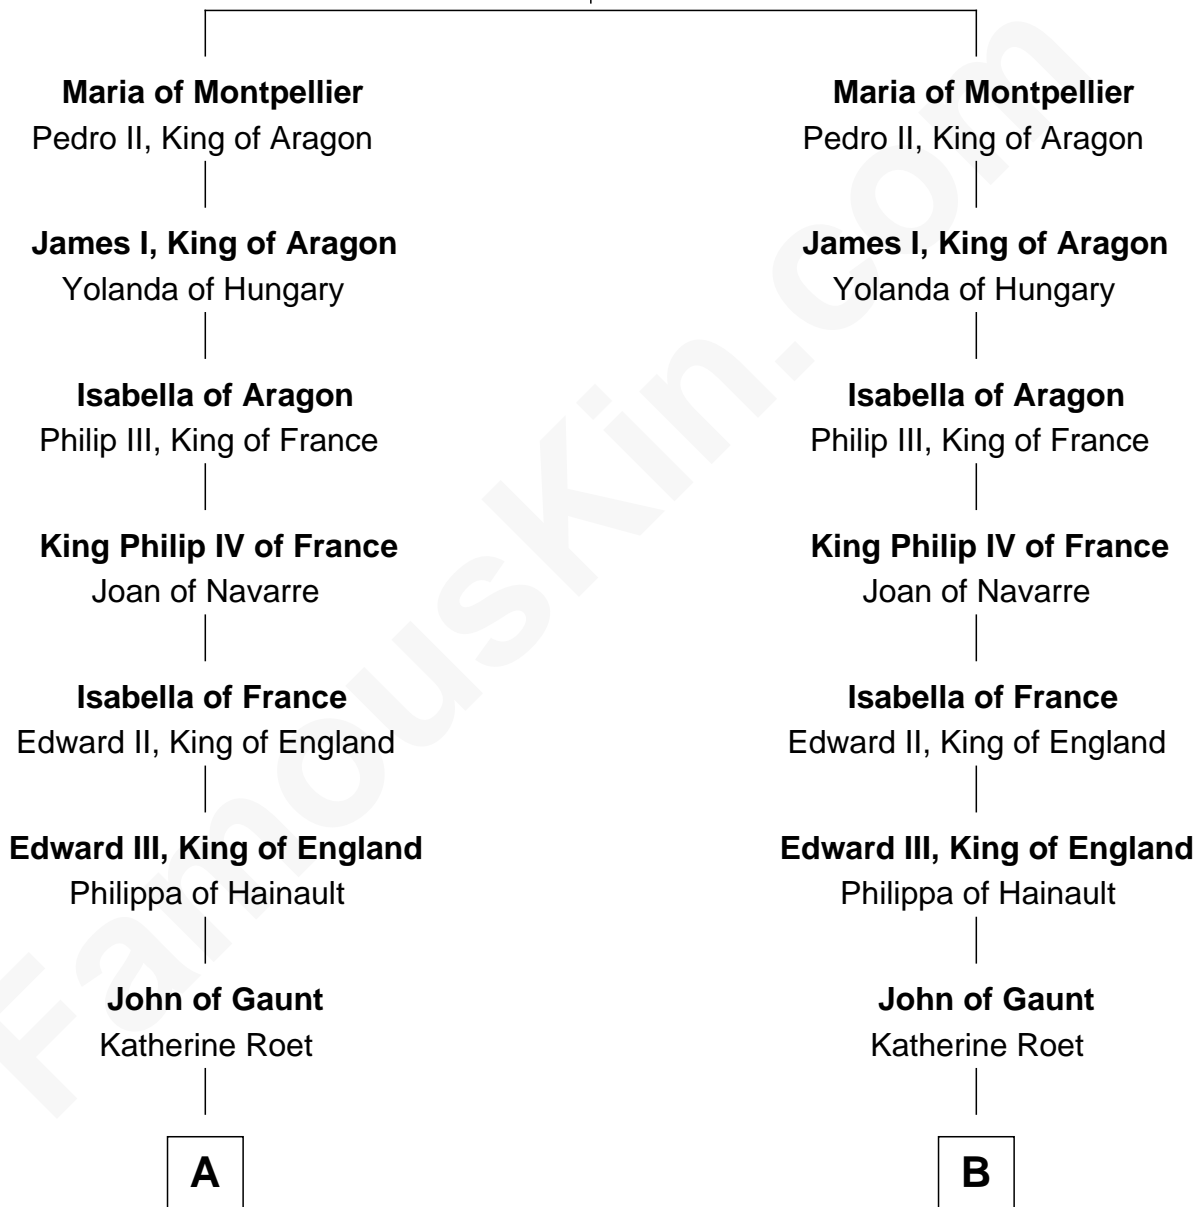

## Relationship Chart of

### Lewis Carroll

*Author of Alice in Wonderland*

20th cousin 1 time removed of

### Meriwether Lewis

*Lewis and Clark Expedition*

**William VIII de Montpellier**

Eudoxia Comnenus

**C**

**Lucy Hoghton**  
Thomas Lutwidge

**Henry Lutwidge**  
Jane Molyneux

**Charles Lutwidge**  
Elizabeth Anne Dodgson

**Meriwether Lewis**  
*Lewis and Clark Expedition*