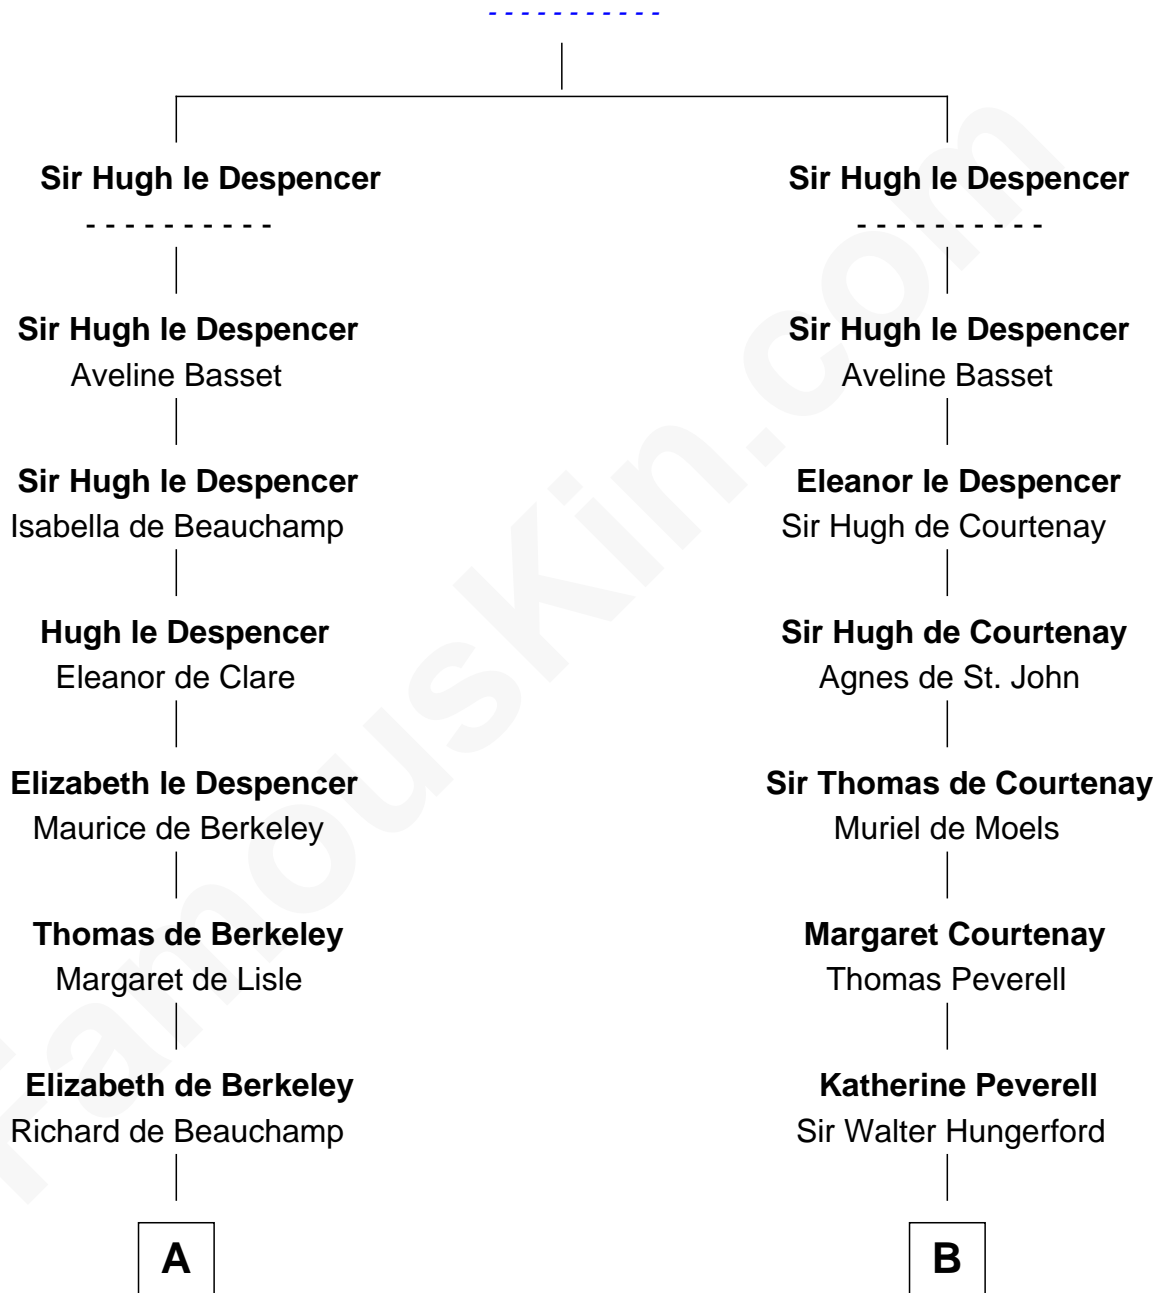

FamousKin.com

Relationship Chart of

Lewis Carroll

Author of Alice in Wonderland

20th cousin 1 time removed of

Lytton Strachey

Author and Co-Founder of Bloomsbury Group

Thomas le Despencer

C

Lucy Hoghton
Thomas Lutwidge

Henry Lutwidge
Jane Molyneux

Charles Lutwidge
Elizabeth Anne Dodgson

Frances Jane Lutwidge
Rev. Charles Dodgson

Lewis Carroll
Author of Alice in Wonderland

D

Sir Henry Strachey
Jane Kelsall