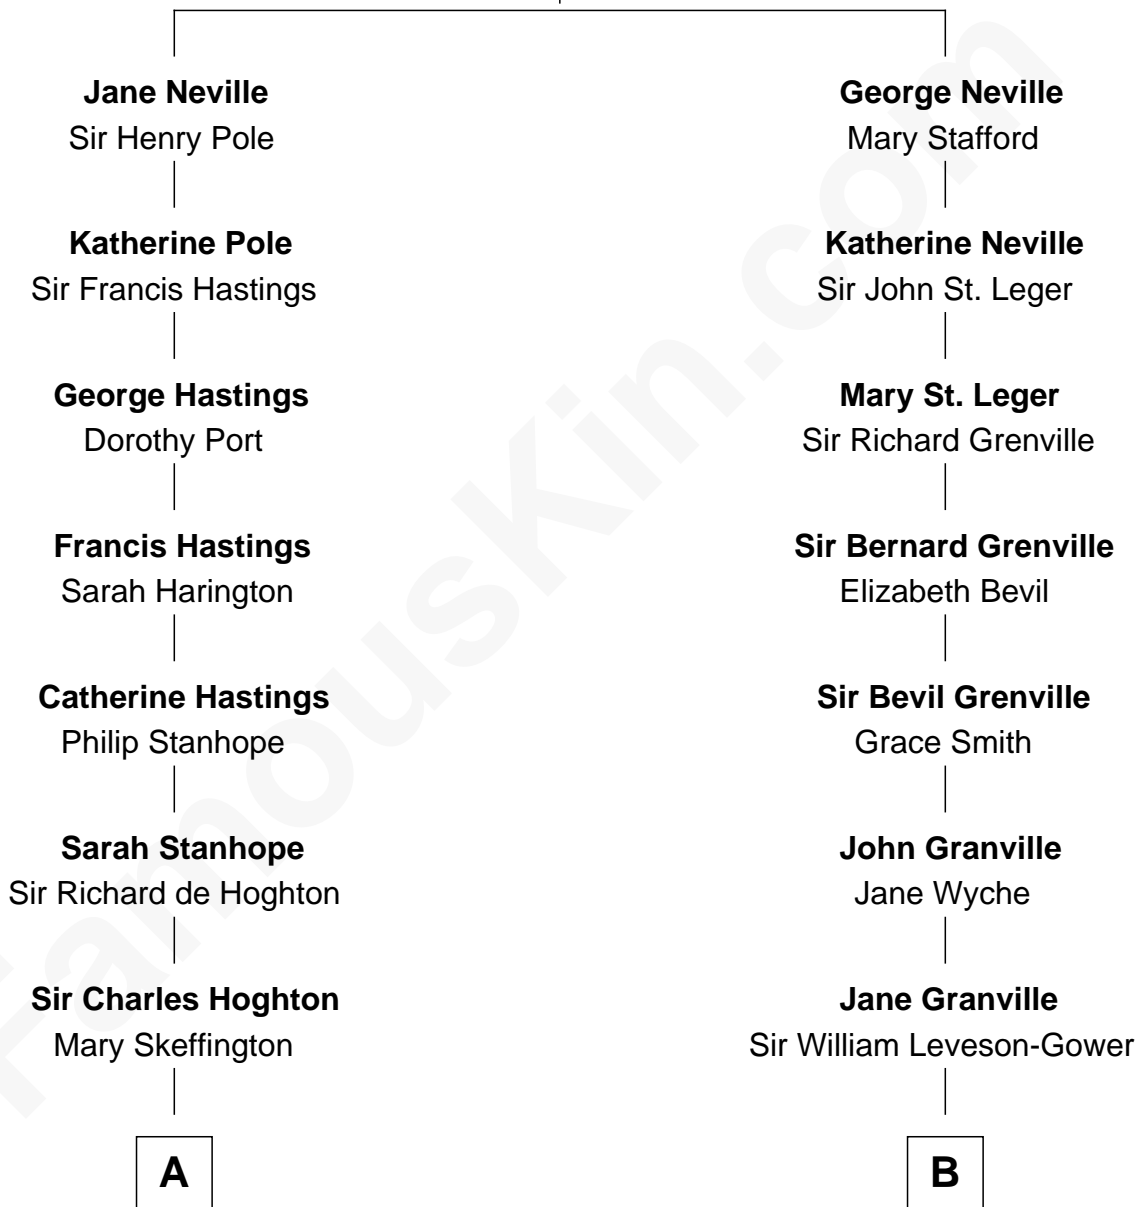

## Relationship Chart of

### Lewis Carroll

*Author of Alice in Wonderland*

11th cousin 6 times removed of

**Sarah Ferguson**  
*Duchess of York*

**Sir George Neville**  
Margaret Fenne

Sarah Ferguson photo by [Norbert Aepli](#) (CC BY 3.0)